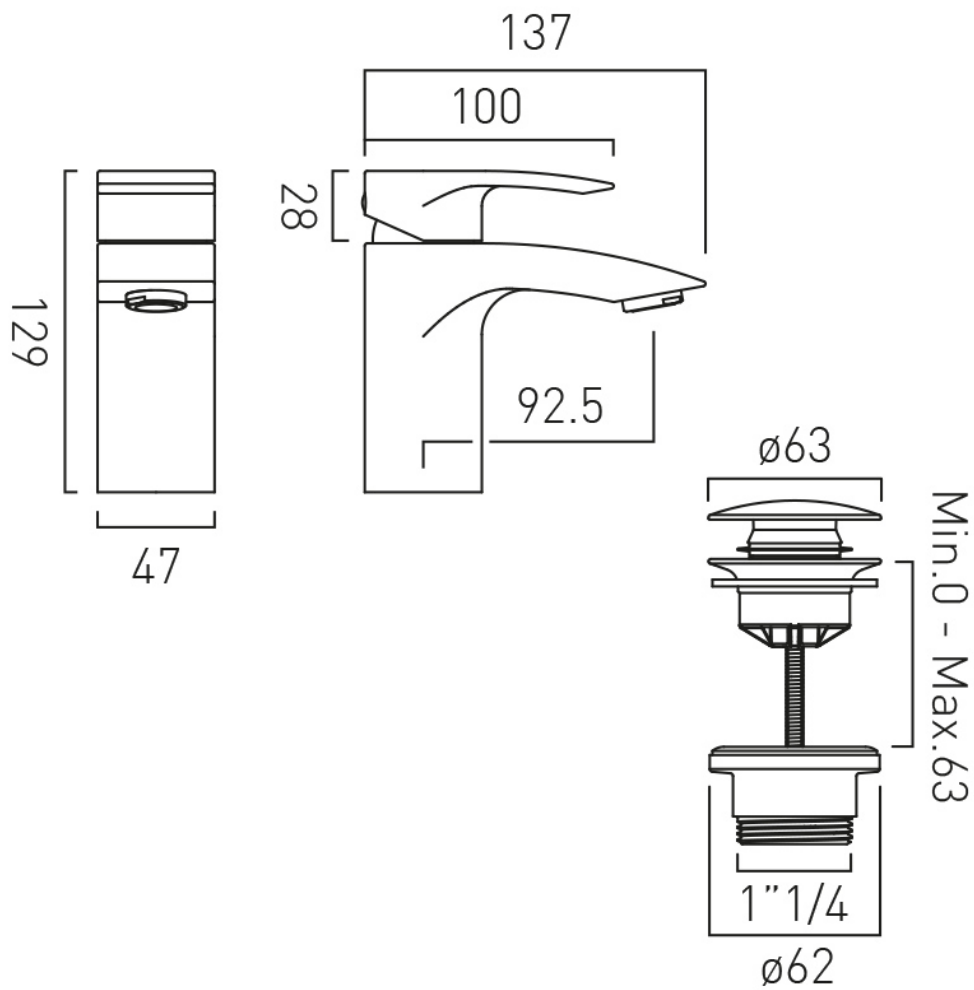

.....

SPECIFICATION SHEET

COLLECTION: ROWE
PRODUCT CODE: AX-ROW-100M/CC-CP

DESCRIPTION:

mini mono basin mixer
single lever
smooth bodied
with push basin waste
with Neoperl water flow aerator
ceramic cartridge W-001-N35
2 x 1/2" nut x 400mm fl exipipe connections
deck mount drill hole diameter 35mm
minimum operating pressure 0.2 bar LP

AFTERSALES: 01934 745163

EMAIL: SALES@VADO.COM

WWW.VADO.COM/AXCES

AXCES
by VADO

.....

TECHNICAL DRAWING

COLLECTION: ROWE

PRODUCT CODE: AX-ROW-100M/CC-CP