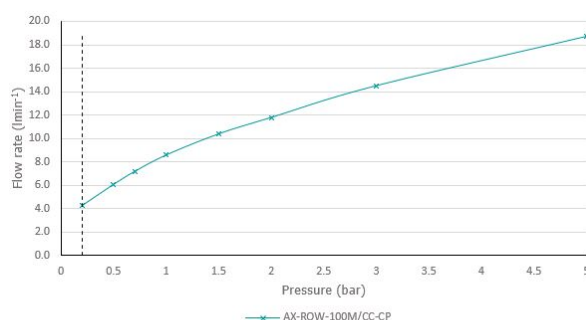

.....

SPECIFICATION SHEET

COLLECTION: ROWE
PRODUCT CODE: AX-ROW-100M/CC-CP

DESCRIPTION:

mini mono basin mixer
single lever
smooth bodied
with push basin waste
with Neoperl water flow aerator
ceramic cartridge W-001-N35
2 x 1/2" nut x 400mm fl exipipe connections
deck mount drill hole diameter 35mm
minimum operating pressure 0.2 bar LP

FINISH:

Chrome

MINIMUM OPERATING PRESSURE:

0.2 bar LP

FLOW RATE AT 3.0 BAR FLOW PRESSURE:

14.5 l/m

CONTACT

SALES: 01934 744466