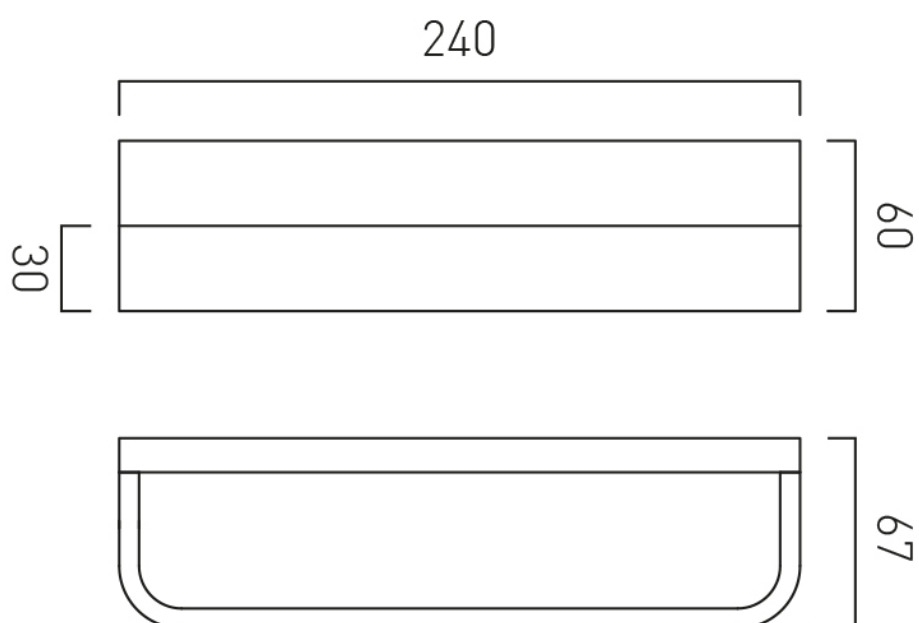

SPECIFICATION SHEET

COLLECTION: SHAMA

PRODUCT CODE: IND-SHA181-BLK

DESCRIPTION:

towel ring
wall mounted

FINISH:

Brushed Black

tel: 01934 744466
email: sales@vado.com
www.vado.com

where inspiration flows
taps | showering | accessories

TECHNICAL DRAWING

COLLECTION: SHAMA

PRODUCT CODE: IND-SHA181-BLK

tel: 01934 744466
email: sales@vado.com
www.vado.com

where inspiration flows
taps | showering | accessories