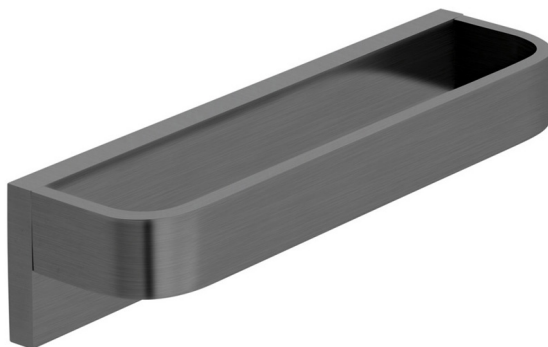

SPECIFICATION SHEET

COLLECTION: SHAMA

PRODUCT CODE: IND-SHA181-BLK

DESCRIPTION:

towel ring
wall mounted

FINISH:

Brushed Black

tel: 01934 744466
email: sales@vado.com
www.vado.com

where inspiration flows
taps | showering | accessories

TECHNICAL DRAWING

COLLECTION: SHAMA

PRODUCT CODE: IND-SHA181-BLK

tel: 01934 744466
email: sales@vado.com
www.vado.com

where inspiration flows
taps | showering | accessories