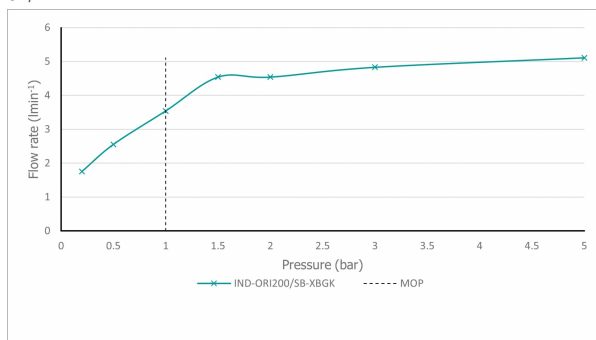

SPECIFICATION SHEET

COLLECTION: ORIGINS

PRODUCT CODE: IND-ORI200/SB-XBGK

DESCRIPTION:

Knurled X Fusion slimline mono basin mixer
single lever
deck mounted
smooth bodied
without universal basin waste
with water flow aerator
ceramic cartridge C-010-N25
2 x 1/2" 400mm fl exipipe connections
deck mount drill hole diameter 35mm
minimum operating pressure 1.0 bar MP

FINISH:

Brushed Black X Gold

FLOW REGULATOR:

5l/min fitted as standard

MINIMUM OPERATING PRESSURE:

1.0 bar MP

FLOW RATE AT 3.0 BAR FLOW PRESSURE:

5 l/min