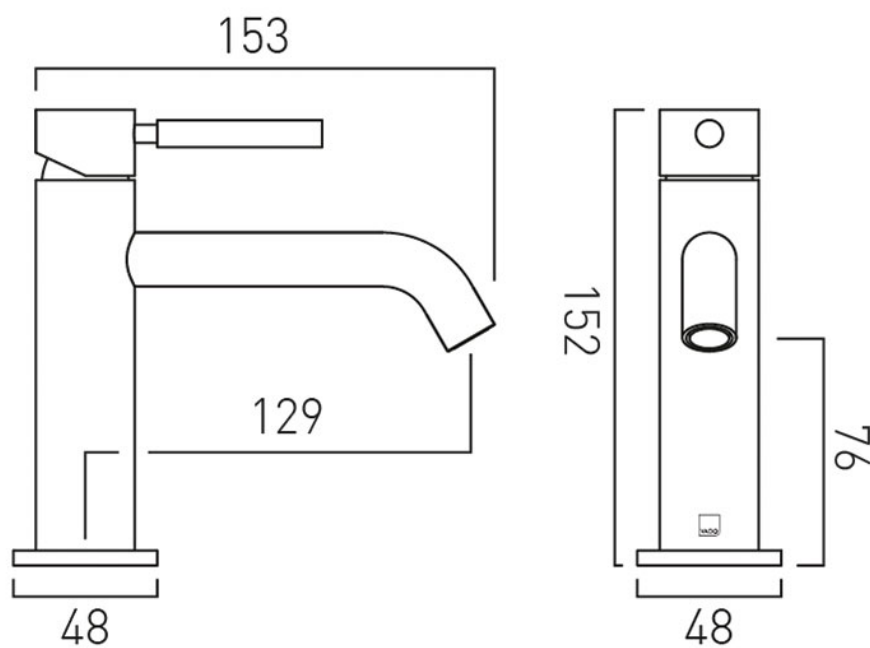

SPECIFICATION SHEET

COLLECTION: ORIGINS

PRODUCT CODE: IND-ORI200/SB-XBGK

DESCRIPTION:

Knurled X Fusion slimline mono basin mixer
single lever
deck mounted
smooth bodied
without universal basin waste
with water flow aerator
ceramic cartridge C-010-N25
2 x 1/2" 400mm fl exipipe connections
deck mount drill hole diameter 35mm
minimum operating pressure 1.0 bar MP

tel: 01934 744466
email: sales@vado.com
www.vado.com

where inspiration flows
taps | showering | accessories

TECHNICAL DRAWING

COLLECTION: ORIGINS

PRODUCT CODE: IND-ORI200/SB-XBGK

tel: 01934 744466
email: sales@vado.com
www.vado.com