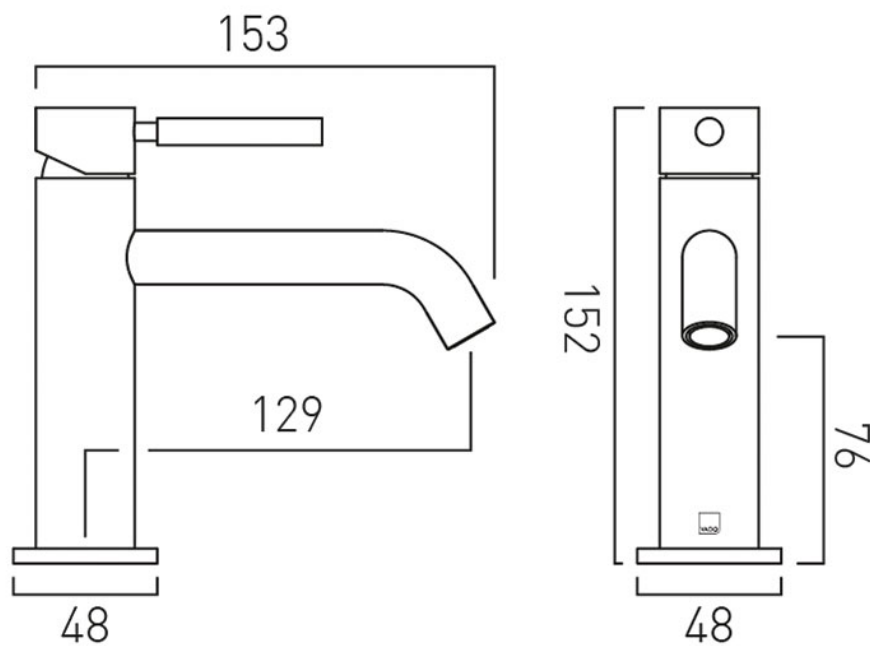

SPECIFICATION SHEET

COLLECTION: ORIGINS

PRODUCT CODE: IND-ORI200/SB-XGBK

DESCRIPTION:

Knurled X Fusion slimline mono basin mixer
single lever
deck mounted
smooth bodied
without universal basin waste
with water flow aerator
ceramic cartridge C-010-N25
2 x 1/2" 400mm fl exipipe connections
deck mount drill hole diameter 35mm
minimum operating pressure 1.0 bar MP

tel: 01934 744466
email: sales@vado.com
www.vado.com

where inspiration flows
taps | showering | accessories

TECHNICAL DRAWING

COLLECTION: ORIGINS

PRODUCT CODE: IND-ORI200/SB-XGBK

tel: 01934 744466
email: sales@vado.com
www.vado.com