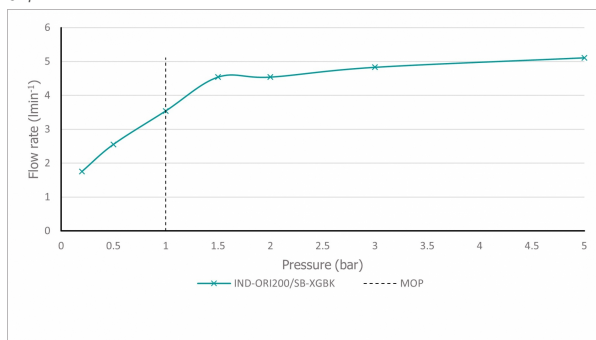

SPECIFICATION SHEET

COLLECTION: ORIGINS

PRODUCT CODE: IND-ORI200/SB-XGBK

DESCRIPTION:

Knurled X Fusion slimline mono basin mixer
single lever
deck mounted
smooth bodied
without universal basin waste
with water flow aerator
ceramic cartridge C-010-N25
2 x 1/2" 400mm fl exipipe connections
deck mount drill hole diameter 35mm
minimum operating pressure 1.0 bar MP

FINISH:

Brushed Gold X Black

FLOW REGULATOR:

5l/min fitted as standard

MINIMUM OPERATING PRESSURE:

1.0 bar MP

FLOW RATE AT 3.0 BAR FLOW PRESSURE:

5 l/min