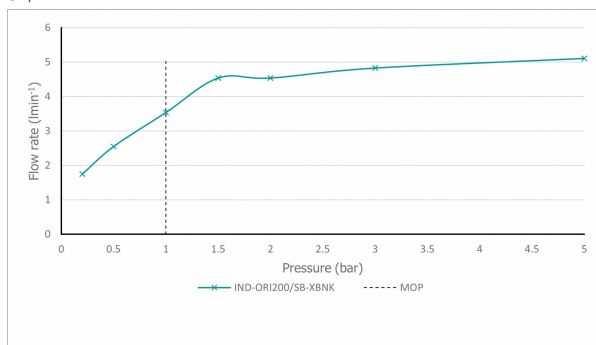

SPECIFICATION SHEET

COLLECTION: ORIGINS

PRODUCT CODE: IND-ORI200/SB-XBNK

DESCRIPTION:

Knurled X Fusion slimline mono basin mixer
single lever
deck mounted
smooth bodied
without universal basin waste
with water flow aerator
ceramic cartridge C-010-N25
2 x 1/2" 400mm fl exipipe connections
deck mount drill hole diameter 35mm
minimum operating pressure 1.0 bar MP

FINISH:

Brushed Black X Nickel

FLOW REGULATOR:

5l/min fitted as standard

MINIMUM OPERATING PRESSURE:

1.0 bar MP

FLOW RATE AT 3.0 BAR FLOW PRESSURE:

5 l/min