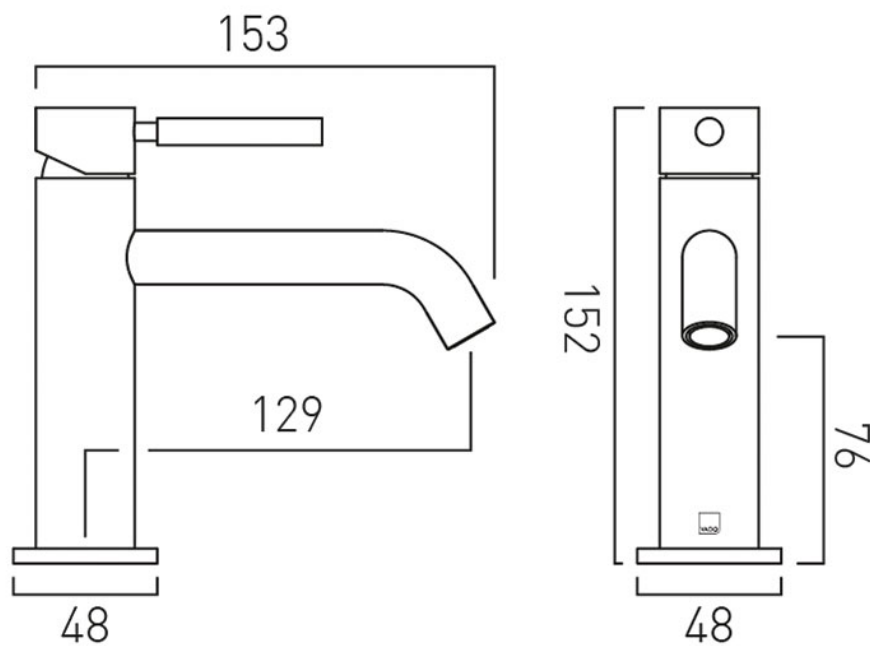

SPECIFICATION SHEET

COLLECTION: ORIGINS

PRODUCT CODE: IND-ORI200/SB-XBNK

DESCRIPTION:

Knurled X Fusion slimline mono basin mixer
single lever
deck mounted
smooth bodied
without universal basin waste
with water flow aerator
ceramic cartridge C-010-N25
2 x 1/2" 400mm fl exipipe connections
deck mount drill hole diameter 35mm
minimum operating pressure 1.0 bar MP

FINISH:

Brushed Black X Nickel

FLOW REGULATOR:

5l/min fitted as standard

MINIMUM OPERATING PRESSURE:

1.0 bar MP

FLOW RATE AT 3.0 BAR FLOW PRESSURE:

5 l/min

tel: 01934 744466
email: sales@vado.com
www.vado.com

where inspiration flows
taps | showering | accessories

TECHNICAL DRAWING

COLLECTION: ORIGINS

PRODUCT CODE: IND-ORI200/SB-XBNK

tel: 01934 744466
email: sales@vado.com
www.vado.com