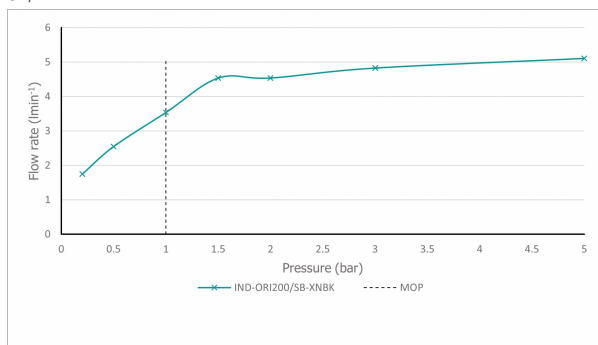

## DESCRIPTION:

Knurled X Fusion slimline mono basin mixer  
single lever  
deck mounted  
smooth bodied  
without universal basin waste  
with water flow aerator  
ceramic cartridge C-010-N25  
2 x 1/2" 400mm fl exipipe connections  
deck mount drill hole diameter 35mm  
minimum operating pressure 1.0 bar MP

## FLOW REGULATOR:

5l/min fitted as standard

## MINIMUM OPERATING PRESSURE:

1.0 bar MP

## FLOW RATE AT 3.0 BAR FLOW PRESSURE:

5 l/min

tel: 01934 744466  
email: sales@vado.com  
www.vado.com

**where inspiration flows**  
taps | showering | accessories