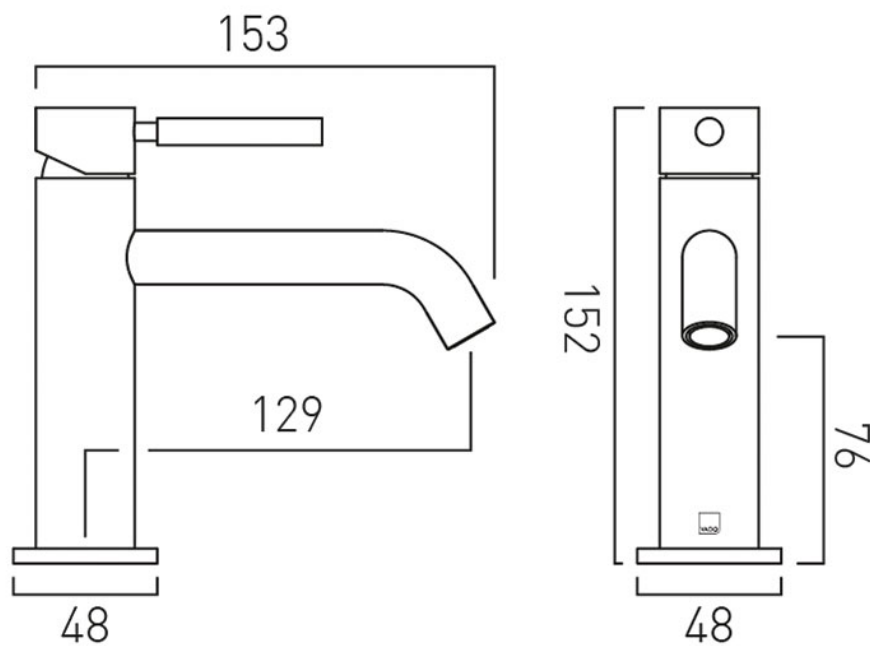

TECHNICAL DRAWING

COLLECTION: ORIGINS

PRODUCT CODE: IND-ORI200/SB-XNBK

tel: 01934 744466
email: sales@vado.com
www.vado.com

where inspiration flows
taps | showering | accessories