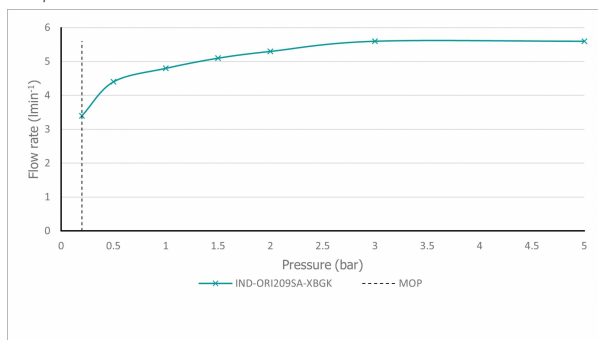

SPECIFICATION SHEET

COLLECTION: ORIGINS

PRODUCT CODE: IND-ORI209SA-XBGK

DESCRIPTION:

Knurled X Fusion slimline 2 hole basin mixer single lever, wall mounted with water flow aerator ceramic cartridge CAR-K35B 2 x 1/2" inlets min-max wall mount 55-72mm tile-to mortar guard included wall mount drill hole diameters: spout 40-48mm handle 45-48mm minimum operating pressure 0.2 bar LP

FINISH:

Brushed Black X Gold

FLOW REGULATOR:

5l/min fitted as standard

MINIMUM OPERATING PRESSURE:

0.2 bar LP

FLOW RATE AT 3.0 BAR FLOW PRESSURE:

4.9 l/m