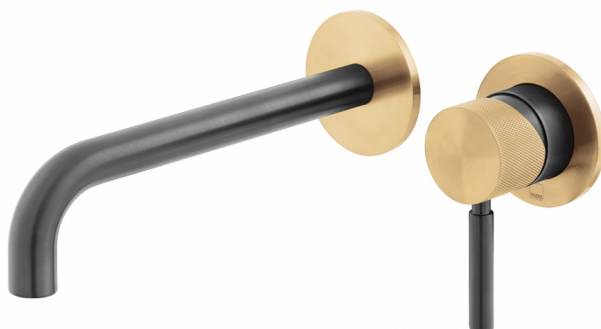

SPECIFICATION SHEET

COLLECTION: ORIGINS

PRODUCT CODE: IND-ORI209SA-XBGK

DESCRIPTION:

Knurled X Fusion slimline 2 hole basin mixer single lever, wall mounted with water flow aerator ceramic cartridge CAR-K35B 2 x 1/2" inlets min-max wall mount 55-72mm tile-to mortar guard included wall mount drill hole diameters: spout 40-48mm handle 45-48mm minimum operating pressure 0.2 bar LP

FINISH:

Brushed Black X Gold

FLOW REGULATOR:

5l/min fitted as standard

MINIMUM OPERATING PRESSURE:

0.2 bar LP

FLOW RATE AT 3.0 BAR FLOW PRESSURE:

4.9 l/m