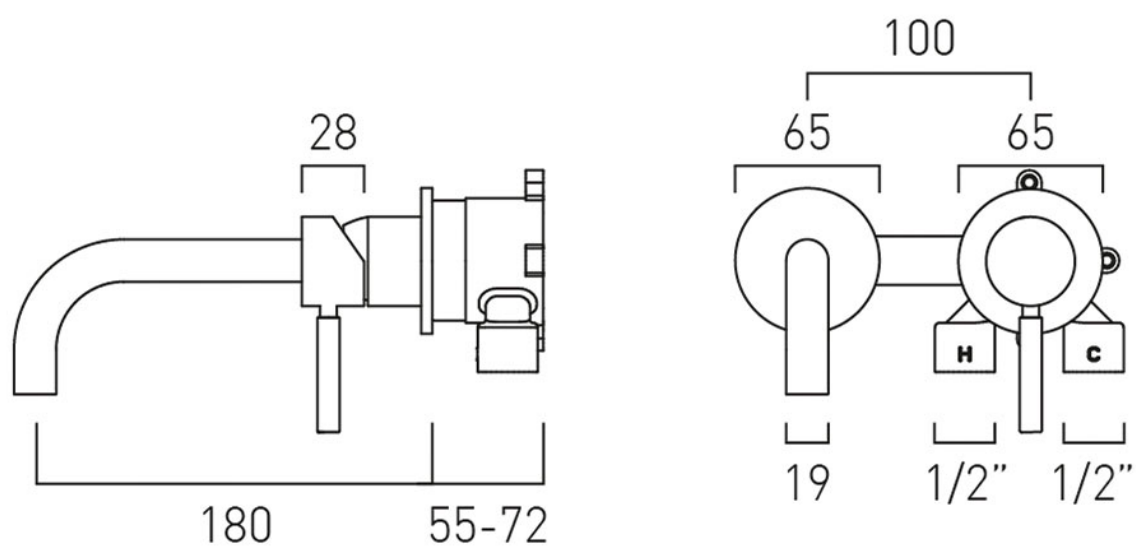

SPECIFICATION SHEET

COLLECTION: ORIGINS

PRODUCT CODE: IND-ORI209SA-XBGK

DESCRIPTION:

Knurled X Fusion slimline 2 hole basin mixer single lever, wall mounted with water flow aerator ceramic cartridge CAR-K35B 2 x 1/2" inlets min-max wall mount 55-72mm tile-to mortar guard included wall mount drill hole diameters: spout 40-48mm handle 45-48mm minimum operating pressure 0.2 bar LP

FINISH:

Brushed Black X Gold

FLOW REGULATOR:

5l/min fitted as standard

MINIMUM OPERATING PRESSURE:

0.2 bar LP

FLOW RATE AT 3.0 BAR FLOW PRESSURE:

4.9 l/m

tel: 01934 744466
email: sales@vado.com
www.vado.com

where inspiration flows
taps | showering | accessories

TECHNICAL DRAWING

COLLECTION: ORIGINS

PRODUCT CODE: IND-ORI209SA-XBGK

tel: 01934 744466
email: sales@vado.com
www.vado.com