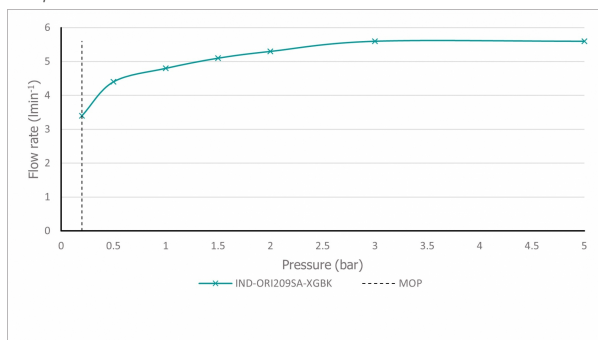

SPECIFICATION SHEET

COLLECTION: ORIGINS

PRODUCT CODE: IND-ORI209SA-XGBK

DESCRIPTION:

Knurled X Fusion slimline 2 hole basin mixer single lever, wall mounted with water flow aerator ceramic cartridge CAR-K35B 2 x 1/2" inlets min-max wall mount 55-72mm tile-to mortar guard included wall mount drill hole diameters: spout 40-48mm handle 45-48mm minimum operating pressure 0.2 bar LP

FINISH:

Brushed Gold X Black

FLOW REGULATOR:

5l/min fitted as standard

MINIMUM OPERATING PRESSURE:

0.2 bar LP

FLOW RATE AT 3.0 BAR FLOW PRESSURE:

4.9 l/m