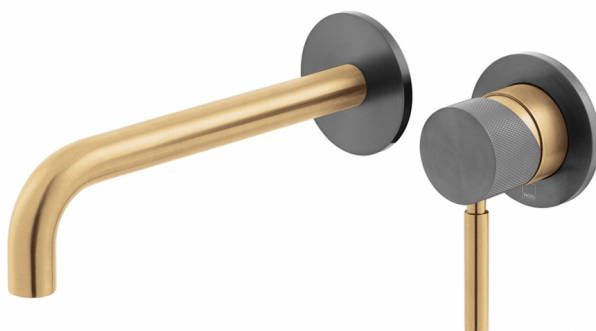

SPECIFICATION SHEET

COLLECTION: ORIGINS

PRODUCT CODE: IND-ORI209SA-XGBK

DESCRIPTION:

Knurled X Fusion slimline 2 hole basin mixer single lever, wall mounted with water flow aerator ceramic cartridge CAR-K35B 2 x 1/2" inlets min-max wall mount 55-72mm tile-to mortar guard included wall mount drill hole diameters: spout 40-48mm handle 45-48mm minimum operating pressure 0.2 bar LP

FINISH:

Brushed Gold X Black

FLOW REGULATOR:

5l/min fitted as standard

MINIMUM OPERATING PRESSURE:

0.2 bar LP

FLOW RATE AT 3.0 BAR FLOW PRESSURE:

4.9 l/m