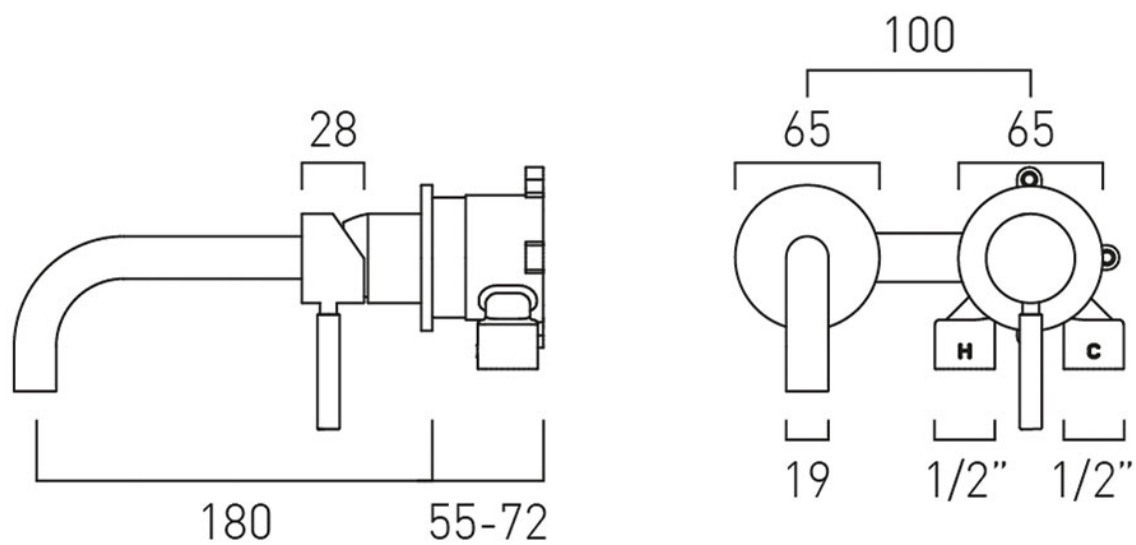

SPECIFICATION SHEET

COLLECTION: ORIGINS

PRODUCT CODE: IND-ORI209SA-XGBK

DESCRIPTION:

Knurled X Fusion slimline 2 hole basin mixer single lever, wall mounted with water flow aerator ceramic cartridge CAR-K35B 2 x 1/2" inlets min-max wall mount 55-72mm tile-to mortar guard included wall mount drill hole diameters: spout 40-48mm handle 45-48mm minimum operating pressure 0.2 bar LP

FINISH:

Brushed Gold X Black

FLOW REGULATOR:

5l/min fitted as standard

MINIMUM OPERATING PRESSURE:

0.2 bar LP

FLOW RATE AT 3.0 BAR FLOW PRESSURE:

4.9 l/m

tel: 01934 744466
email: sales@vado.com
www.vado.com

where inspiration flows
taps | showering | accessories

TECHNICAL DRAWING

COLLECTION: ORIGINS

PRODUCT CODE: IND-ORI209SA-XGBK

tel: 01934 744466
email: sales@vado.com
www.vado.com