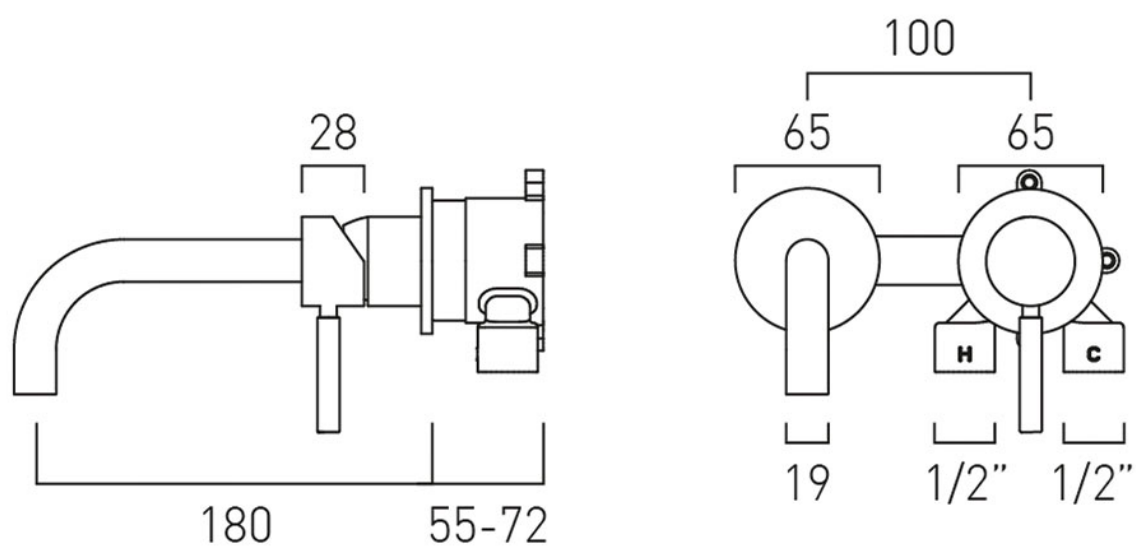

SPECIFICATION SHEET

COLLECTION: ORIGINS

PRODUCT CODE: IND-ORI209SA-XBNK

DESCRIPTION:

Knurled X Fusion slimline 2 hole basin mixer single lever, wall mounted with water flow aerator ceramic cartridge CAR-K35B 2 x 1/2" inlets min-max wall mount 55-72mm tile-to mortar guard included wall mount drill hole diameters: spout 40-48mm handle 45-48mm minimum operating pressure 0.2 bar LP

FINISH:

Brushed Black X Nickel

MINIMUM OPERATING PRESSURE:

0.2 bar LP

FLOW RATE AT 3.0 BAR FLOW PRESSURE:

4.9 l/m

tel: 01934 744466
email: sales@vado.com
www.vado.com

where inspiration flows
taps | showering | accessories

TECHNICAL DRAWING

COLLECTION: ORIGINS

PRODUCT CODE: IND-ORI209SA-XBNK

tel: 01934 744466
email: sales@vado.com
www.vado.com

where inspiration flows
taps | showering | accessories