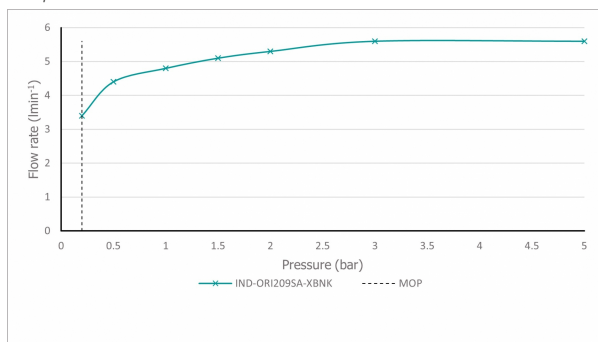

SPECIFICATION SHEET

COLLECTION: ORIGINS

PRODUCT CODE: IND-ORI209SA-XBNK

DESCRIPTION:

Knurled X Fusion slimline 2 hole basin mixer single lever, wall mounted with water flow aerator ceramic cartridge CAR-K35B 2 x 1/2" inlets min-max wall mount 55-72mm tile-to mortar guard included wall mount drill hole diameters: spout 40-48mm handle 45-48mm minimum operating pressure 0.2 bar LP

FINISH:

Brushed Black X Nickel

MINIMUM OPERATING PRESSURE:

0.2 bar LP

FLOW RATE AT 3.0 BAR FLOW PRESSURE:

4.9 l/m

tel: 01934 744466
email: sales@vado.com
www.vado.com

where inspiration flows
taps | showering | accessories