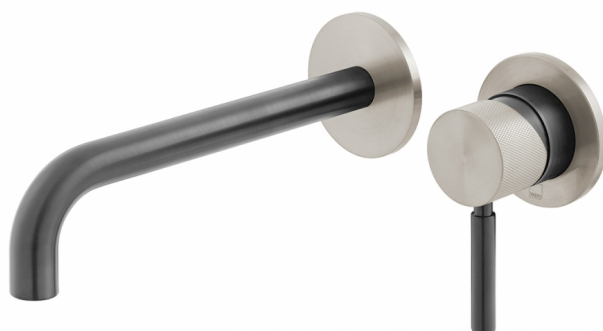

SPECIFICATION SHEET

COLLECTION: ORIGINS

PRODUCT CODE: IND-ORI209SA-XBNK

DESCRIPTION:

Knurled X Fusion slimline 2 hole basin mixer single lever, wall mounted with water flow aerator ceramic cartridge CAR-K35B 2 x 1/2" inlets min-max wall mount 55-72mm tile-to mortar guard included wall mount drill hole diameters: spout 40-48mm handle 45-48mm minimum operating pressure 0.2 bar LP

FINISH:

Brushed Black X Nickel

MINIMUM OPERATING PRESSURE:

0.2 bar LP

FLOW RATE AT 3.0 BAR FLOW PRESSURE:

4.9 l/m

tel: 01934 744466
email: sales@vado.com
www.vado.com

where inspiration flows
taps | showering | accessories