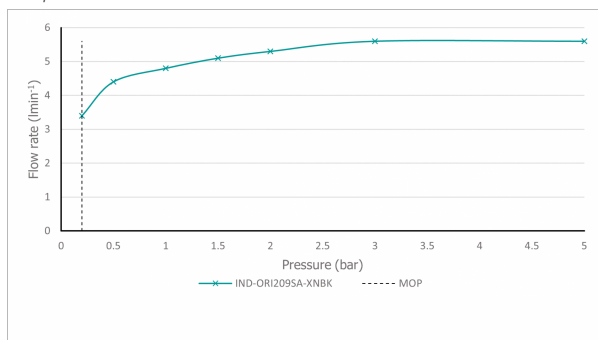

SPECIFICATION SHEET

COLLECTION: ORIGINS

PRODUCT CODE: IND-ORI209SA-XNBK

DESCRIPTION:

Knurled X Fusion slimline 2 hole basin mixer single lever, wall mounted with water flow aerator ceramic cartridge CAR-K35B 2 x 1/2" inlets min-max wall mount 55-72mm tile-to mortar guard included wall mount drill hole diameters: spout 40-48mm handle 45-48mm minimum operating pressure 0.2 bar LP

FINISH:

Brushed Nickel X Black

FLOW REGULATOR:

5l/min fitted as standard

MINIMUM OPERATING PRESSURE:

0.2 bar LP

FLOW RATE AT 3.0 BAR FLOW PRESSURE:

4.9 l/m