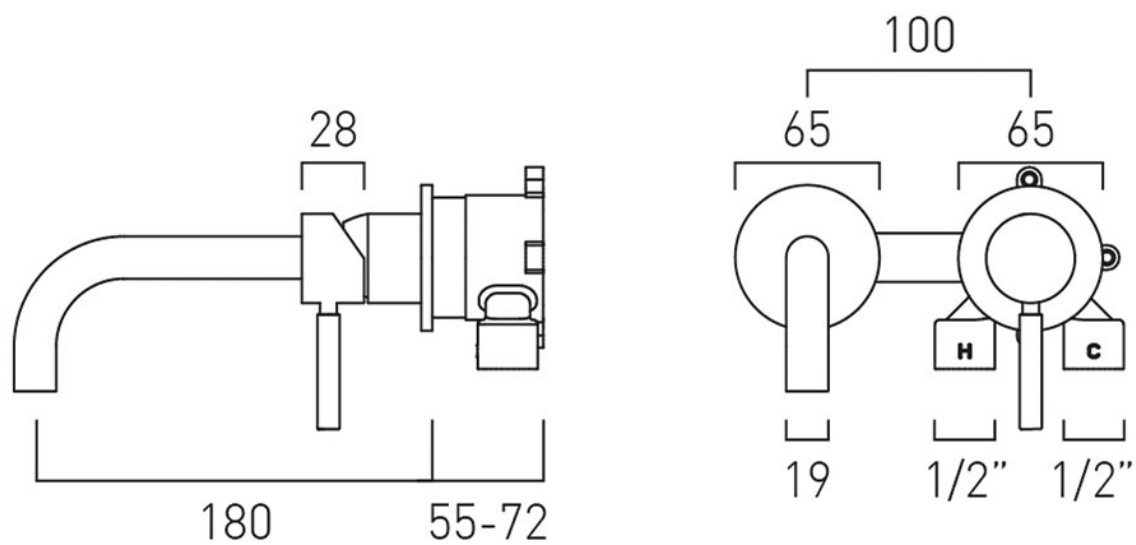

SPECIFICATION SHEET

COLLECTION: ORIGINS

PRODUCT CODE: IND-ORI209SA-XNBK

DESCRIPTION:

Knurled X Fusion slimline 2 hole basin mixer single lever, wall mounted with water flow aerator ceramic cartridge CAR-K35B 2 x 1/2" inlets min-max wall mount 55-72mm tile-to mortar guard included wall mount drill hole diameters: spout 40-48mm handle 45-48mm minimum operating pressure 0.2 bar LP

FINISH:

Brushed Nickel X Black

FLOW REGULATOR:

5l/min fitted as standard

MINIMUM OPERATING PRESSURE:

0.2 bar LP

FLOW RATE AT 3.0 BAR FLOW PRESSURE:

4.9 l/m

tel: 01934 744466
email: sales@vado.com
www.vado.com

where inspiration flows
taps | showering | accessories

TECHNICAL DRAWING

COLLECTION: ORIGINS

PRODUCT CODE: IND-ORI209SA-XNBK

tel: 01934 744466
email: sales@vado.com
www.vado.com