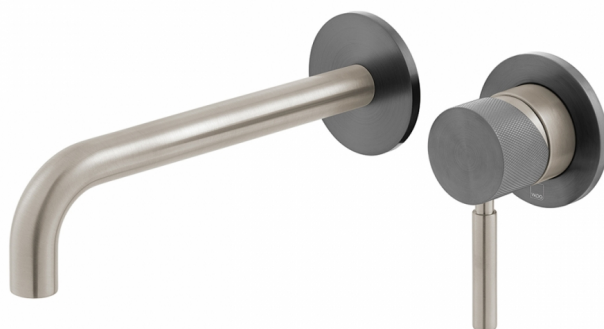

SPECIFICATION SHEET

COLLECTION: ORIGINS

PRODUCT CODE: IND-ORI209SA-XNBK

DESCRIPTION:

Knurled X Fusion slimline 2 hole basin mixer single lever, wall mounted with water flow aerator ceramic cartridge CAR-K35B 2 x 1/2" inlets min-max wall mount 55-72mm tile-to mortar guard included wall mount drill hole diameters: spout 40-48mm handle 45-48mm minimum operating pressure 0.2 bar LP

FINISH:

Brushed Nickel X Black

FLOW REGULATOR:

5l/min fitted as standard

MINIMUM OPERATING PRESSURE:

0.2 bar LP

FLOW RATE AT 3.0 BAR FLOW PRESSURE:

4.9 l/m