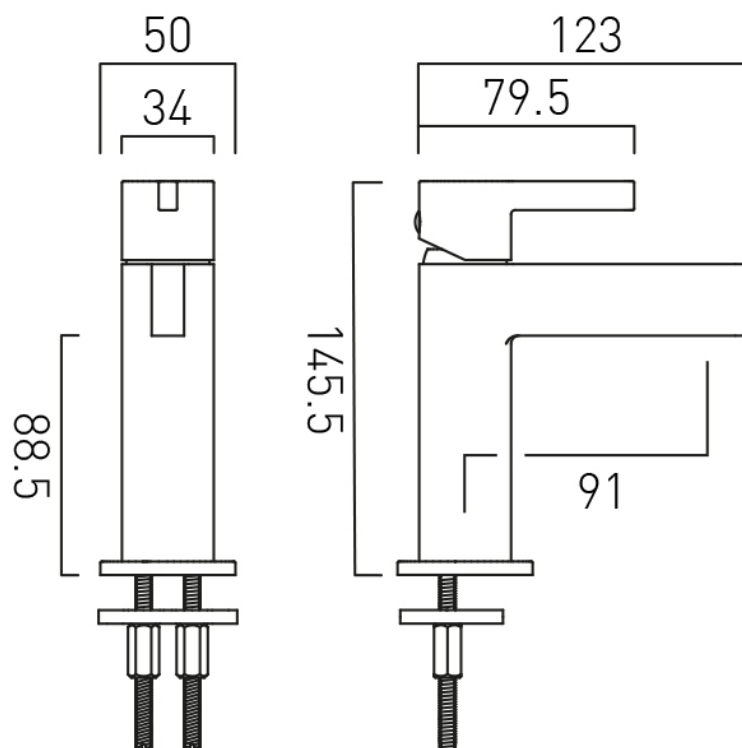

SPECIFICATION SHEET

COLLECTION: EDIT

PRODUCT CODE: IND-EDI100M/SB-BLK

DESCRIPTION:

mini mono basin mixer
single lever
deck mounted
smooth bodied
without universal basin waste
ceramic cartridge C-010-N25
2 x 1/2" nut x 400mm fl exipipe connection
deck mount drill hole diameter 35mm
minimum operating pressure 1.0 bar MP

FINISH:

Brushed Black

MINIMUM OPERATING PRESSURE:

1.0 bar MP

FLOW RATE AT 3.0 BAR FLOW PRESSURE:

10.2 l/min

tel: 01934 744466
email: sales@vado.com
www.vado.com

where inspiration flows
taps | showering | accessories

TECHNICAL DRAWING

COLLECTION: EDIT

PRODUCT CODE: IND-EDI100M/SB-BLK

tel: 01934 744466
email: sales@vado.com
www.vado.com

where inspiration flows
taps | showering | accessories