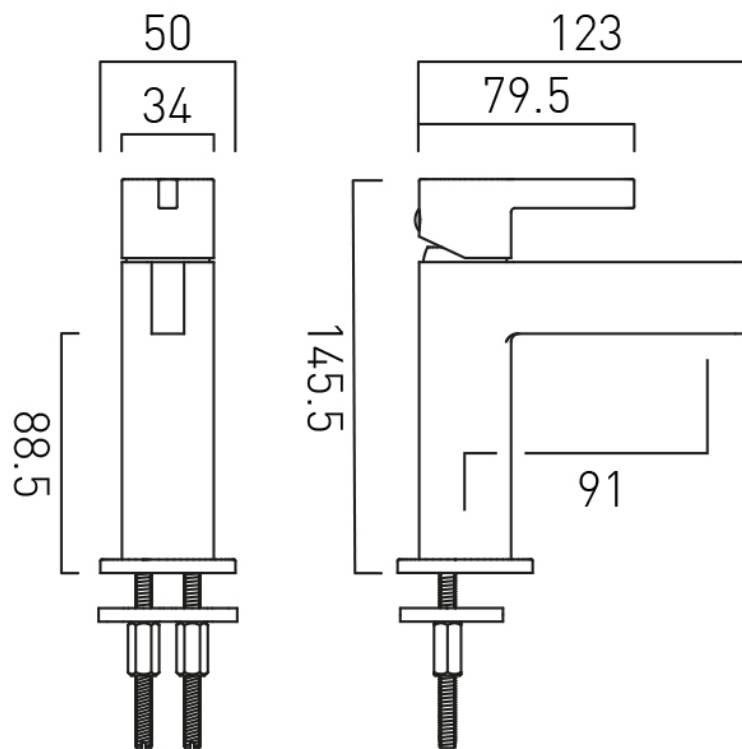

# SPECIFICATION SHEET

**COLLECTION:** EDIT

**PRODUCT CODE:** IND-EDI100M/SB-BRG

**DESCRIPTION:**

mini mono basin mixer  
single lever  
deck mounted  
smooth bodied  
without universal basin waste  
ceramic cartridge C-010-N25  
2 x 1/2" nut x 400mm fl exipipe connection  
deck mount drill hole diameter 35mm  
minimum operating pressure 1.0 bar MP

**FINISH:**

Brushed Gold

**MINIMUM OPERATING PRESSURE:**

1.0 bar MP

**FLOW RATE AT 3.0 BAR FLOW PRESSURE:**

10.2 l/min

tel: 01934 744466  
email: sales@vado.com  
www.vado.com

**where inspiration flows**  
taps | showering | accessories

# TECHNICAL DRAWING

**COLLECTION:** EDIT

**PRODUCT CODE:** IND-EDI100M/SB-BRG

tel: 01934 744466  
email: sales@vado.com  
www.vado.com

**where inspiration flows**  
taps | showering | accessories