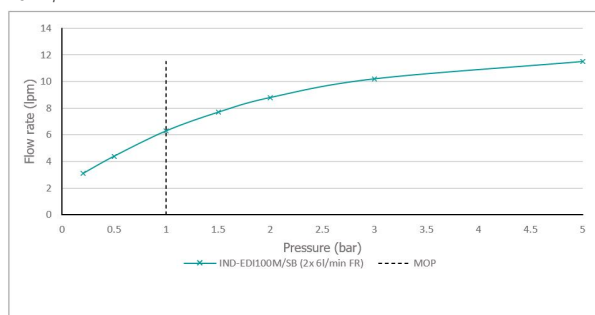

# SPECIFICATION SHEET

**COLLECTION:** EDIT

**PRODUCT CODE:** IND-EDI100M/SB-BRG

**DESCRIPTION:**

mini mono basin mixer  
single lever  
deck mounted  
smooth bodied  
without universal basin waste  
ceramic cartridge C-010-N25  
2 x 1/2" nut x 400mm fl exipipe connection  
deck mount drill hole diameter 35mm  
minimum operating pressure 1.0 bar MP

**FINISH:**

Brushed Gold

**MINIMUM OPERATING PRESSURE:**

1.0 bar MP

**FLOW RATE AT 3.0 BAR FLOW PRESSURE:**

10.2 l/min

tel: 01934 744466  
email: sales@vado.com  
www.vado.com

**where inspiration flows**  
taps | showering | accessories