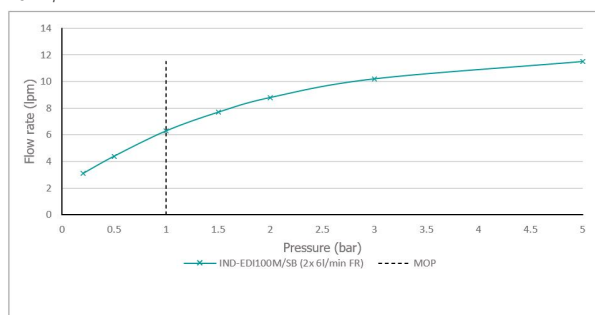

SPECIFICATION SHEET

COLLECTION: EDIT

PRODUCT CODE: IND-EDI100M/SB-BRN

DESCRIPTION:

mini mono basin mixer
single lever
deck mounted
smooth bodied
without universal basin waste
ceramic cartridge C-010-N25
2 x 1/2" nut x 400mm fl exipipe connection
deck mount drill hole diameter 35mm
minimum operating pressure 1.0 bar MP

FINISH:

Brushed Nickel

MINIMUM OPERATING PRESSURE:

1.0 bar MP

FLOW RATE AT 3.0 BAR FLOW PRESSURE:

10.2 l/min

tel: 01934 744466
email: sales@vado.com
www.vado.com

where inspiration flows
taps | showering | accessories