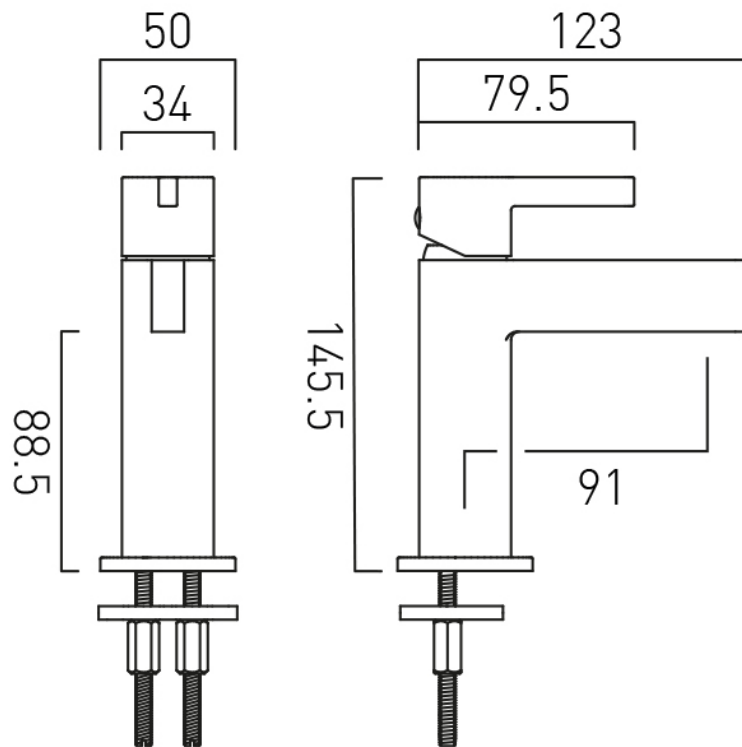

SPECIFICATION SHEET

COLLECTION: EDIT

PRODUCT CODE: IND-EDI100M/SB-BRN

DESCRIPTION:

mini mono basin mixer
single lever
deck mounted
smooth bodied
without universal basin waste
ceramic cartridge C-010-N25
2 x 1/2" nut x 400mm fl exipipe connection
deck mount drill hole diameter 35mm
minimum operating pressure 1.0 bar MP

FINISH:

Brushed Nickel

MINIMUM OPERATING PRESSURE:

1.0 bar MP

FLOW RATE AT 3.0 BAR FLOW PRESSURE:

10.2 l/min

tel: 01934 744466
email: sales@vado.com
www.vado.com

where inspiration flows
taps | showering | accessories

TECHNICAL DRAWING

COLLECTION: EDIT

PRODUCT CODE: IND-EDI100M/SB-BRN

tel: 01934 744466
email: sales@vado.com
www.vado.com

where inspiration flows
taps | showering | accessories