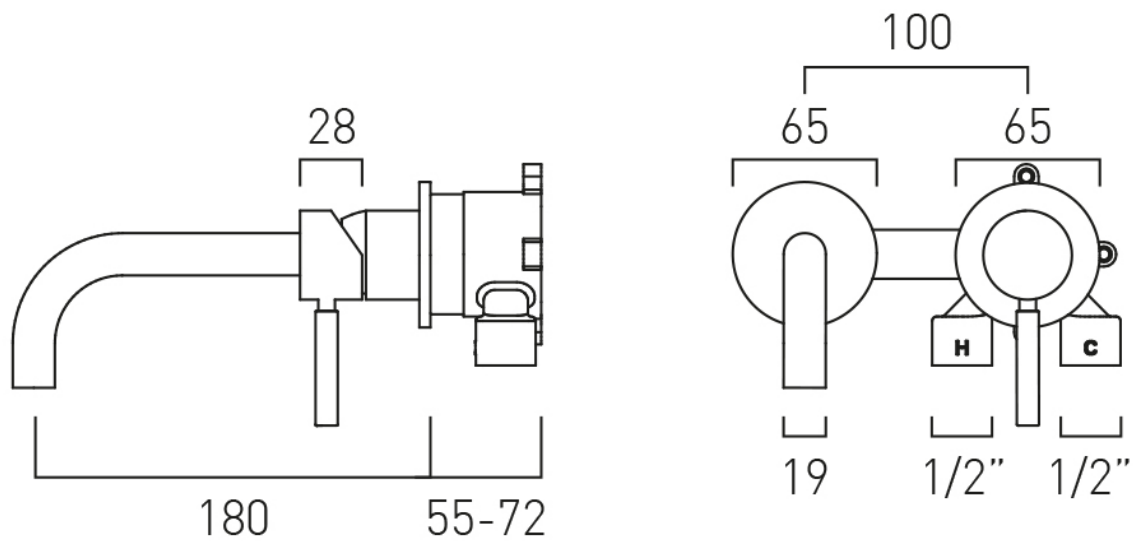

SPECIFICATION SHEET

COLLECTION: ORIGINS

PRODUCT CODE: IND-ORI209SA-BLK

DESCRIPTION:

slimline 2 hole basin mixer
single lever, wall mounted
with water flow aerator
ceramic cartridge CAR-K35B
2 x 1/2" inlets
min-max wall mount 55-72mm
tile-to mortar guard included
wall mount drill hole diameters:
spout 40-48mm handle 45-48mm
minimum operating pressure 0.2 bar LP

FINISH:

Brushed Black

MINIMUM OPERATING PRESSURE:

0.2 bar LP

FLOW RATE AT 3.0 BAR FLOW PRESSURE:

4.8 l/min

tel: 01934 744466
email: sales@vado.com
www.vado.com

where inspiration flows
taps | showering | accessories

TECHNICAL DRAWING

COLLECTION: ORIGINS

PRODUCT CODE: IND-ORI209SA-BLK

tel: 01934 744466
email: sales@vado.com
www.vado.com

where inspiration flows
taps | showering | accessories