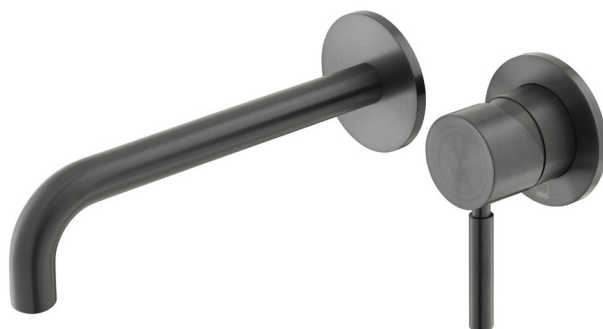

SPECIFICATION SHEET

COLLECTION: ORIGINS

PRODUCT CODE: IND-ORI209SA-BLK

DESCRIPTION:

slimline 2 hole basin mixer
single lever, wall mounted
with water flow aerator
ceramic cartridge CAR-K35B
2 x 1/2" inlets
min-max wall mount 55-72mm
tile-to mortar guard included
wall mount drill hole diameters:
spout 40-48mm handle 45-48mm
minimum operating pressure 0.2 bar LP

FINISH:

Brushed Black

MINIMUM OPERATING PRESSURE:

0.2 bar LP

FLOW RATE AT 3.0 BAR FLOW PRESSURE:

4.8 l/min

tel: 01934 744466
email: sales@vado.com
www.vado.com

where inspiration flows
taps | showering | accessories