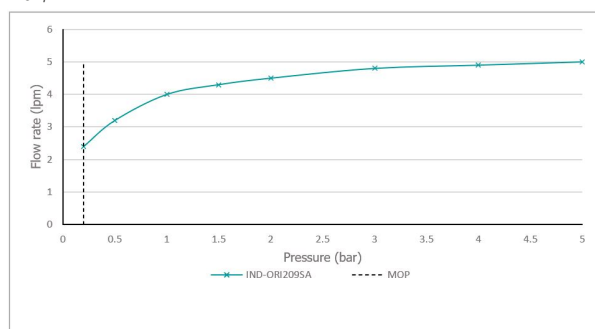

SPECIFICATION SHEET

COLLECTION: ORIGINS

PRODUCT CODE: IND-ORI209SA-BLK

DESCRIPTION:

slimline 2 hole basin mixer
single lever, wall mounted
with water flow aerator
ceramic cartridge CAR-K35B
2 x 1/2" inlets
min-max wall mount 55-72mm
tile-to mortar guard included
wall mount drill hole diameters:
spout 40-48mm handle 45-48mm
minimum operating pressure 0.2 bar LP

FINISH:

Brushed Black

MINIMUM OPERATING PRESSURE:

0.2 bar LP

FLOW RATE AT 3.0 BAR FLOW PRESSURE:

4.8 l/min

tel: 01934 744466
email: sales@vado.com
www.vado.com

where inspiration flows
taps | showering | accessories