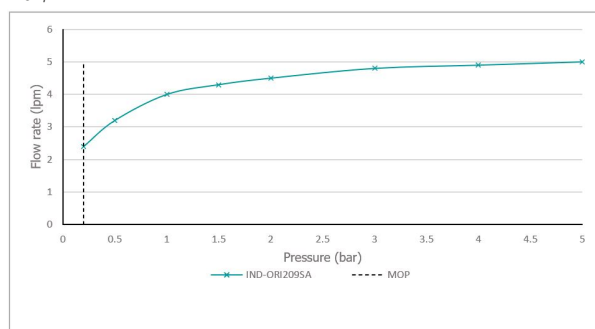

# SPECIFICATION SHEET

**COLLECTION:** ORIGINS

**PRODUCT CODE:** IND-ORI209SA-BG

**DESCRIPTION:**

slimline 2 hole basin mixer  
single lever, wall mounted  
with water flow aerator  
ceramic cartridge CAR-K35B  
2 x 1/2" inlets  
min-max wall mount 55-72mm  
tile-to mortar guard included  
wall mount drill hole diameters:  
spout 40-48mm handle 45-48mm  
minimum operating pressure 0.2 bar LP

**FINISH:**

Bright Gold

**MINIMUM OPERATING PRESSURE:**

0.2 bar LP

**FLOW RATE AT 3.0 BAR FLOW PRESSURE:**

4.8 l/min

tel: 01934 744466  
email: sales@vado.com  
www.vado.com

**where inspiration flows**  
taps | showering | accessories