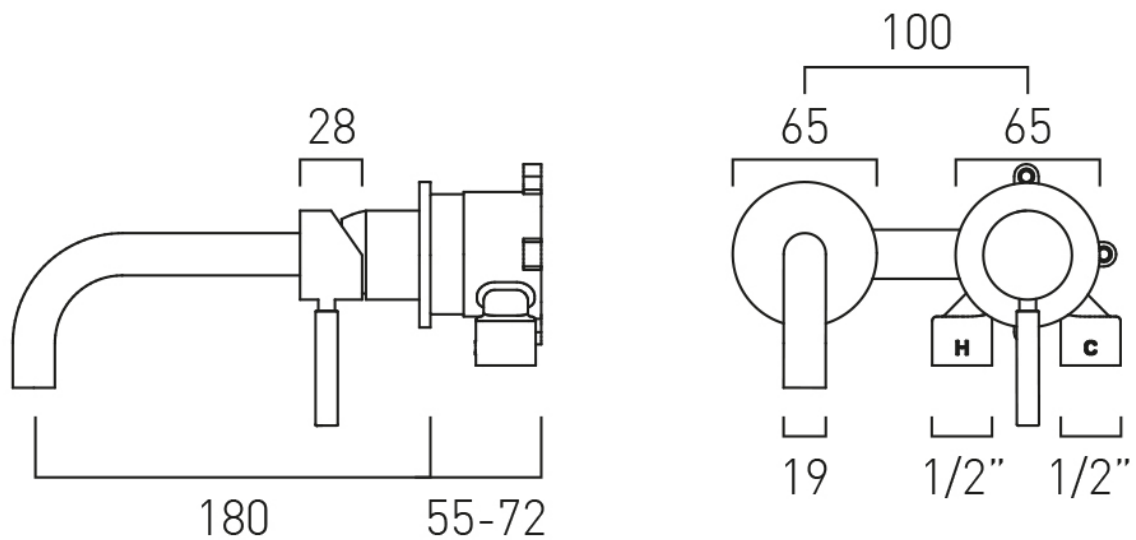

# SPECIFICATION SHEET

**COLLECTION:** ORIGINS

**PRODUCT CODE:** IND-ORI209SA-BG

**DESCRIPTION:**

slimline 2 hole basin mixer  
single lever, wall mounted  
with water flow aerator  
ceramic cartridge CAR-K35B  
2 x 1/2" inlets  
min-max wall mount 55-72mm  
tile-to mortar guard included  
wall mount drill hole diameters:  
spout 40-48mm handle 45-48mm  
minimum operating pressure 0.2 bar LP

**FINISH:**

Bright Gold

**MINIMUM OPERATING PRESSURE:**

0.2 bar LP

**FLOW RATE AT 3.0 BAR FLOW PRESSURE:**

4.8 l/min

tel: 01934 744466  
email: sales@vado.com  
www.vado.com

**where inspiration flows**  
taps | showering | accessories

# TECHNICAL DRAWING

**COLLECTION:** ORIGINS

**PRODUCT CODE:** IND-ORI209SA-BG

tel: 01934 744466  
email: sales@vado.com  
www.vado.com

**where inspiration flows**  
taps | showering | accessories