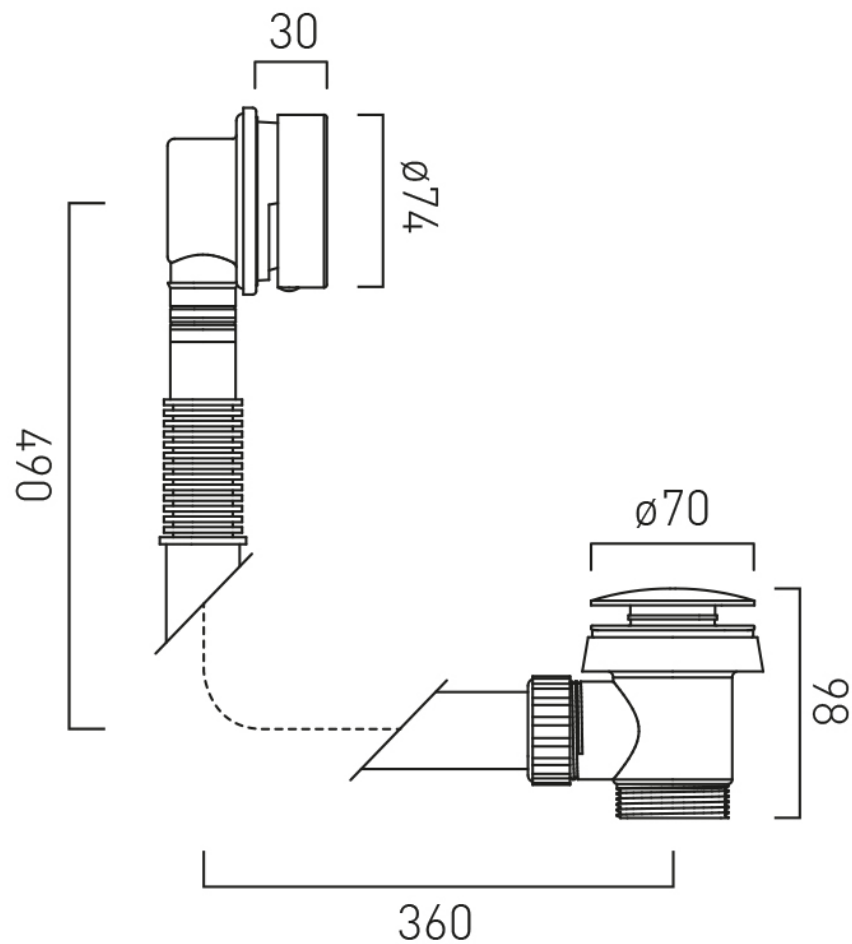

SPECIFICATION SHEET

COLLECTION: INDIVIDUAL

PRODUCT CODE: IND-71389/RO-BLK

DESCRIPTION:

push type bath waste and overflow
1.1/2" x 10mm threaded outlet connection
min-max overflow bath thickness 1mm-14mm

FINISH:

Brushed Black

tel: 01934 744466
email: sales@vado.com
www.vado.com

where inspiration flows
taps | showering | accessories

TECHNICAL DRAWING

COLLECTION: INDIVIDUAL

PRODUCT CODE: IND-71389/RO-BLK

tel: 01934 744466
email: sales@vado.com
www.vado.com