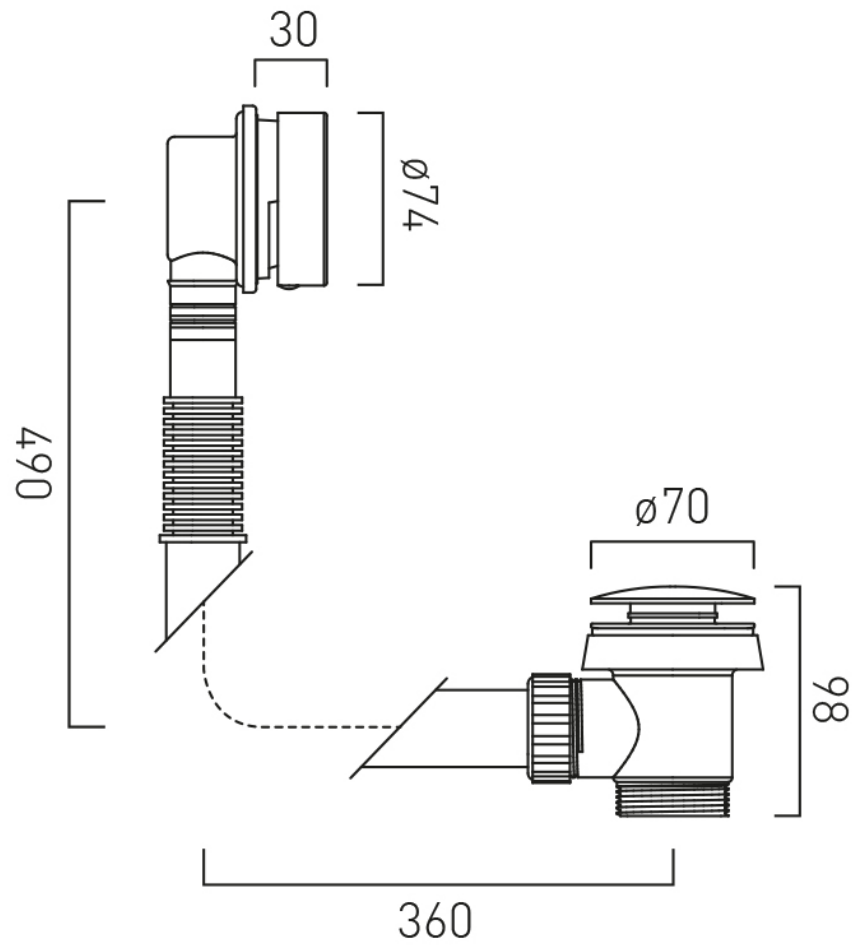

TECHNICAL DRAWING

COLLECTION: INDIVIDUAL

PRODUCT CODE: IND-71389/RO-BRG

tel: 01934 744466
email: sales@vado.com
www.vado.com

where inspiration flows
taps | showering | accessories