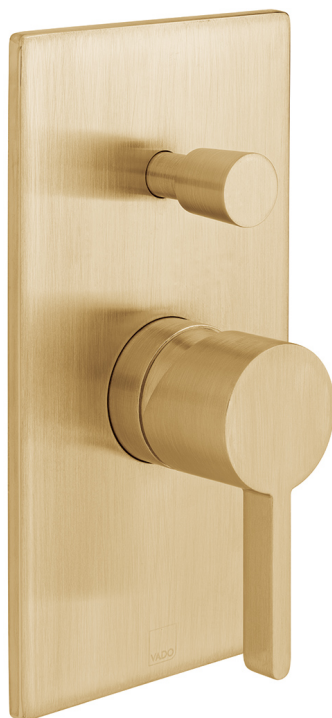

SPECIFICATION SHEET

COLLECTION: EDIT

PRODUCT CODE: IND-EDI147A-BRG

DESCRIPTION:

concealed shower valve with diverter
single lever
wall mounted
ceramic cartridge CAR-K35A
2 x 1/2" female inlets
2 x 1/2" female outlets
min-max wall mount 50-70mm

FINISH:

Brushed Gold

MINIMUM OPERATING PRESSURE:

0.2 bar LP (shower) 1.5 bar MP (bath)

FLOW RATE AT 3.0 BAR FLOW PRESSURE:

22 l/min

tel: 01934 744466
email: sales@vado.com
www.vado.com

where inspiration flows
taps | showering | accessories

PRODUCT CODE: IND-RO/30-BRG

DESCRIPTION:

single function easy clean slim line round shower head
300mm (12")

minimum operating pressure 0.2 bar LP

FINISH:

Brushed Gold

MINIMUM OPERATING PRESSURE:

0.2 bar LP

where inspiration flows
taps | showering | accessories

SPECIFICATION SHEET

COLLECTION: INDIVIDUAL

PRODUCT CODE: IND-SFSRK/RO-BRG

DESCRIPTION:

single-function slide rail shower kit with

- single function handset
- rub-clean
- 900mm slide rail
- 150cm shower hose
- wall mounted