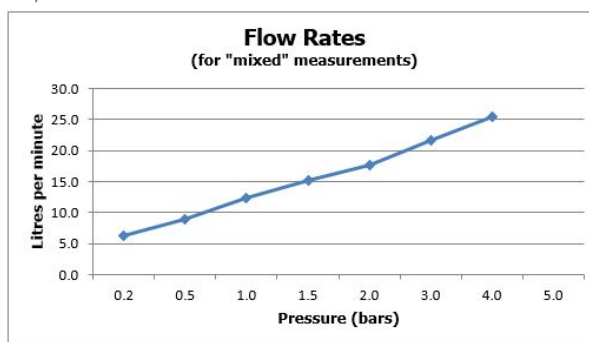

FINISH:

Brushed Gold

MINIMUM OPERATING PRESSURE:

0.2 bar LP (shower) 1.5 bar MP (bath)

FLOW RATE AT 3.0 BAR FLOW PRESSURE:

22 l/min

tel: 01934 744466
email: sales@vado.com
www.vado.com

where inspiration flows
taps | showering | accessories

PRODUCT CODE: IND-RO/30-BRG

DESCRIPTION:

single function easy clean slim line round shower head
300mm (12")

minimum operating pressure 0.2 bar LP

FINISH:

Brushed Gold

MINIMUM OPERATING PRESSURE:

0.2 bar LP