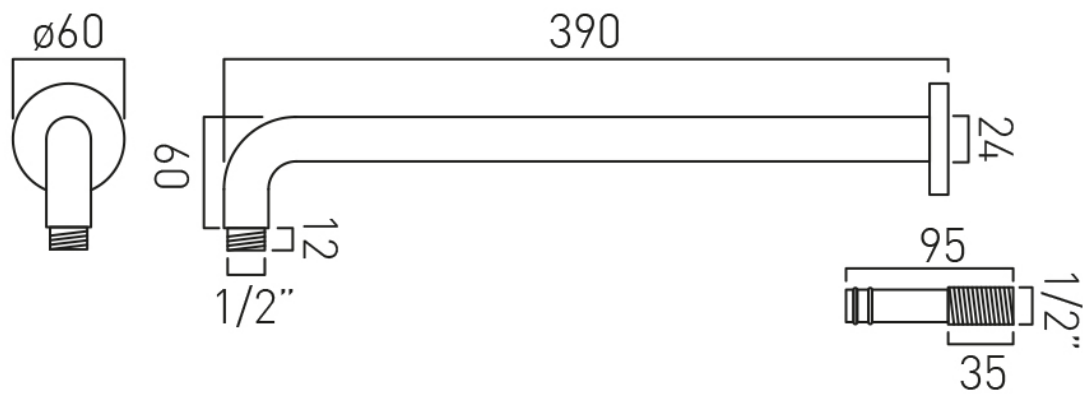

SPECIFICATION SHEET

COLLECTION: EDIT

PRODUCT CODE: IND-EDI147A-BRG

DESCRIPTION:

concealed shower valve with diverter
single lever
wall mounted
ceramic cartridge CAR-K35A
2 x 1/2" female inlets
2 x 1/2" female outlets
min-max wall mount 50-70mm

PRODUCT CODE: IND-RO/30-BRG

DESCRIPTION:

single function easy clean slim line round shower head
300mm (12")

minimum operating pressure 0.2 bar LP

FINISH:

Brushed Gold

MINIMUM OPERATING PRESSURE:

0.2 bar LP

FINISH:

Brushed Gold

tel: 01934 744466
email: sales@vado.com
www.vado.com

where inspiration flows
taps | showering | accessories

TECHNICAL DRAWING

COLLECTION: INDIVIDUAL

PRODUCT CODE: IND-EFSA/RO-BRG

tel: 01934 744466
email: sales@vado.com
www.vado.com

where inspiration flows
taps | showering | accessories

SPECIFICATION SHEET

COLLECTION: INDIVIDUAL

PRODUCT CODE: IND-SFSRK/RO-BRG

DESCRIPTION:

single-function slide rail shower kit with

- single function handset
- rub-clean
- 900mm slide rail
- 150cm shower hose
- wall mounted