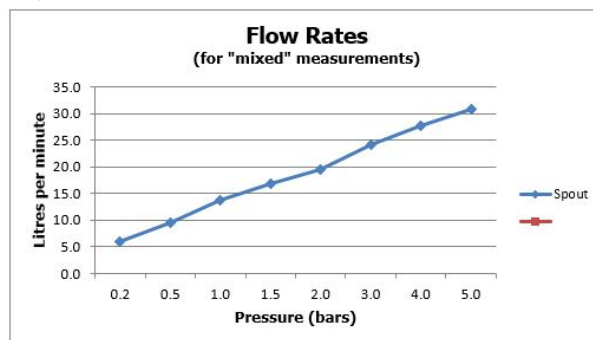

FLOW RATE AT 3.0 BAR FLOW PRESSURE:

24 l/min

tel: 01934 744466
email: sales@vado.com
www.vado.com

where inspiration flows
taps | showering | accessories