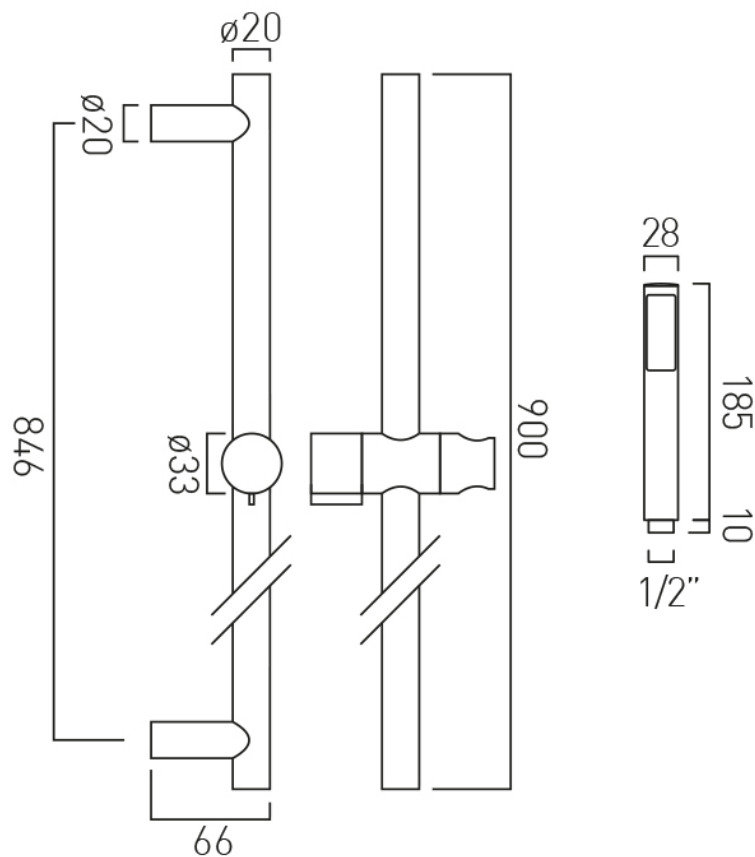

TECHNICAL DRAWING

COLLECTION: INDIVIDUAL

PRODUCT CODE: IND-SFSRK/RO-BRG

tel: 01934 744466
email: sales@vado.com
www.vado.com

where inspiration flows
taps | showering | accessories