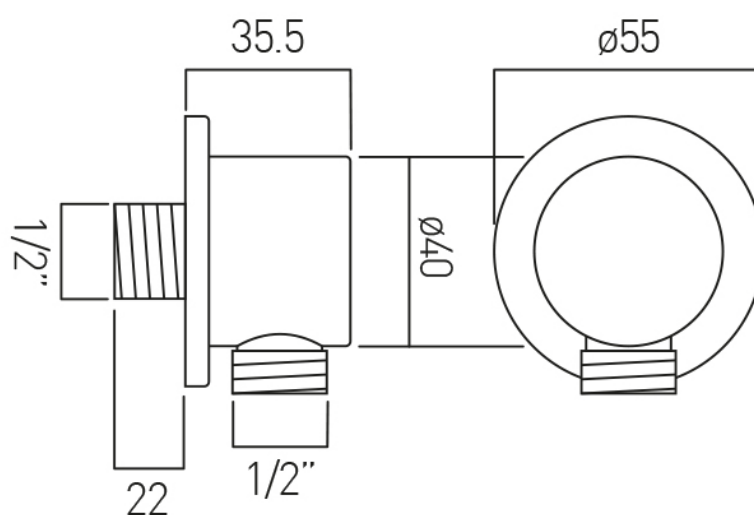

TECHNICAL DRAWING

COLLECTION: INDIVIDUAL

PRODUCT CODE: IND-OUTLET/RO-BRG

tel: 01934 744466
email: sales@vado.com
www.vado.com

where inspiration flows
taps | showering | accessories