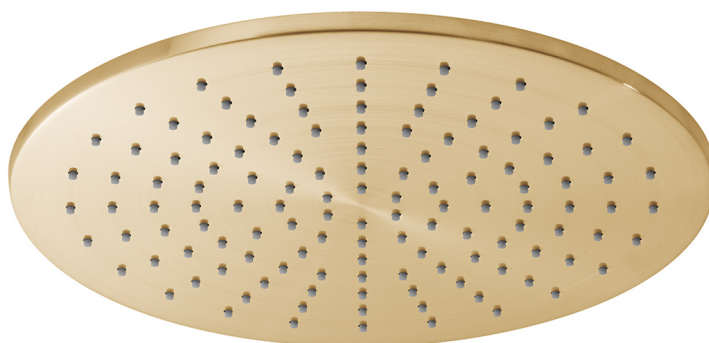

SPECIFICATION SHEET

COLLECTION: EDIT

PRODUCT CODE: IND-EDI147A-BRG

DESCRIPTION:

concealed shower valve with diverter
single lever
wall mounted
ceramic cartridge CAR-K35A
2 x 1/2" female inlets
2 x 1/2" female outlets
min-max wall mount 50-70mm

FINISH:

Brushed Gold

MINIMUM OPERATING PRESSURE:

0.2 bar LP (shower) 1.5 bar MP (bath)

FLOW RATE AT 3.0 BAR FLOW PRESSURE:

22 l/min

tel: 01934 744466
email: sales@vado.com
www.vado.com

where inspiration flows
taps | showering | accessories

PRODUCT CODE: IND-RO/30-BRG

DESCRIPTION:

single function easy clean slim line round shower head
300mm (12")

minimum operating pressure 0.2 bar LP

FINISH:

Brushed Gold

MINIMUM OPERATING PRESSURE:

0.2 bar LP

where inspiration flows
taps | showering | accessories

SPECIFICATION SHEET

COLLECTION: INDIVIDUAL

PRODUCT CODE: IND-SFSRK/RO-BRG

DESCRIPTION:

single-function slide rail shower kit with

- single function handset
- rub-clean
- 900mm slide rail
- 150cm shower hose
- wall mounted