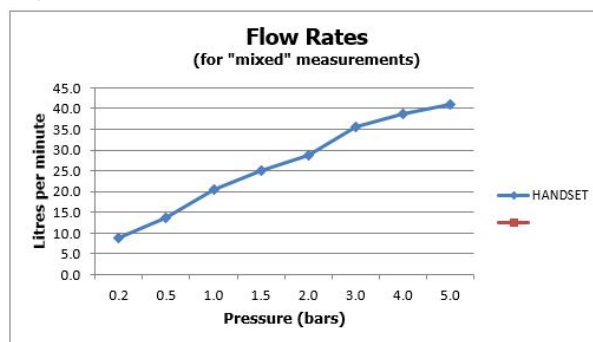

minimum operating pressure 0.2 bar LP

FINISH:

Brushed Gold

MINIMUM OPERATING PRESSURE:

0.2 bar LP

FLOW RATE AT 3.0 BAR FLOW PRESSURE:

31 l/min

tel: 01934 744466
email: sales@vado.com
www.vado.com