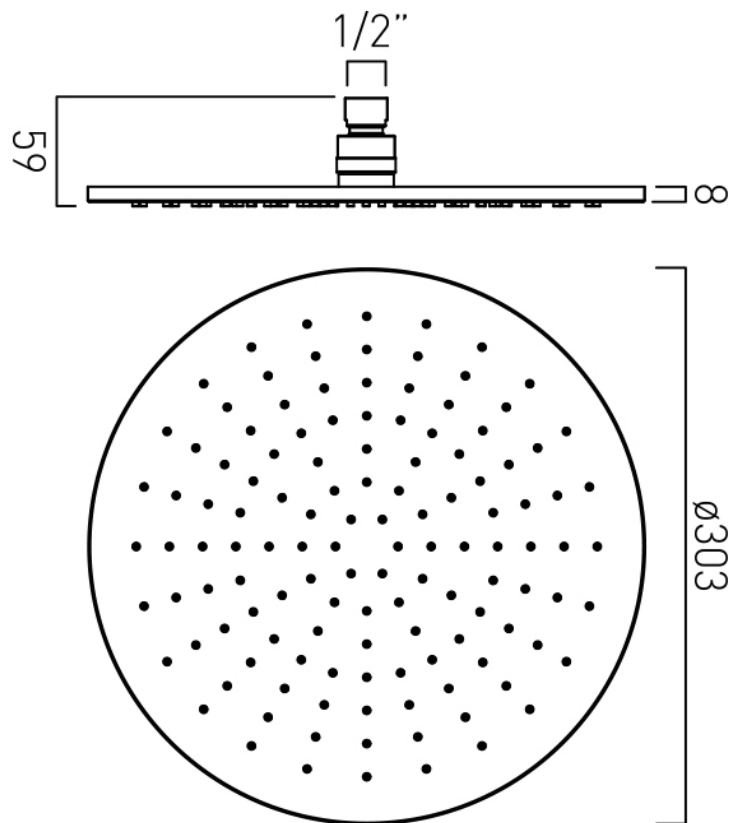

SPECIFICATION SHEET

COLLECTION: EDIT

PRODUCT CODE: IND-EDI147A-BRG

DESCRIPTION:

concealed shower valve with diverter
single lever
wall mounted
ceramic cartridge CAR-K35A
2 x 1/2" female inlets
2 x 1/2" female outlets
min-max wall mount 50-70mm

PRODUCT CODE: IND-RO/30-BRG

DESCRIPTION:

single function easy clean slim line round shower head
300mm (12")

minimum operating pressure 0.2 bar LP

FINISH:

Brushed Gold

MINIMUM OPERATING PRESSURE:

0.2 bar LP

FLOW RATE AT 3.0 BAR FLOW PRESSURE:

24 l/min

tel: 01934 744466
email: sales@vado.com
www.vado.com

where inspiration flows
taps | showering | accessories

TECHNICAL DRAWING

COLLECTION: INDIVIDUAL

PRODUCT CODE: IND-RO/30-BRG