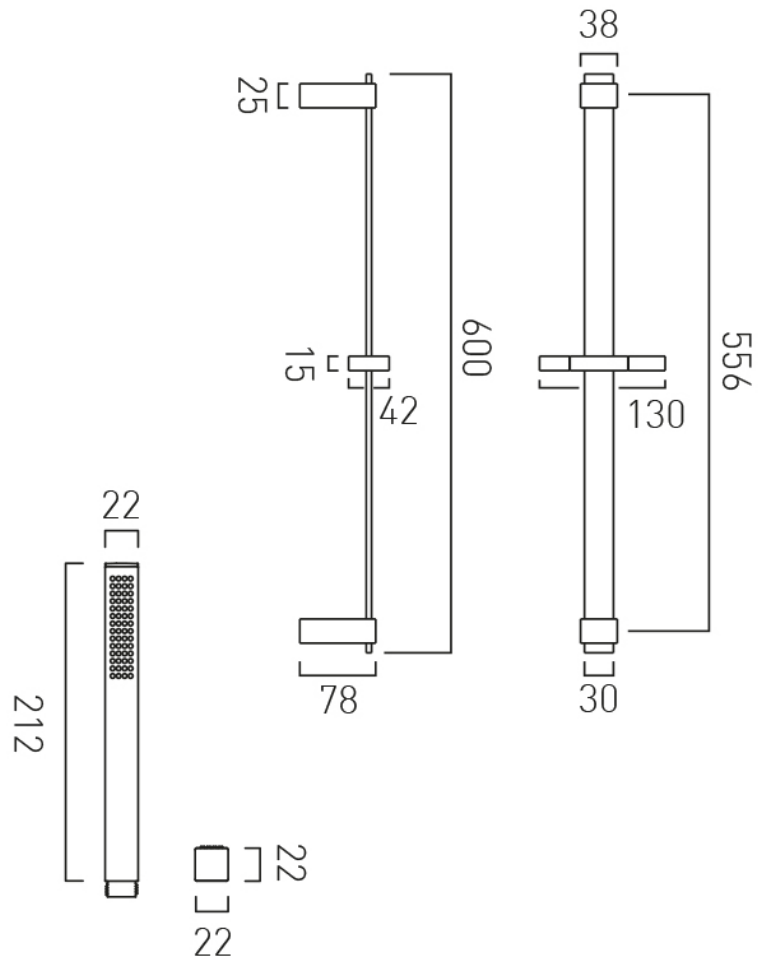

SPECIFICATION SHEET

COLLECTION: INDIVIDUAL

PRODUCT CODE: IND-SFSRK/SQ-BRG

DESCRIPTION:

single-function slide rail shower kit with

- single function handset
- rub-clean
- 900mm slide rail
- 150cm shower hose
- wall mounted

minimum operating pressure 1.0 bar MP

FINISH:

Brushed Gold

MINIMUM OPERATING PRESSURE:

1.0 bar MP

FLOW RATE AT 3.0 BAR FLOW PRESSURE:

14 l/m

tel: 01934 744466
email: sales@vado.com
www.vado.com

where inspiration flows
taps | showering | accessories

TECHNICAL DRAWING

COLLECTION: INDIVIDUAL

PRODUCT CODE: IND-SFSRK/SQ-BRG

tel: 01934 744466
email: sales@vado.com
www.vado.com

where inspiration flows
taps | showering | accessories