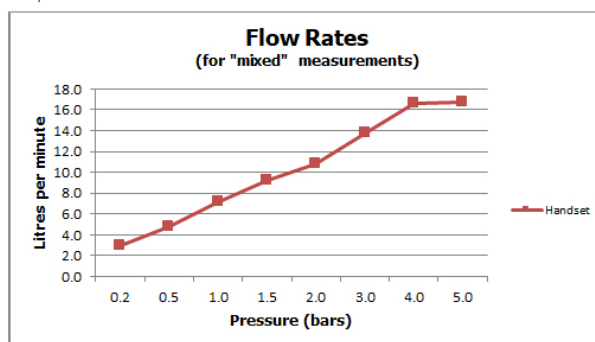

minimum operating pressure 1.0 bar MP

FINISH:

Brushed Gold

MINIMUM OPERATING PRESSURE:

1.0 bar MP

FLOW RATE AT 3.0 BAR FLOW PRESSURE:

14 l/m

tel: 01934 744466
email: sales@vado.com
www.vado.com