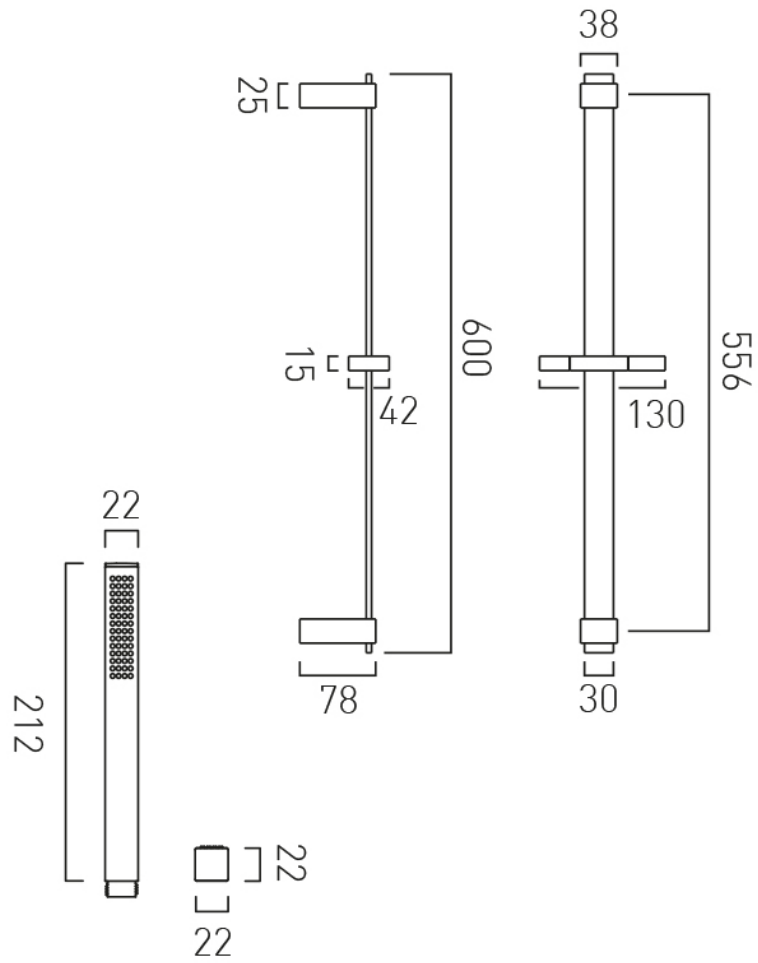

TECHNICAL DRAWING

COLLECTION: INDIVIDUAL

PRODUCT CODE: IND-SFSRK/SQ-BLK

tel: 01934 744466
email: sales@vado.com
www.vado.com

where inspiration flows
taps | showering | accessories