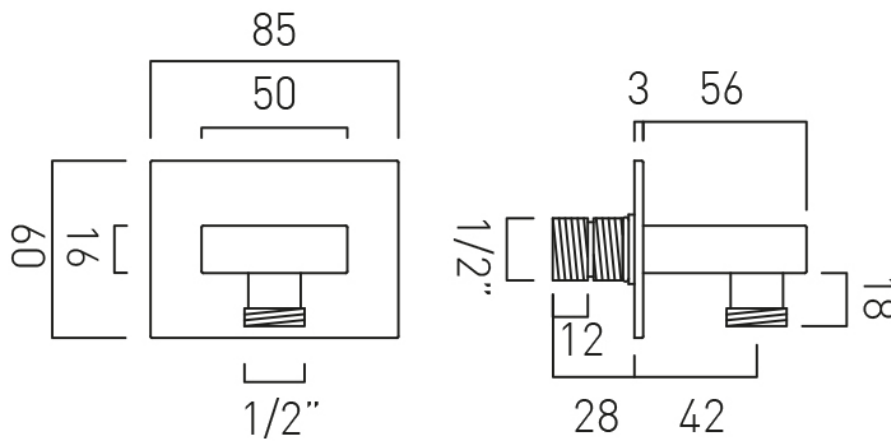

TECHNICAL DRAWING

COLLECTION: INDIVIDUAL

PRODUCT CODE: IND-OUTLET/SQ-BLK

tel: 01934 744466
email: sales@vado.com
www.vado.com

where inspiration flows
taps | showering | accessories