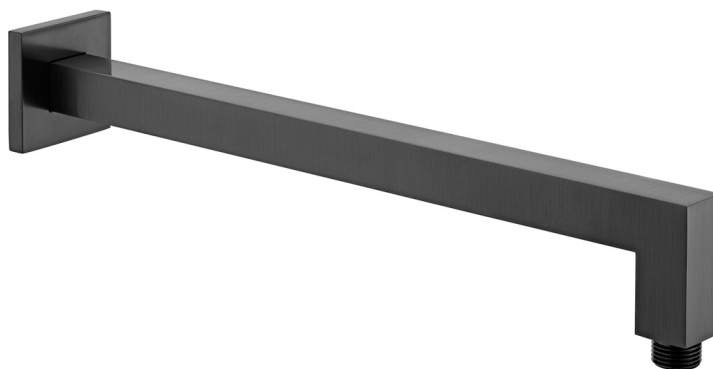

SPECIFICATION SHEET

COLLECTION: INDIVIDUAL

PRODUCT CODE: IND-EFSA/SQ-BLK

DESCRIPTION:

shower arm square easy fit wall mounted

FINISH:

Brushed Black

tel: 01934 744466
email: sales@vado.com
www.vado.com

where inspiration flows
taps | showering | accessories