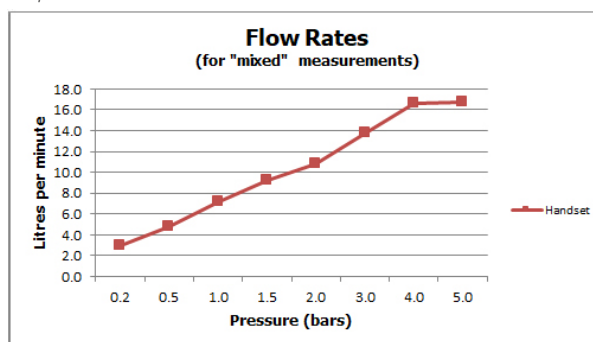

minimum operating pressure 1.0 bar MP

**FINISH:**

Brushed Black

**MINIMUM OPERATING PRESSURE:**

1.0 bar MP

**FLOW RATE AT 3.0 BAR FLOW PRESSURE:**

14 l/m

tel: 01934 744466  
email: sales@vado.com  
www.vado.com