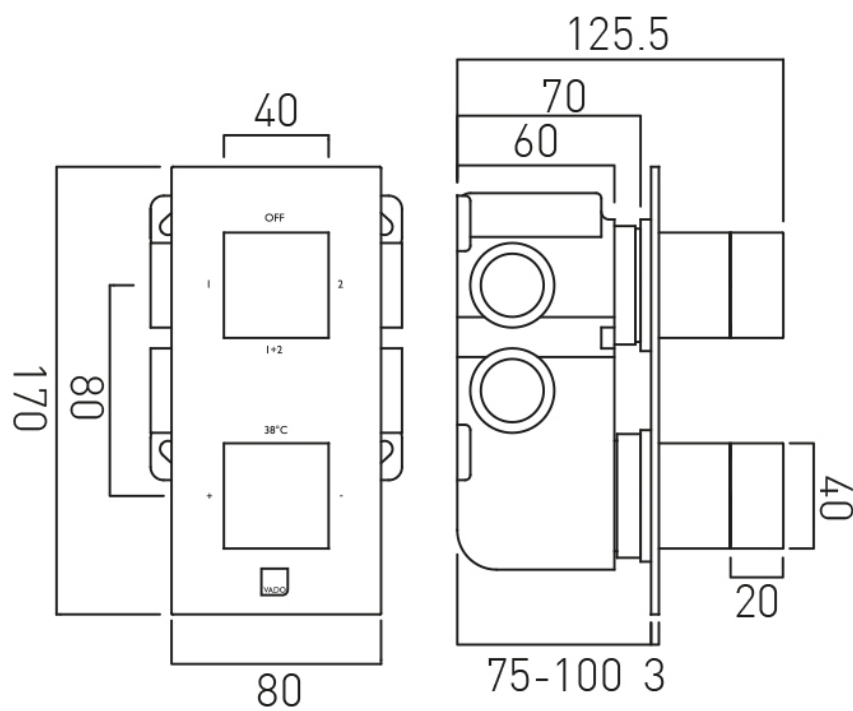

TECHNICAL DRAWING

COLLECTION: NOTION

PRODUCT CODE: IND-T148/2-NOT-BLK

tel: 01934 744466
email: sales@vado.com
www.vado.com

where inspiration flows
taps | showering | accessories