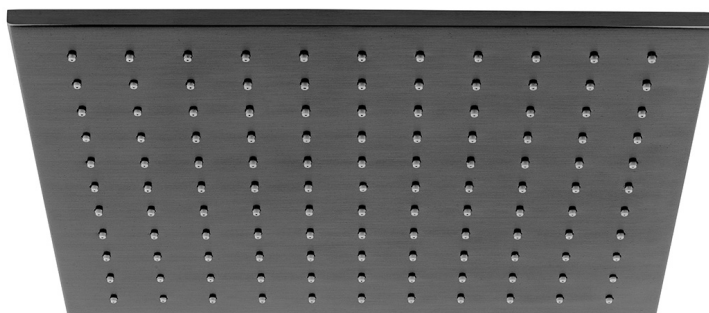

## DESCRIPTION:

Tablet Notion vertical concealed 2 outlet 2 handle  
thermostatic shower valve with all-flow function  
wall mounted  
thermostatic cartridge V-001C-PLA  
diverter cartridge TAB-001G-DIV  
2 x 3/4" female inlets  
2 x 3/4" female outlets  
includes 3/4" - 1/2" adaptors  
supplied with mortar/tile guard  
min-max wall mount 75-100mm  
optimum installation depth 87mm  
minimum operating pressure  
0.2 bar LP (shower) 1.0 bar MP (bath)

## FINISH:

Brushed Black

# SPECIFICATION SHEET

**COLLECTION:** INDIVIDUAL

**PRODUCT CODE:** IND-SQ/30-BLK

**DESCRIPTION:**

single function easy clean slim line square shower head  
300mm (12")

minimum operating pressure 0.2 bar LP