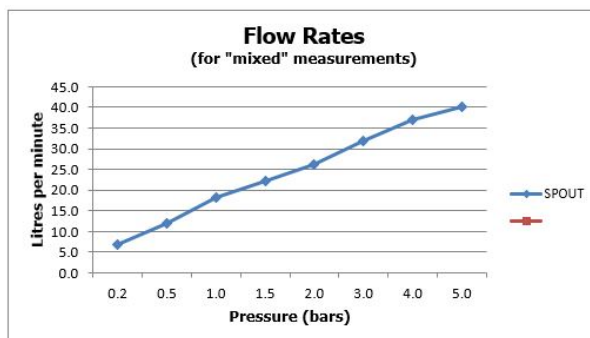

FLOW RATE AT 3.0 BAR FLOW PRESSURE:

32 l/min

15 year guarantee

tel: 01934 744466
email: sales@vado.com
www.vado.com

where inspiration flows
taps | showering | accessories