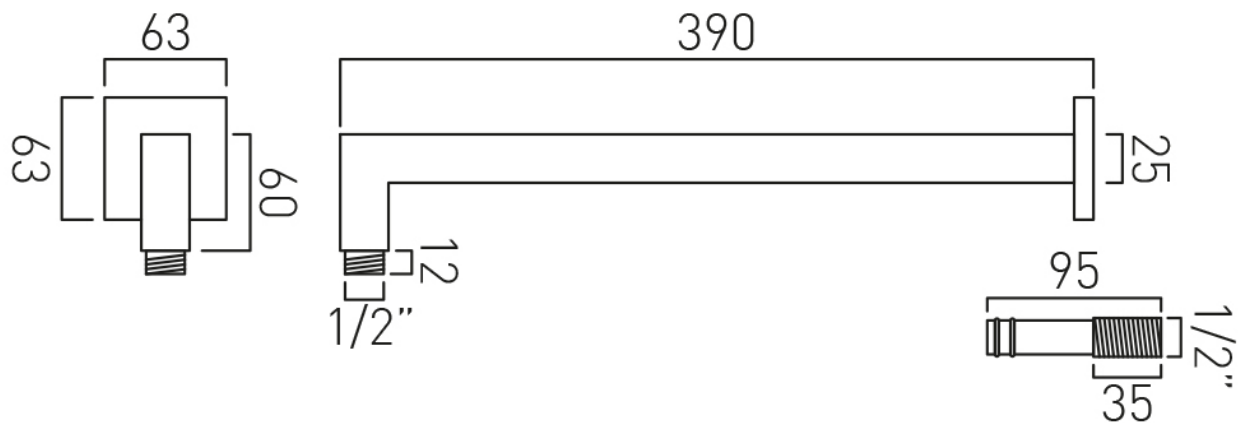

TECHNICAL DRAWING

COLLECTION: INDIVIDUAL

PRODUCT CODE: IND-EFSA/SQ-BLK

tel: 01934 744466
email: sales@vado.com
www.vado.com

where inspiration flows
taps | showering | accessories