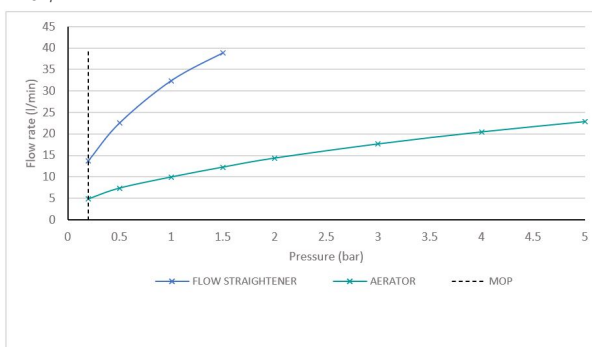

# SPECIFICATION SHEET

**COLLECTION:** ORIGINS

**PRODUCT CODE:** IND-ORI140-BLK

**DESCRIPTION:**

bath spout  
wall mounted  
1/2" x 12mm threaded connections  
sleeve slides entire length of spout  
minimum operating pressure 0.2 bar LP

**FINISH:**

Brushed Black

**MINIMUM OPERATING PRESSURE:**

0.2 bar LP

**FLOW RATE AT 3.0 BAR FLOW PRESSURE:**

17.6 l/min

tel: 01934 744466  
email: sales@vado.com  
www.vado.com

**where inspiration flows**  
taps | showering | accessories