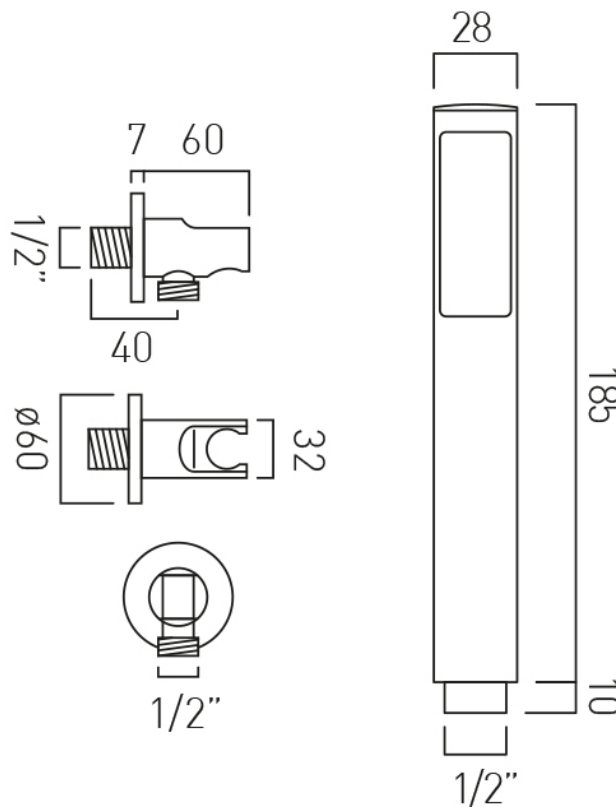

TECHNICAL DRAWING

COLLECTION: INDIVIDUAL

PRODUCT CODE: IND-SFMKWO/RO-BLK

tel: 01934 744466
email: sales@vado.com
www.vado.com

where inspiration flows
taps | showering | accessories