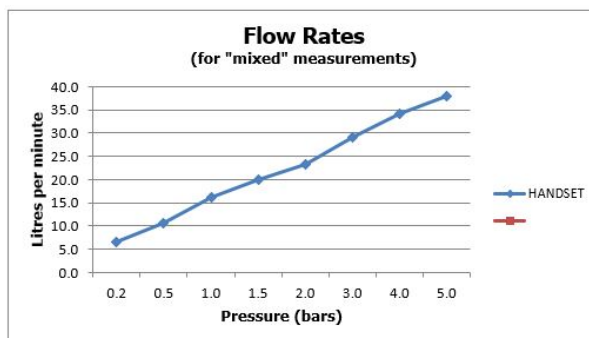

**FINISH:**

Brushed Black

**FLOW REGULATOR:**

FR-SHOWER/9-C/P

**MINIMUM OPERATING PRESSURE:**

0.2 bar LP

**FLOW RATE AT 3.0 BAR FLOW PRESSURE:**

29 l/min