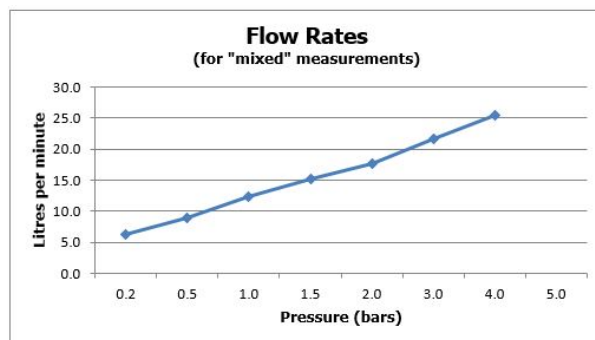

FLOW RATE AT 3.0 BAR FLOW PRESSURE:

22 l/min

tel: 01934 744466
email: sales@vado.com
www.vado.com

where inspiration flows
taps | showering | accessories