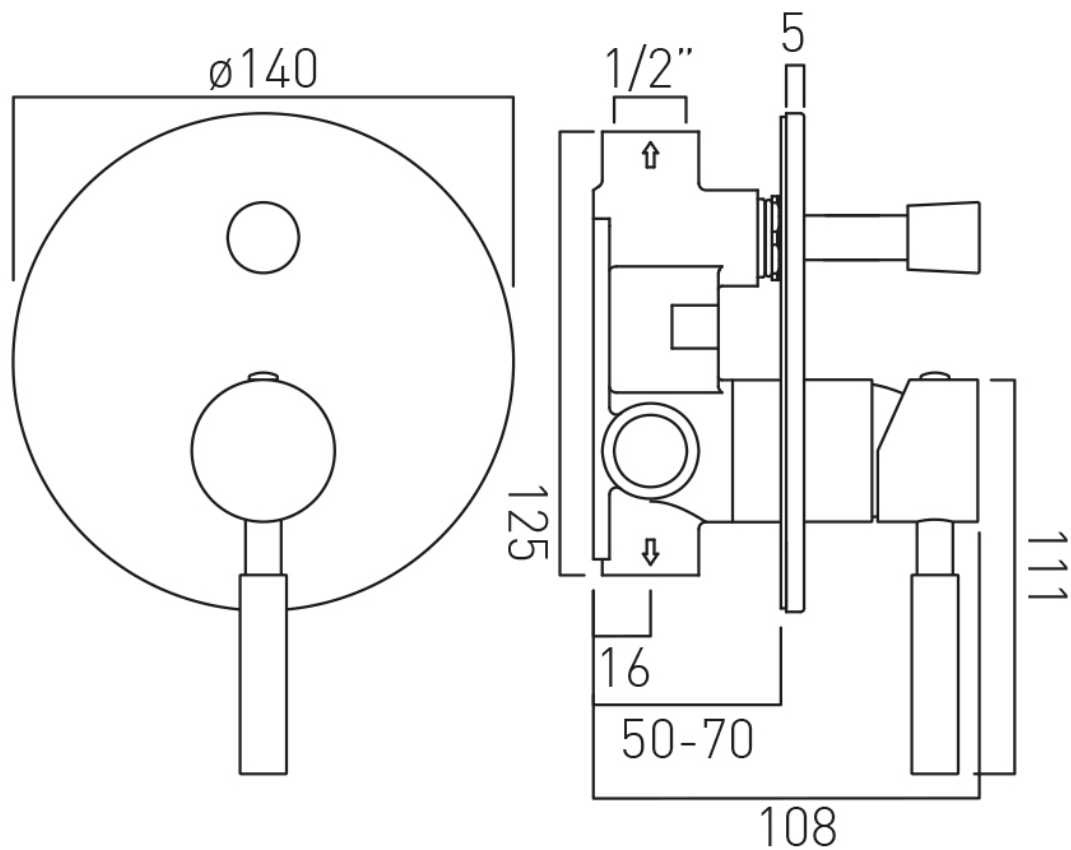

TECHNICAL DRAWING

COLLECTION: ORIGINS

PRODUCT CODE: IND-ORI147A-BLK

tel: 01934 744466
email: sales@vado.com
www.vado.com

where inspiration flows
taps | showering | accessories