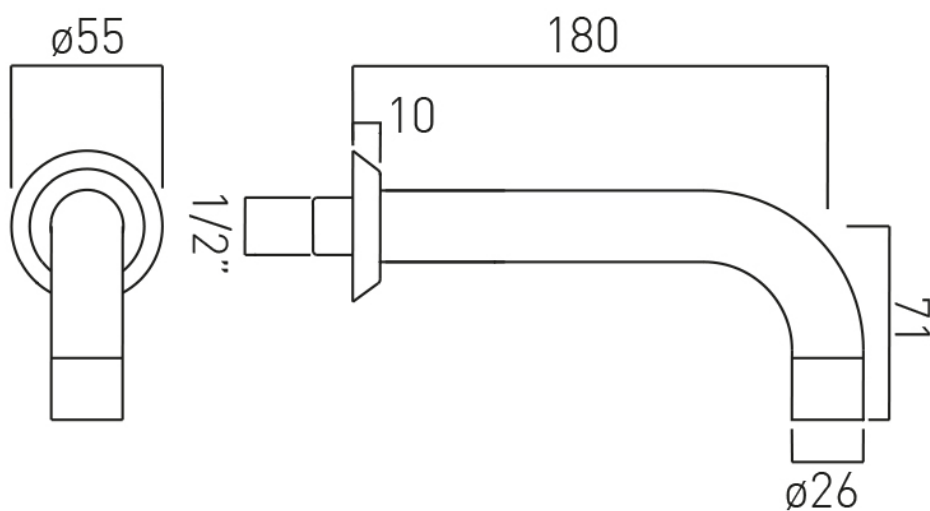

TECHNICAL DRAWING

COLLECTION: ORIGINS

PRODUCT CODE: IND-ORI140-BLK

tel: 01934 744466
email: sales@vado.com
www.vado.com

where inspiration flows
taps | showering | accessories