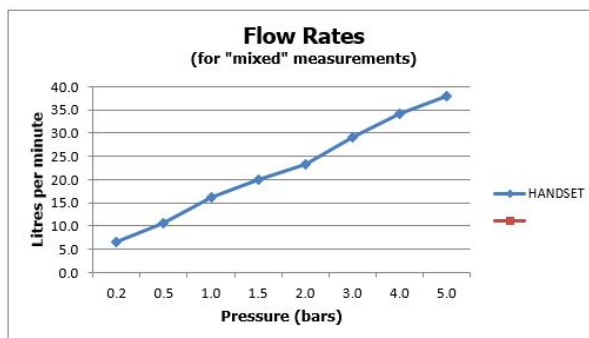

FINISH:

Brushed Black

FLOW REGULATOR:

FR-SHOWER/9-C/P

MINIMUM OPERATING PRESSURE:

0.2 bar LP

FLOW RATE AT 3.0 BAR FLOW PRESSURE:

29 l/min