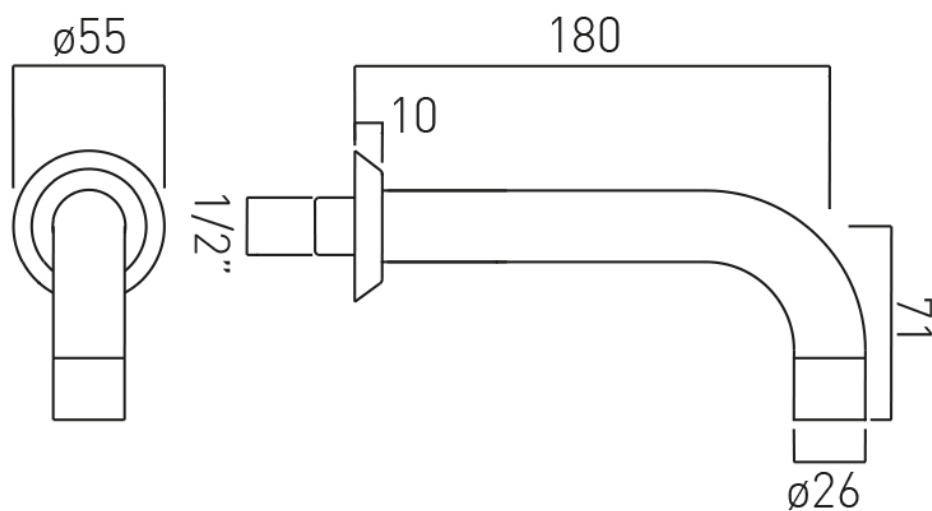

TECHNICAL DRAWING

COLLECTION: ORIGINS

PRODUCT CODE: IND-ORI140-BLK

tel: 01934 744466
email: sales@vado.com
www.vado.com

where inspiration flows
taps | showering | accessories