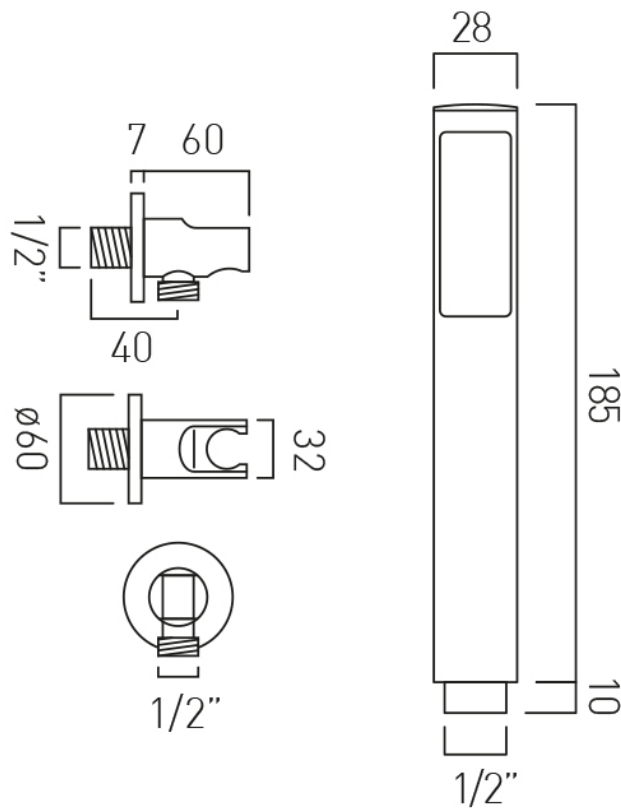

diverter cartridge TAB-001G-DIV

2 x 3/4" female inlets

2 x 3/4" female outlets

includes 3/4" - 1/2" adaptors

supplied with mortar/tile guard

min-max wall mount 75-100mm

optimum installation depth 87mm

minimum operating pressure 0.2 bar LP (shower) / 1.0

FINISH:

Brushed Black

FLOW REGULATOR:

FR-SHOWER/9-C/P

MINIMUM OPERATING PRESSURE:

0.2 bar LP

FLOW RATE AT 3.0 BAR FLOW PRESSURE:

29 l/min

tel: 01934 744466
email: sales@vado.com
www.vado.com

where inspiration flows
taps | showering | accessories

TECHNICAL DRAWING

COLLECTION: INDIVIDUAL

PRODUCT CODE: IND-SFMKWO/RO-BLK

tel: 01934 744466
email: sales@vado.com
www.vado.com

where inspiration flows
taps | showering | accessories

SPECIFICATION SHEET

COLLECTION: ORIGINS

PRODUCT CODE: IND-ORI140-BLK

DESCRIPTION:

bath spout
wall mounted
1/2" x 12mm threaded connections
sleeve slides entire length of spout
minimum operating pressure 0.2 bar LP