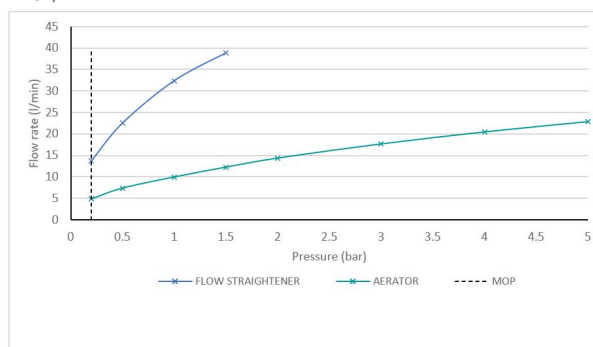

where inspiration flows
taps | showering | accessories

SPECIFICATION SHEET

COLLECTION: ORIGINS

PRODUCT CODE: IND-ORI140-BLK

DESCRIPTION:

bath spout
wall mounted
1/2" x 12mm threaded connections
sleeve slides entire length of spout
minimum operating pressure 0.2 bar LP

FINISH:

Brushed Black

MINIMUM OPERATING PRESSURE:

0.2 bar LP

FLOW RATE AT 3.0 BAR FLOW PRESSURE:

17.6 l/min

tel: 01934 744466
email: sales@vado.com
www.vado.com

where inspiration flows
taps | showering | accessories