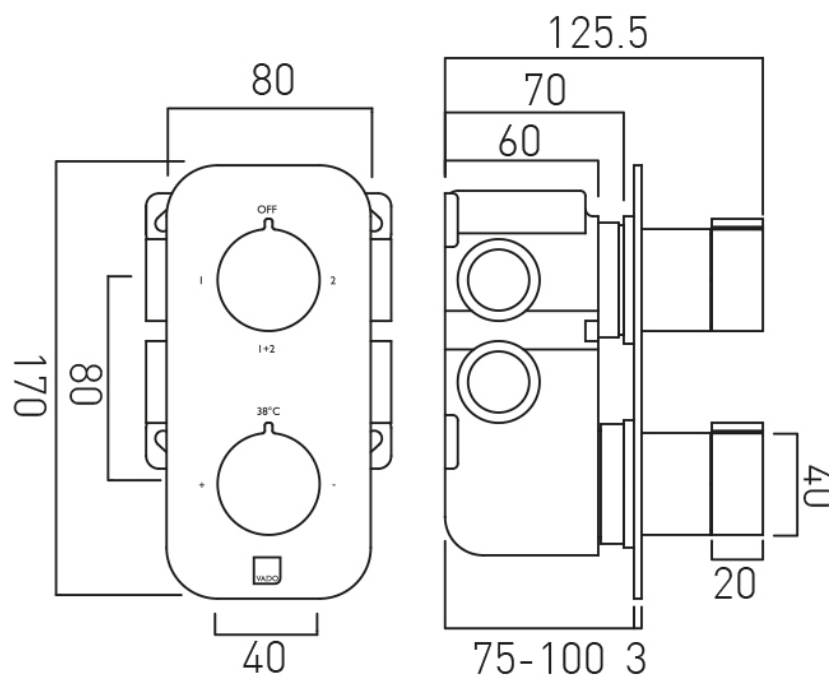

diverter cartridge TAB-001G-DIV

2 x 3/4" female inlets

2 x 3/4" female outlets

includes 3/4" - 1/2" adaptors

supplied with mortar/tile guard

min-max wall mount 75-100mm

optimum installation depth 87mm

minimum operating pressure 0.2 bar LP (shower) / 1.0

tel: 01934 744466

email: sales@vado.com

www.vado.com

where inspiration flows

taps | showering | accessories

TECHNICAL DRAWING

COLLECTION: ALTITUDE

PRODUCT CODE: IND-T148/2-ALT-BLK

tel: 01934 744466
email: sales@vado.com
www.vado.com

where inspiration flows
taps | showering | accessories

SPECIFICATION SHEET

COLLECTION: INDIVIDUAL

PRODUCT CODE: IND-SFMKWO/RO-BLK

DESCRIPTION:

single function mini shower kit
wall mounted
with hose and bracket with integral outlet
1/2" inlet
minimum operating pressure 0.2 bar LP

where inspiration flows
taps | showering | accessories

SPECIFICATION SHEET

COLLECTION: ORIGINS

PRODUCT CODE: IND-ORI140-BLK

DESCRIPTION:

bath spout
wall mounted
1/2" x 12mm threaded connections
sleeve slides entire length of spout
minimum operating pressure 0.2 bar LP