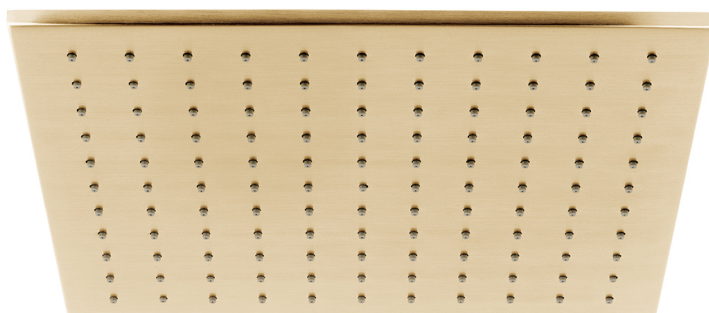

SPECIFICATION SHEET

COLLECTION: NOTION

PRODUCT CODE: IND-NOT147A-BRG

DESCRIPTION:

concealed shower valve with diverter
single lever
wall mounted
ceramic cartridge CAR-K35A
2 x 1/2" female inlets
2 x 1/2" female outlets
min-max wall mount 50-70mm
minimum operating pressure 0.2 bar LP shower / 1.5 bar MP bath

PRODUCT CODE: IND-SQ/30-BRG

DESCRIPTION:

single function easy clean slim line square shower head
300mm (12")

minimum operating pressure 0.2 bar LP

FINISH:

Brushed Gold

MINIMUM OPERATING PRESSURE:

0.2 bar LP