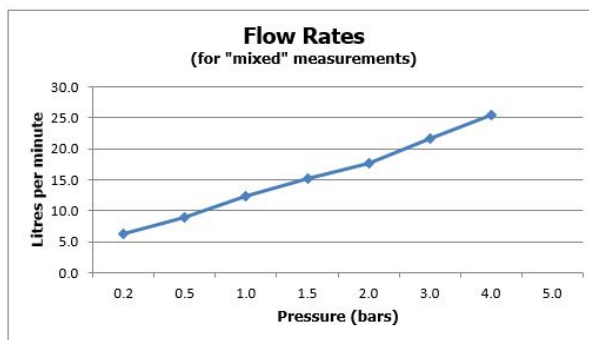

FINISH:

Brushed Gold

MINIMUM OPERATING PRESSURE:

0.2 bar LP (shower) 1.5 bar MP (bath)

FLOW RATE AT 3.0 BAR FLOW PRESSURE:

22 l/min

tel: 01934 744466
email: sales@vado.com
www.vado.com

where inspiration flows
taps | showering | accessories

PRODUCT CODE: IND-SQ/30-BRG

DESCRIPTION:

single function easy clean slim line square shower head
300mm (12")

minimum operating pressure 0.2 bar LP

FINISH:

Brushed Gold

MINIMUM OPERATING PRESSURE:

0.2 bar LP