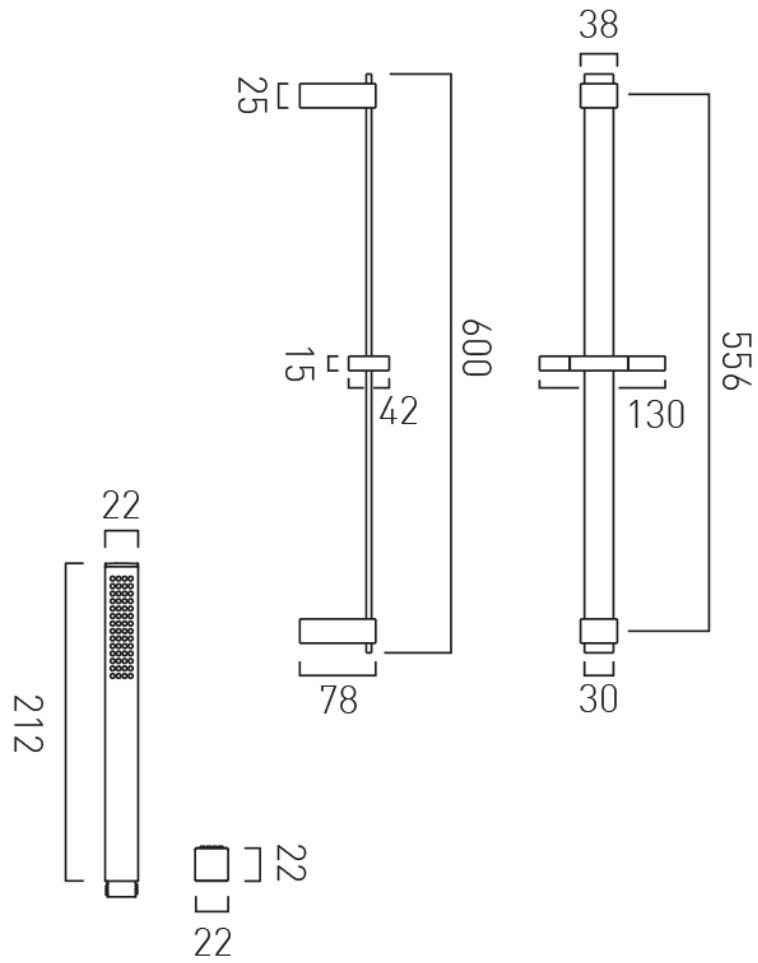

TECHNICAL DRAWING

COLLECTION: INDIVIDUAL

PRODUCT CODE: IND-SFSRK/SQ-BRG

tel: 01934 744466
email: sales@vado.com
www.vado.com

where inspiration flows
taps | showering | accessories