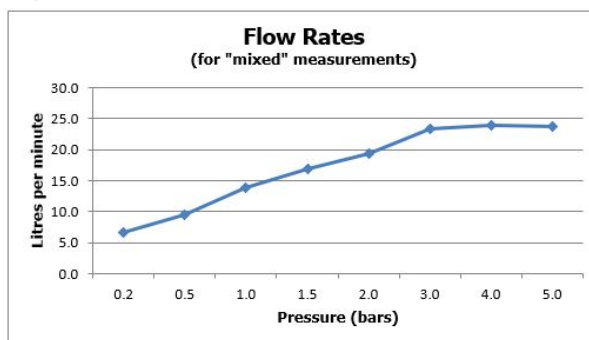

FLOW RATE AT 3.0 BAR FLOW PRESSURE:

24 l/min

tel: 01934 744466
email: sales@vado.com
www.vado.com

where inspiration flows
taps | showering | accessories