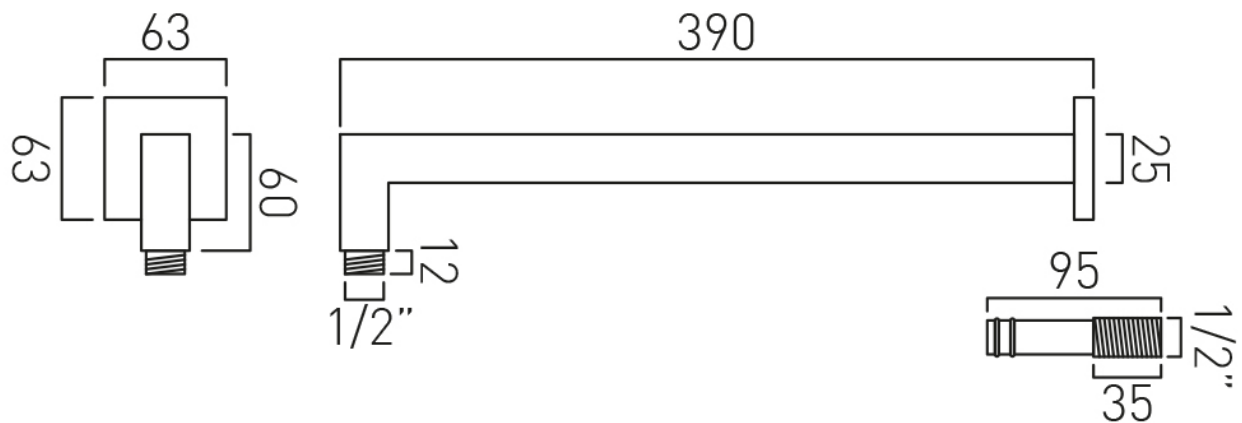

TECHNICAL DRAWING

COLLECTION: INDIVIDUAL

PRODUCT CODE: IND-EFSA/SQ-BRG

tel: 01934 744466
email: sales@vado.com
www.vado.com

where inspiration flows
taps | showering | accessories