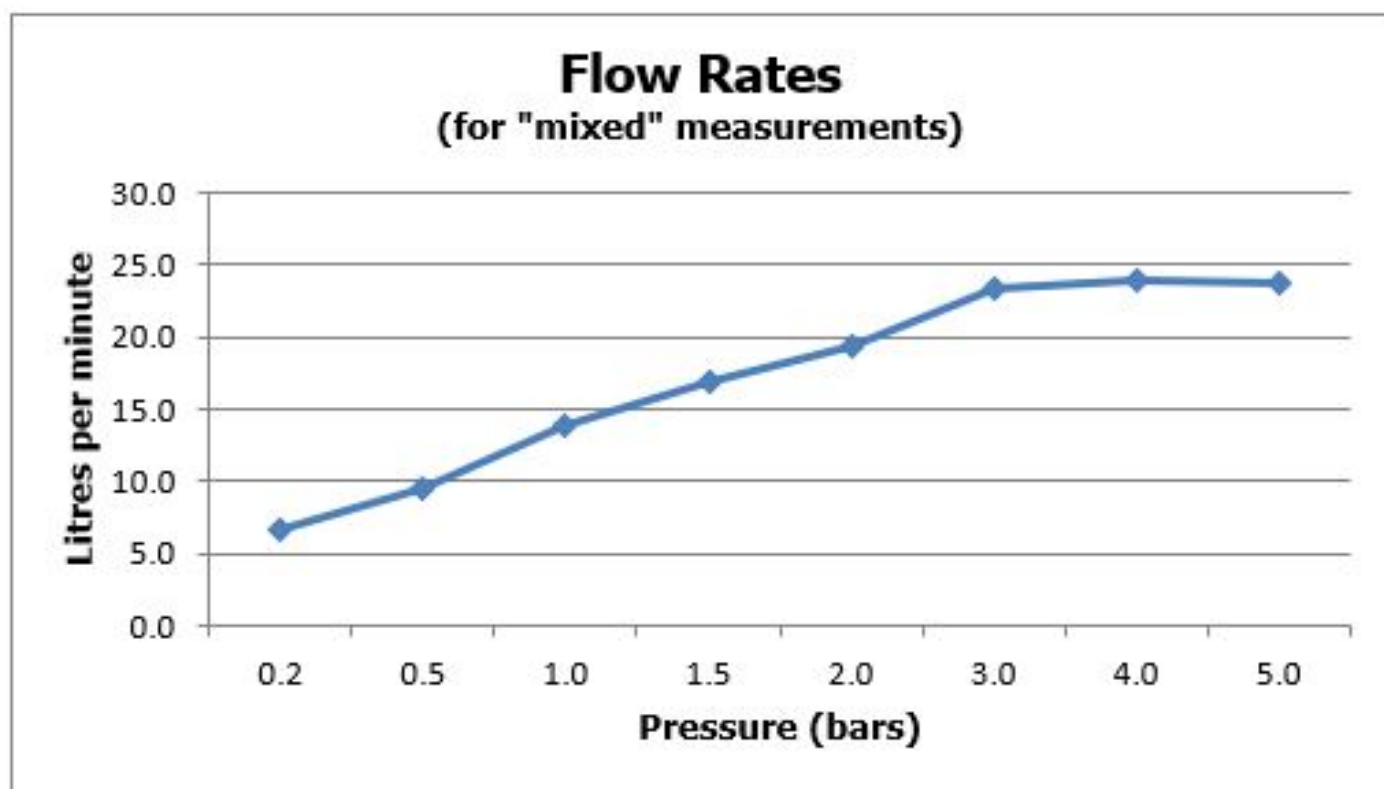

TECHNICAL DRAWING

COLLECTION: INDIVIDUAL

PRODUCT CODE: IND-SQ/30-BRG

tel: 01934 744466
email: sales@vado.com
www.vado.com

where inspiration flows
taps | showering | accessories