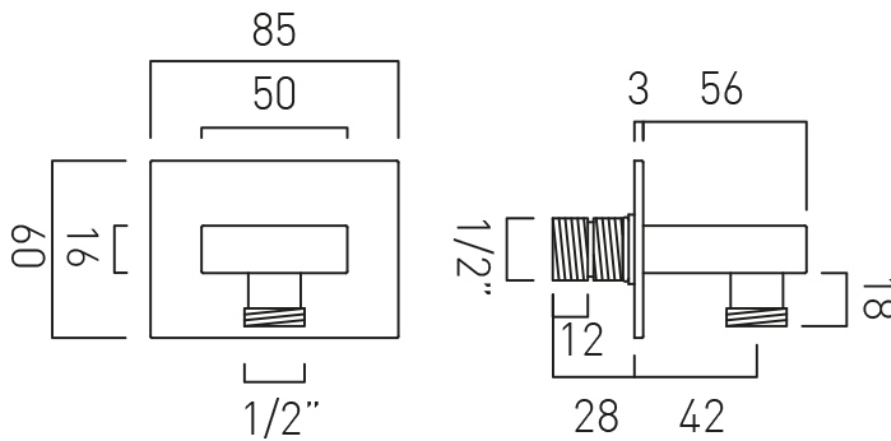

TECHNICAL DRAWING

COLLECTION: INDIVIDUAL

PRODUCT CODE: IND-OUTLET/SQ-BRG

tel: 01934 744466
email: sales@vado.com
www.vado.com

where inspiration flows
taps | showering | accessories