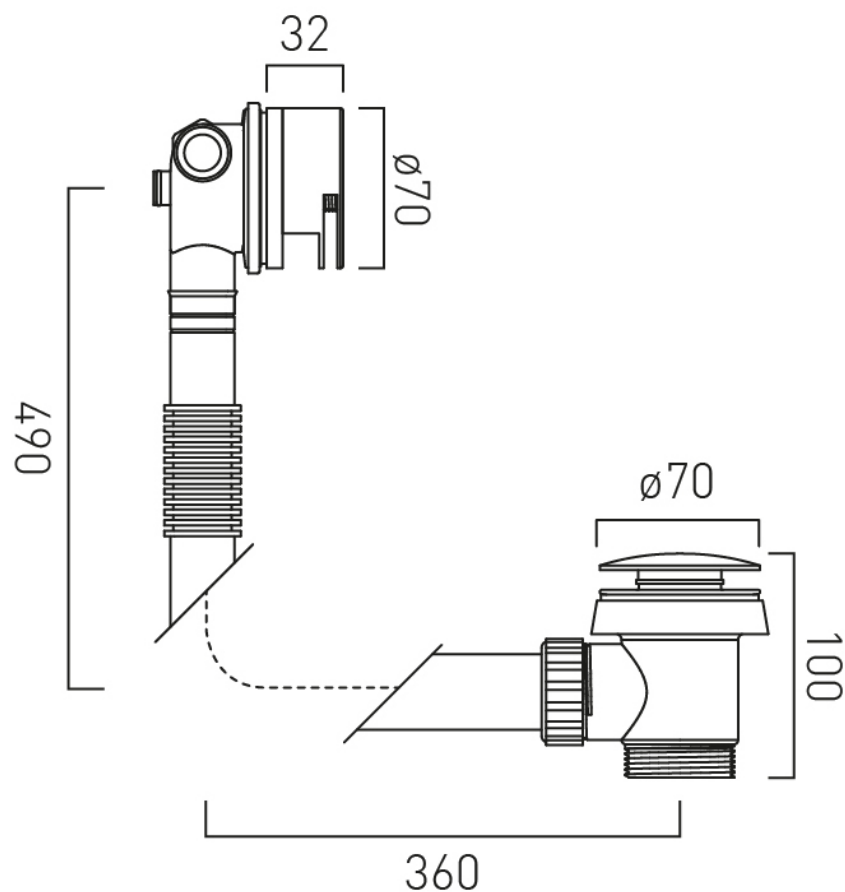

TECHNICAL DRAWING

COLLECTION: INDIVIDUAL

PRODUCT CODE: IND-81389/RO-BRG

tel: 01934 744466
email: sales@vado.com
www.vado.com

where inspiration flows
taps | showering | accessories