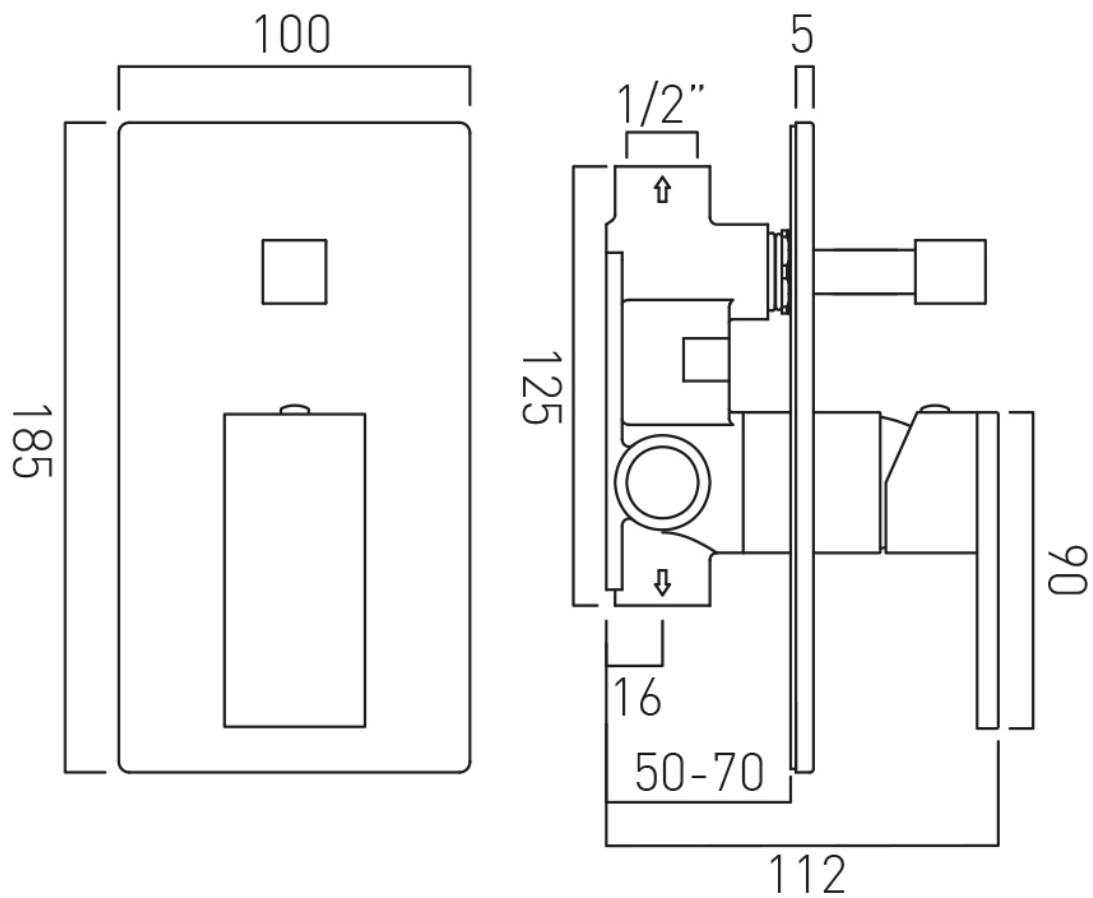

TECHNICAL DRAWING

COLLECTION: NOTION

PRODUCT CODE: IND-NOT147A-BRG

tel: 01934 744466
email: sales@vado.com
www.vado.com

where inspiration flows
taps | showering | accessories