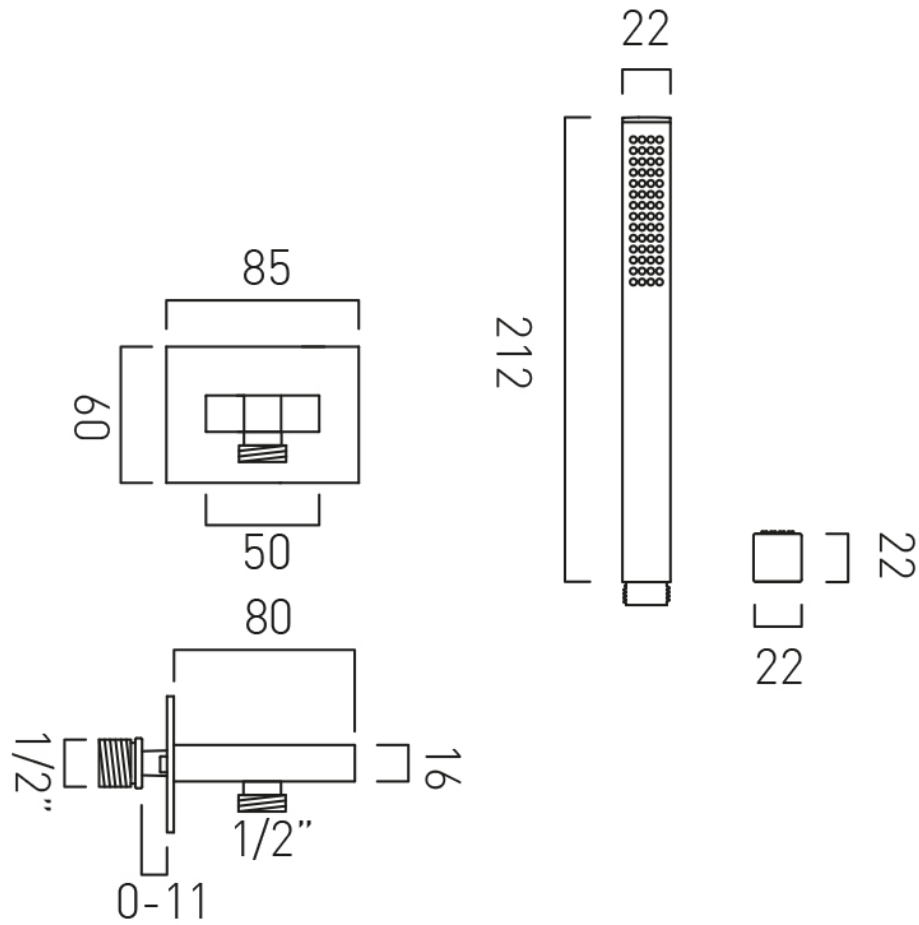

SPECIFICATION SHEET

COLLECTION: NOTION

PRODUCT CODE: IND-NOT147A-BRG

DESCRIPTION:

concealed shower valve with diverter
single lever
wall mounted
ceramic cartridge CAR-K35A
2 x 1/2" female inlets
2 x 1/2" female outlets
min-max wall mount 50-70mm
minimum operating pressure 0.2 bar LP shower / 1.5 bar MP bath

tel: 01934 744466
email: sales@vado.com
www.vado.com

where inspiration flows
taps | showering | accessories

SPECIFICATION SHEET

COLLECTION: INDIVIDUAL

PRODUCT CODE: IND-81389/RO-BRG

DESCRIPTION:

push type bath filler waste and overflow
2 x 1/2" inlets
1.1/2" x 10mm threaded outlet connection
min-max overflow bath thickness 1mm-21mm
minimum operating pressure 1.0 bar MP