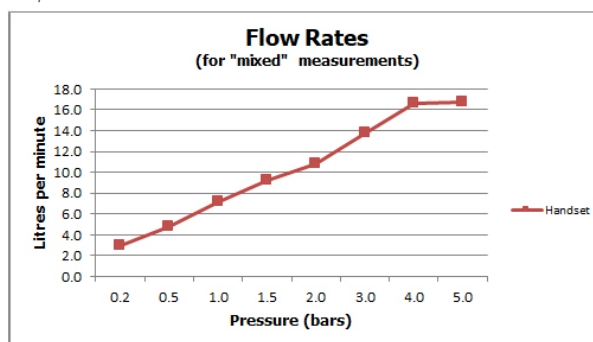

FINISH:

Brushed Gold

MINIMUM OPERATING PRESSURE:

0.2 bar LP (shower) 1.5 bar MP (bath)

FLOW RATE AT 3.0 BAR FLOW PRESSURE:

22 l/min

tel: 01934 744466
email: sales@vado.com
www.vado.com

where inspiration flows
taps | showering | accessories

1.0 bar MP

FLOW RATE AT 3.0 BAR FLOW PRESSURE:

14 l/m

tel: 01934 744466
email: sales@vado.com
www.vado.com

where inspiration flows
taps | showering | accessories

TECHNICAL DRAWING

COLLECTION: INDIVIDUAL

PRODUCT CODE: IND-SFMKWO/SQ-BRG