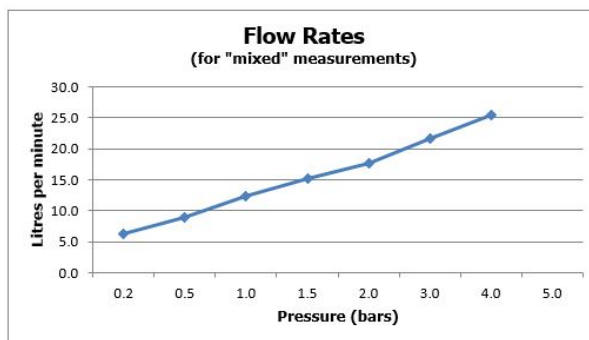

FINISH:

Brushed Gold

MINIMUM OPERATING PRESSURE:

0.2 bar LP (shower) 1.5 bar MP (bath)

FLOW RATE AT 3.0 BAR FLOW PRESSURE:

22 l/min

tel: 01934 744466
email: sales@vado.com
www.vado.com

where inspiration flows
taps | showering | accessories