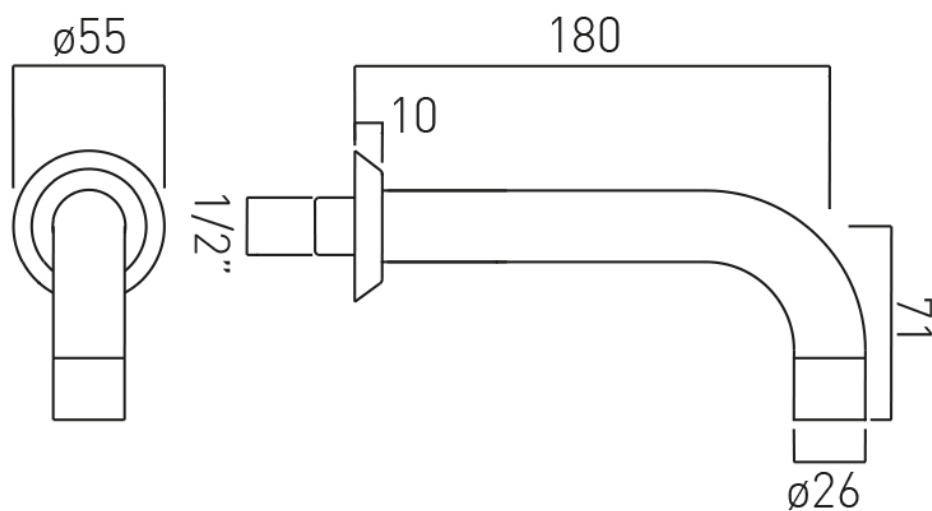

TECHNICAL DRAWING

COLLECTION: ORIGINS

PRODUCT CODE: IND-ORI140-BRG

tel: 01934 744466
email: sales@vado.com
www.vado.com

where inspiration flows
taps | showering | accessories