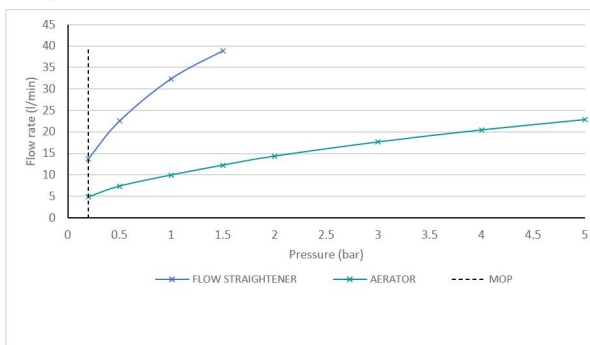

FINISH:

Brushed Gold

MINIMUM OPERATING PRESSURE:

0.2 bar LP

FLOW RATE AT 3.0 BAR FLOW PRESSURE:

17.6 l/min

tel: 01934 744466
email: sales@vado.com
www.vado.com

where inspiration flows
taps | showering | accessories