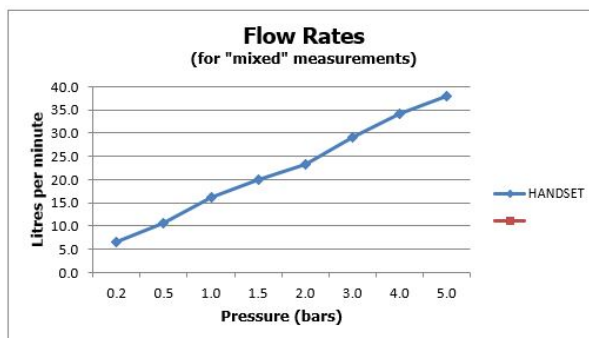

FINISH:

Brushed Gold

MINIMUM OPERATING PRESSURE:

0.2 bar LP (shower) 1.5 bar MP (bath)

FLOW RATE AT 3.0 BAR FLOW PRESSURE:

22 l/min

tel: 01934 744466
email: sales@vado.com
www.vado.com

where inspiration flows
taps | showering | accessories

PRODUCT CODE: IND-SFMKWO/RO-BRG

DESCRIPTION:

single function mini shower kit
wall mounted
with hose and bracket with integral outlet
1/2" inlet
minimum operating pressure 0.2 bar LP

FINISH:

Brushed Gold

MINIMUM OPERATING PRESSURE:

0.2 bar LP

FLOW RATE AT 3.0 BAR FLOW PRESSURE:

29 l/min

tel: 01934 744466
email: sales@vado.com
www.vado.com

where inspiration flows
taps | showering | accessories

TECHNICAL DRAWING

COLLECTION: INDIVIDUAL

PRODUCT CODE: IND-SFMKWO/RO-BRG