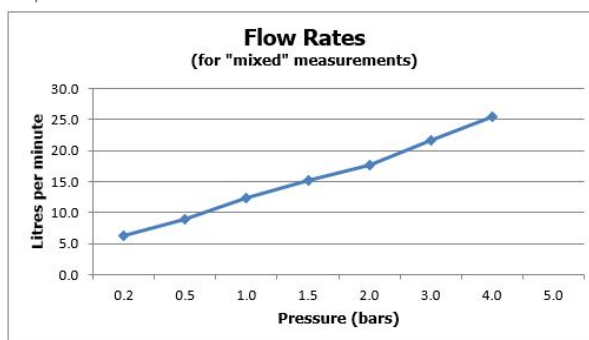

FINISH:

Brushed Gold

MINIMUM OPERATING PRESSURE:

0.2 bar LP (shower) 1.5 bar MP (bath)

FLOW RATE AT 3.0 BAR FLOW PRESSURE:

22 l/min

tel: 01934 744466
email: sales@vado.com
www.vado.com

where inspiration flows
taps | showering | accessories

FINISH:

Brushed Gold

MINIMUM OPERATING PRESSURE:

0.2 bar LP

FLOW RATE AT 3.0 BAR FLOW PRESSURE:

17.6 l/min

tel: 01934 744466
email: sales@vado.com
www.vado.com

where inspiration flows
taps | showering | accessories