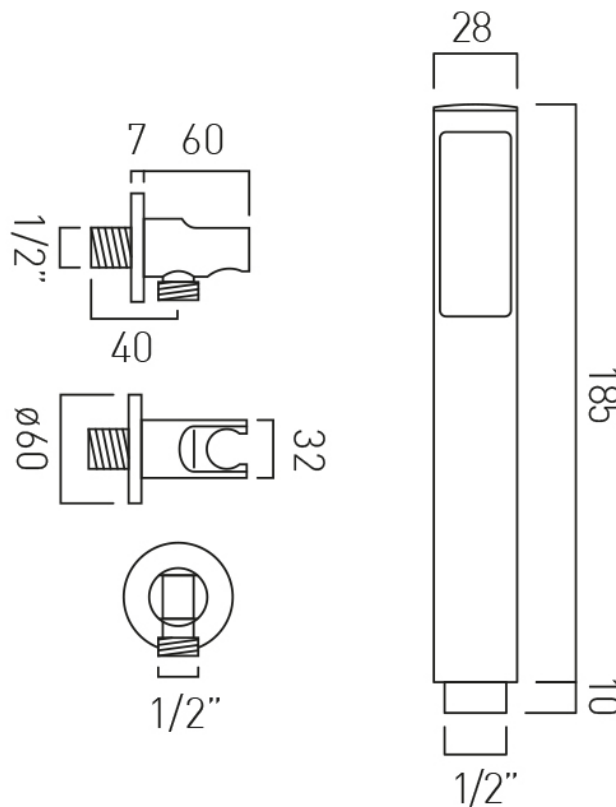

SPECIFICATION SHEET

COLLECTION: EDIT

PRODUCT CODE: IND-EDI147A-BRG

DESCRIPTION:

concealed shower valve with diverter
single lever
wall mounted
ceramic cartridge CAR-K35A
2 x 1/2" female inlets
2 x 1/2" female outlets
min-max wall mount 50-70mm

PRODUCT CODE: IND-SFMKWO/RO-BRG

DESCRIPTION:

single function mini shower kit
wall mounted
with hose and bracket with integral outlet
1/2" inlet
minimum operating pressure 0.2 bar LP

FINISH:

Brushed Gold

MINIMUM OPERATING PRESSURE:

0.2 bar LP

FLOW RATE AT 3.0 BAR FLOW PRESSURE:

29 l/min

tel: 01934 744466
email: sales@vado.com
www.vado.com

where inspiration flows
taps | showering | accessories

TECHNICAL DRAWING

COLLECTION: INDIVIDUAL

PRODUCT CODE: IND-SFMKWO/RO-BRG

tel: 01934 744466
email: sales@vado.com
www.vado.com

where inspiration flows
taps | showering | accessories

SPECIFICATION SHEET

COLLECTION: ORIGINS

PRODUCT CODE: IND-ORI140-BRG

DESCRIPTION:

bath spout
wall mounted
1/2" x 12mm threaded connections
sleeve slides entire length of spout
minimum operating pressure 0.2 bar LP