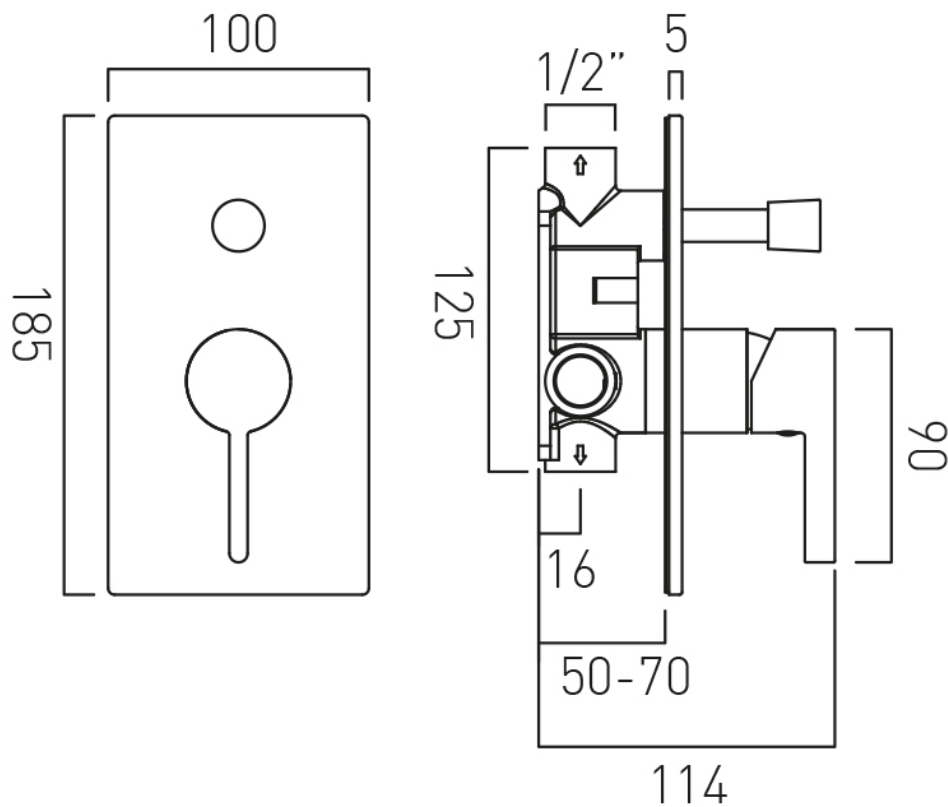

TECHNICAL DRAWING

COLLECTION: EDIT

PRODUCT CODE: IND-EDI147A-BRG

tel: 01934 744466
email: sales@vado.com
www.vado.com

where inspiration flows
taps | showering | accessories