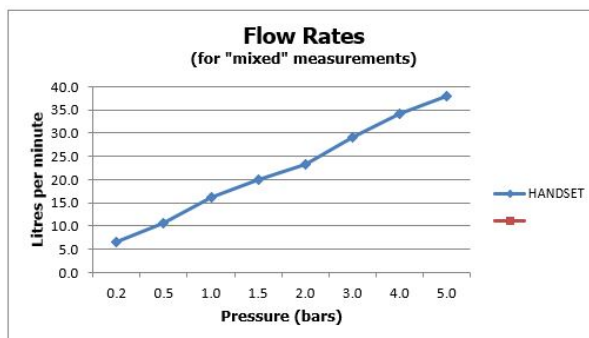

**FINISH:**

Brushed Gold

**MINIMUM OPERATING PRESSURE:**

0.2 bar LP

**FLOW RATE AT 3.0 BAR FLOW PRESSURE:**

29 l/min

tel: 01934 744466  
email: sales@vado.com  
www.vado.com

**where inspiration flows**  
taps | showering | accessories