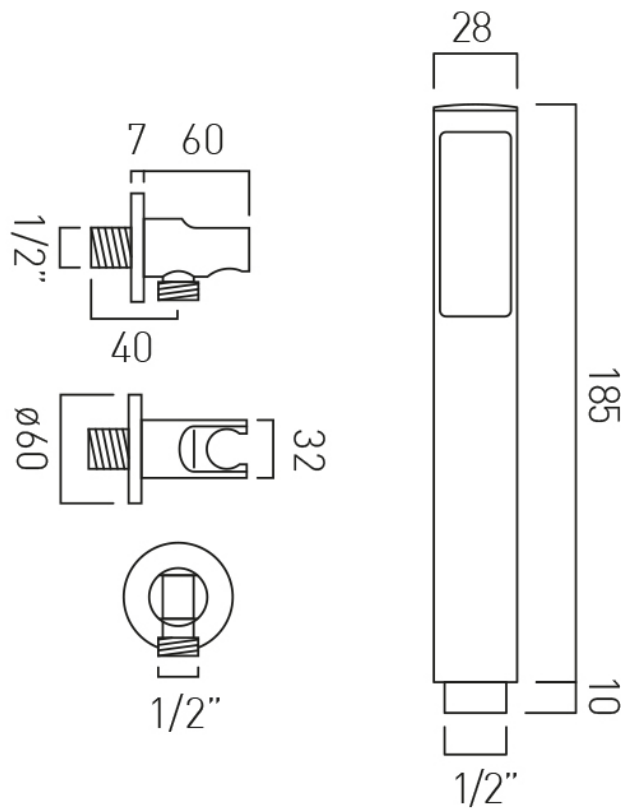

TECHNICAL DRAWING

COLLECTION: INDIVIDUAL

PRODUCT CODE: IND-SFMKWO/RO-BRG

tel: 01934 744466
email: sales@vado.com
www.vado.com

where inspiration flows
taps | showering | accessories