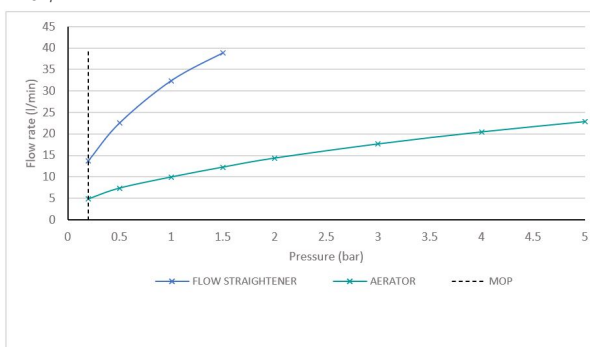

# SPECIFICATION SHEET

**COLLECTION:** ORIGINS

**PRODUCT CODE:** IND-ORI140-BRG

**DESCRIPTION:**

bath spout  
wall mounted  
1/2" x 12mm threaded connections  
sleeve slides entire length of spout  
minimum operating pressure 0.2 bar LP

**FINISH:**

Brushed Gold

**MINIMUM OPERATING PRESSURE:**

0.2 bar LP

**FLOW RATE AT 3.0 BAR FLOW PRESSURE:**

17.6 l/min

tel: 01934 744466  
email: sales@vado.com  
www.vado.com

**where inspiration flows**  
taps | showering | accessories