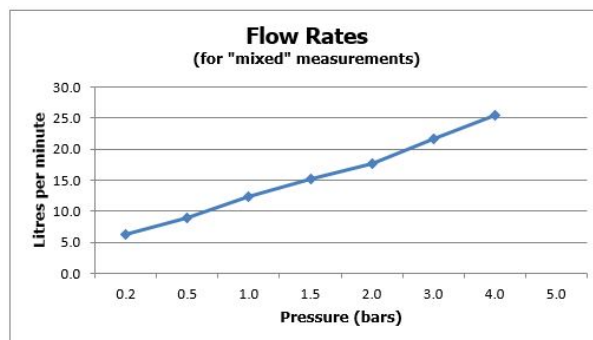

# SPECIFICATION SHEET

**COLLECTION:** ORIGINS

**PRODUCT CODE:** IND-ORI147A-BRG

**DESCRIPTION:**

concealed shower valve with diverter  
single lever  
wall mounted  
ceramic cartridge CAR-K35A  
2 x 1/2" female inlets  
2 x 1/2" female outlets  
min-max wall mount 70-95mm  
optimum installation depth 83mm  
minimum operating pressure 0.2 bar LP shower / 1.5 bar MP bath

**FINISH:**

Brushed Gold

**MINIMUM OPERATING PRESSURE:**

0.2 bar LP (shower) 1.5 bar MP (bath)

**FLOW RATE AT 3.0 BAR FLOW PRESSURE:**

22 l/min

tel: 01934 744466  
email: sales@vado.com  
www.vado.com

**where inspiration flows**  
taps | showering | accessories