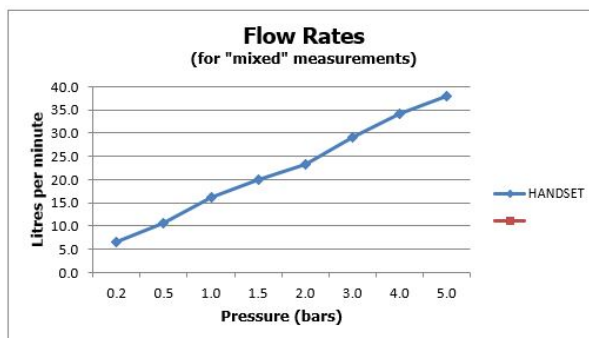

FINISH:

Brushed Gold

MINIMUM OPERATING PRESSURE:

0.2 bar LP (shower) 1.0 bar MP (bath)

FLOW RATE AT 3.0 BAR FLOW PRESSURE:

30 l/min

tel: 01934 744466
email: sales@vado.com
www.vado.com

where inspiration flows
taps | showering | accessories

PRODUCT CODE: IND-SFMKWO/RO-BRG

DESCRIPTION:

single function mini shower kit
wall mounted
with hose and bracket with integral outlet
1/2" inlet
minimum operating pressure 0.2 bar LP

FINISH:

Brushed Gold

MINIMUM OPERATING PRESSURE:

0.2 bar LP

FLOW RATE AT 3.0 BAR FLOW PRESSURE:

29 l/min

tel: 01934 744466
email: sales@vado.com
www.vado.com

where inspiration flows
taps | showering | accessories

TECHNICAL DRAWING

COLLECTION: INDIVIDUAL

PRODUCT CODE: IND-SFMKWO/RO-BRG