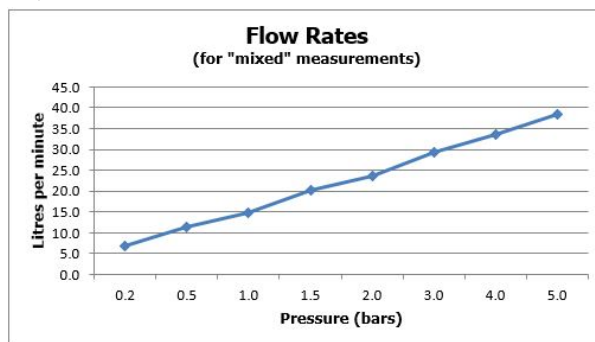

SPECIFICATION SHEET

COLLECTION: ELEMENTS

PRODUCT CODE: IND-ELE148D/2-BRG

DESCRIPTION:

DX Elements
concealed 2 outlet, 2 handle thermostatic shower valve with integrated diverter
wall mounted
with circular backplate
thermostatic cartridge V-001C-PLA
diverter cartridge FL-804-33X/3X
2 x 3/4" female inlets
2 x 3/4" female outlets
includes 3/4" - 1/2" adaptors
inc. bleed valve for system flush on installation
min-max wall mount 70-95mm
optimum installation depth 82mm
minimum operating pressure 0.2 bar LP (shower)
minimum operating pressure 1.0 bar MP (bath)

FINISH:

Brushed Gold

MINIMUM OPERATING PRESSURE:

0.2 bar LP (shower) 1.0 bar MP (bath)

FLOW RATE AT 3.0 BAR FLOW PRESSURE:

30 l/min

tel: 01934 744466
email: sales@vado.com
www.vado.com

where inspiration flows
taps | showering | accessories