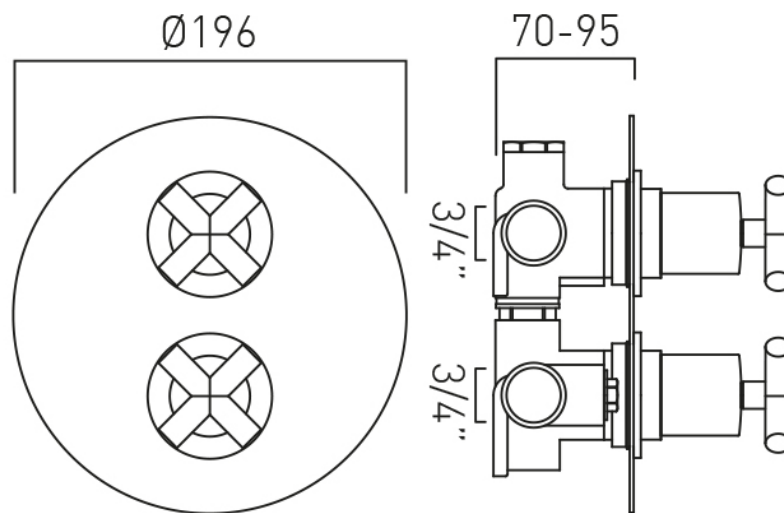

TECHNICAL DRAWING

COLLECTION: ELEMENTS

PRODUCT CODE: IND-ELE148D/2-BRG

tel: 01934 744466
email: sales@vado.com
www.vado.com

where inspiration flows
taps | showering | accessories