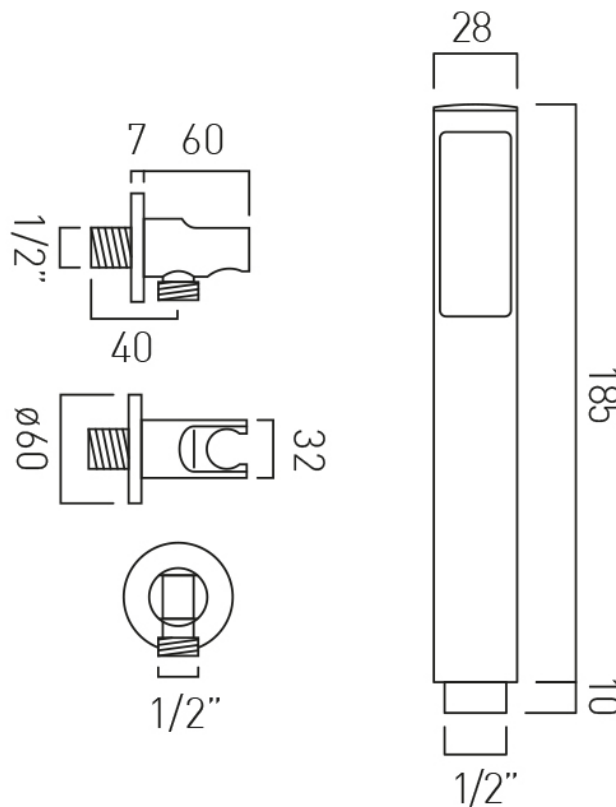

SPECIFICATION SHEET

COLLECTION: ELEMENTS

PRODUCT CODE: IND-ELE148D/2-BRG

DESCRIPTION:

DX Elements
concealed 2 outlet, 2 handle thermostatic shower valve with integrated diverter
wall mounted
with circular backplate
thermostatic cartridge V-001C-PLA
diverter cartridge FL-804-33X/3X
2 x 3/4" female inlets
2 x 3/4" female outlets
includes 3/4" - 1/2" adaptors
inc. bleed valve for system flush on installation
min-max wall mount 70-95mm
optimum installation depth 82mm
minimum operating pressure 0.2 bar LP (shower)
minimum operating pressure 1.0 bar MP (bath)

PRODUCT CODE: IND-SFMKWO/RO-BRG

DESCRIPTION:

single function mini shower kit
wall mounted
with hose and bracket with integral outlet
1/2" inlet
minimum operating pressure 0.2 bar LP

FINISH:

Brushed Gold

MINIMUM OPERATING PRESSURE:

0.2 bar LP

FLOW RATE AT 3.0 BAR FLOW PRESSURE:

29 l/min

tel: 01934 744466
email: sales@vado.com
www.vado.com

where inspiration flows
taps | showering | accessories

TECHNICAL DRAWING

COLLECTION: INDIVIDUAL

PRODUCT CODE: IND-SFMKWO/RO-BRG

tel: 01934 744466
email: sales@vado.com
www.vado.com

where inspiration flows
taps | showering | accessories

SPECIFICATION SHEET

COLLECTION: ORIGINS

PRODUCT CODE: IND-ORI140-BRG

DESCRIPTION:

bath spout
wall mounted
1/2" x 12mm threaded connections
sleeve slides entire length of spout
minimum operating pressure 0.2 bar LP