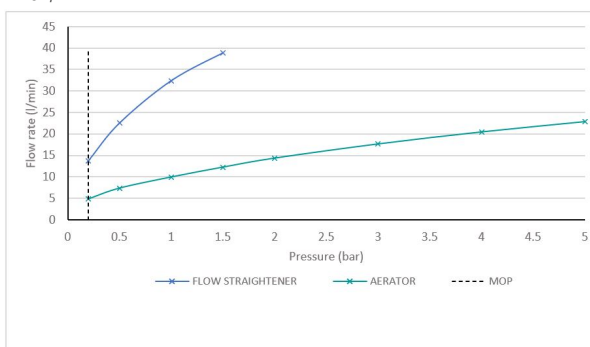

FINISH:

Brushed Gold

MINIMUM OPERATING PRESSURE:

0.2 bar LP

FLOW RATE AT 3.0 BAR FLOW PRESSURE:

17.6 l/min

tel: 01934 744466
email: sales@vado.com
www.vado.com

where inspiration flows
taps | showering | accessories