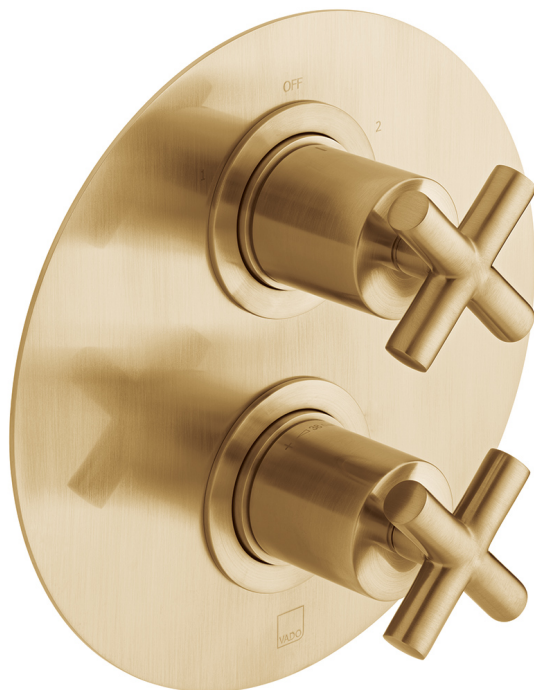

SPECIFICATION SHEET

COLLECTION: ELEMENTS

PRODUCT CODE: IND-ELE148D/2-BRG

DESCRIPTION:

DX Elements
concealed 2 outlet, 2 handle thermostatic shower valve with integrated diverter
wall mounted
with circular backplate
thermostatic cartridge V-001C-PLA
diverter cartridge FL-804-33X/3X
2 x 3/4" female inlets
2 x 3/4" female outlets
includes 3/4" - 1/2" adaptors
inc. bleed valve for system flush on installation
min-max wall mount 70-95mm
optimum installation depth 82mm
minimum operating pressure 0.2 bar LP (shower)
minimum operating pressure 1.0 bar MP (bath)

FINISH:

Brushed Gold

MINIMUM OPERATING PRESSURE:

0.2 bar LP (shower) 1.0 bar MP (bath)

FLOW RATE AT 3.0 BAR FLOW PRESSURE:

30 l/min

tel: 01934 744466
email: sales@vado.com
www.vado.com

where inspiration flows
taps | showering | accessories

PRODUCT CODE: IND-SFMKWO/RO-BRG

DESCRIPTION:

single function mini shower kit
wall mounted
with hose and bracket with integral outlet
1/2" inlet
minimum operating pressure 0.2 bar LP

FINISH:

Brushed Gold

MINIMUM OPERATING PRESSURE:

tel: 01934 744466
email: sales@vado.com
www.vado.com

where inspiration flows
taps | showering | accessories

SPECIFICATION SHEET

COLLECTION: ORIGINS

PRODUCT CODE: IND-ORI140-BRG

DESCRIPTION:

bath spout
wall mounted
1/2" x 12mm threaded connections
sleeve slides entire length of spout
minimum operating pressure 0.2 bar LP