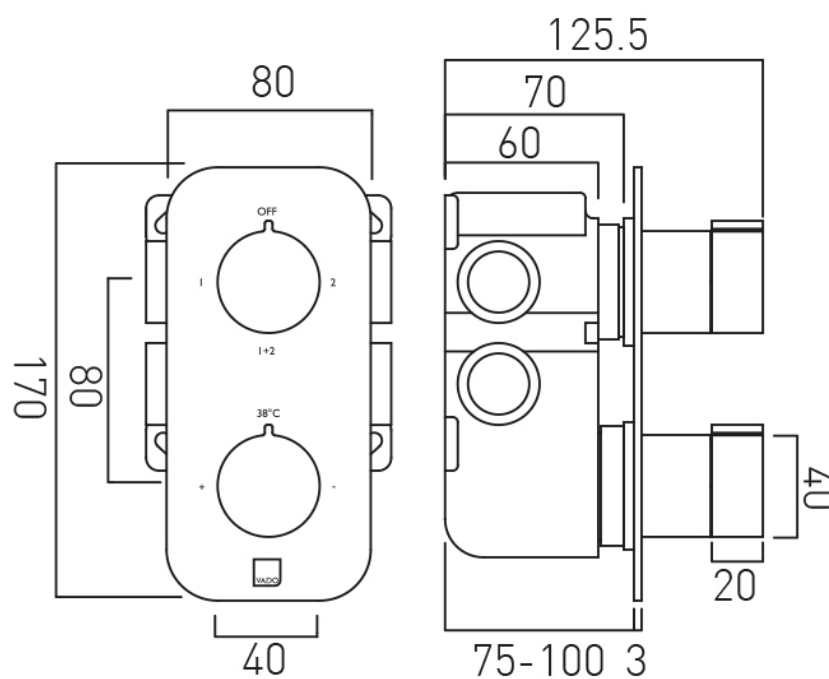

diverter cartridge FL-802-33/2MX

2 x 3/4" female inlets

2 x 3/4" female outlets

includes 3/4" - 1/2" adaptors

supplied with mortar/tile guard

min-max wall mount 75-100mm

optimum installation depth 87mm

minimum operating pressure 0.2 bar LP (shower) / 1.0

tel: 01934 744466

email: sales@vado.com

www.vado.com

where inspiration flows

taps | showering | accessories

TECHNICAL DRAWING

COLLECTION: ALTITUDE

PRODUCT CODE: IND-T148/2-ALT-BRG

tel: 01934 744466
email: sales@vado.com
www.vado.com

where inspiration flows
taps | showering | accessories

SPECIFICATION SHEET

COLLECTION: INDIVIDUAL

PRODUCT CODE: IND-SFMKWO/RO-BRG

DESCRIPTION:

single function mini shower kit
wall mounted
with hose and bracket with integral outlet
1/2" inlet
minimum operating pressure 0.2 bar LP

PRODUCT CODE: IND-ORI140-BRG

DESCRIPTION:

bath spout
wall mounted
1/2" x 12mm threaded connections
sleeve slides entire length of spout
minimum operating pressure 0.2 bar LP

FINISH:

Brushed Gold

MINIMUM OPERATING PRESSURE: