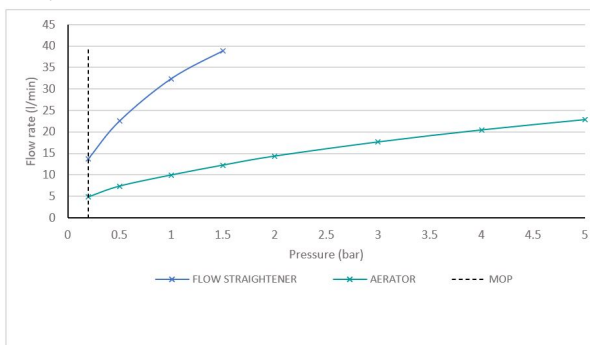

PRODUCT CODE: IND-ORI140-BRG

DESCRIPTION:

bath spout
wall mounted
1/2" x 12mm threaded connections
sleeve slides entire length of spout
minimum operating pressure 0.2 bar LP

FINISH:

Brushed Gold

MINIMUM OPERATING PRESSURE:

0.2 bar LP

FLOW RATE AT 3.0 BAR FLOW PRESSURE:

17.6 l/min

tel: 01934 744466
email: sales@vado.com
www.vado.com

where inspiration flows
taps | showering | accessories

TECHNICAL DRAWING

COLLECTION: ORIGINS

PRODUCT CODE: IND-ORI140-BRG