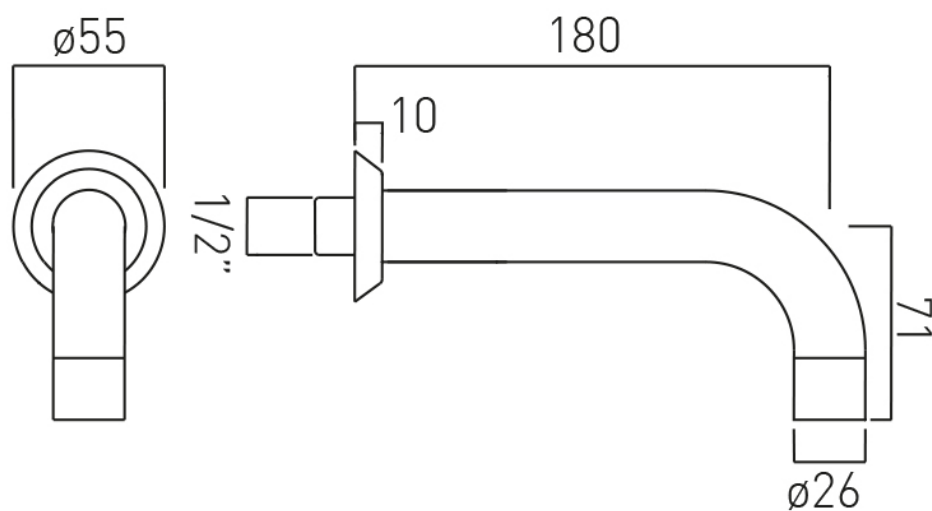

PRODUCT CODE: IND-ORI140-BRG

DESCRIPTION:

bath spout
wall mounted
1/2" x 12mm threaded connections
sleeve slides entire length of spout
minimum operating pressure 0.2 bar LP

FINISH:

Brushed Gold

MINIMUM OPERATING PRESSURE:

0.2 bar LP

FLOW RATE AT 3.0 BAR FLOW PRESSURE:

17.6 l/min

tel: 01934 744466
email: sales@vado.com
www.vado.com

where inspiration flows
taps | showering | accessories

TECHNICAL DRAWING

COLLECTION: ORIGINS

PRODUCT CODE: IND-ORI140-BRG