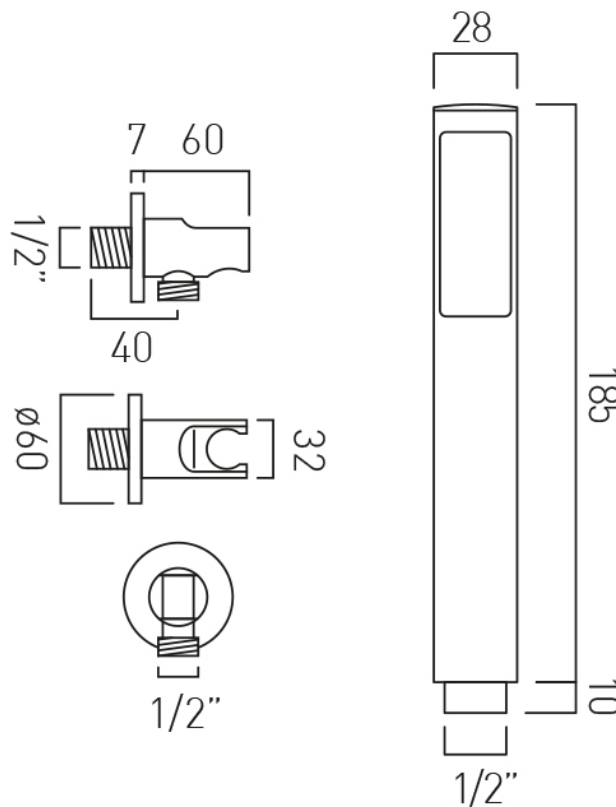

TECHNICAL DRAWING

COLLECTION: INDIVIDUAL

PRODUCT CODE: IND-SFMKWO/RO-BRG

tel: 01934 744466
email: sales@vado.com
www.vado.com

where inspiration flows
taps | showering | accessories