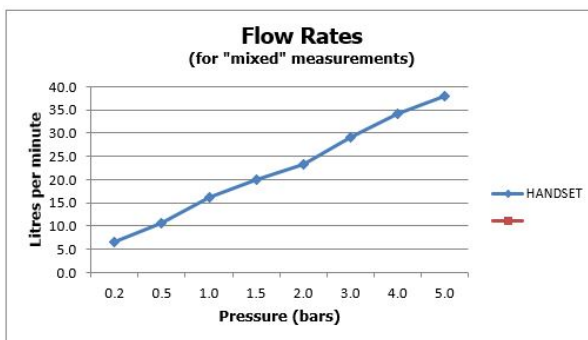

bar MP (bath)

FINISH:

Brushed Gold

MINIMUM OPERATING PRESSURE:

0.2 bar LP (shower) 1.0 bar MP (bath)

FLOW RATE AT 3.0 BAR FLOW PRESSURE:

32 l/min

15 year guarantee

FINISH:

Brushed Gold

MINIMUM OPERATING PRESSURE:

0.2 bar LP

FLOW RATE AT 3.0 BAR FLOW PRESSURE:

29 l/min

tel: 01934 744466
email: sales@vado.com
www.vado.com

where inspiration flows
taps | showering | accessories