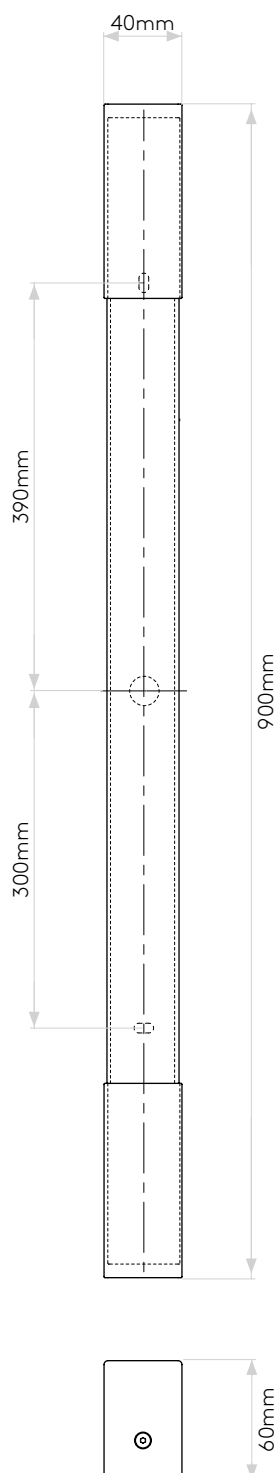

## GENERAL

LOCATION:	Bathroom
CLASS:	CE (Class II)
IP RATING:	IP44
BATHROOM ZONE:	Zone 2, 3
DRIVER REQUIRED:	No
INSTALLATION ORIENTATION:	Wall Mount
MAIN MATERIAL:	Metal - Aluminium
DIMENSIONS (mm):	H: 900 W: 40 D: 60
CUT OUT HOLE (mm):	-
RECESS DEPTH (mm):	-
FIRE RATING:	-
CABLE LENGTH (mm):	-
GROSS WEIGHT (kg):	1.72

## LAMP

LIGHT SOURCE:	T5
WATTAGE:	21W
LAMP INCLUDED:	No
MAXIMUM LAMP LENGTH (mm):	-
LUMINOUS FLUX (lm):	735
COLOUR TEMP (K):	Lamp Dependent
CRI (Ra):	Lamp Dependent
MACADAM ELLIPSE:	-
TILT ADJUSTABLE ANGLE (°):	-
ROTATION ADJUSTABLE ANGLE (°):	-
LIFETIME (hrs):	12000
BEAM ANGLE (°):	-

## ADDITIONAL INFORMATION:

SHADE INCLUDED:	-
SHADE/DIFFUSER MATERIAL:	Polycarbonate
SHADE/DIFFUSER FINISH	White
F MARK:	Suitable for mounting on flammable materials

CODE: 1150003  
FINISH: POLISHED CHROME

Please note that some dimensions may vary slightly due to manufacturing tolerances, this includes cable entry and fixing holes

Veuillez noter que certaines dimensions peuvent varier légèrement en raison des tolérances de fabrication, y compris l'entrée de câble et les trous de fixation.