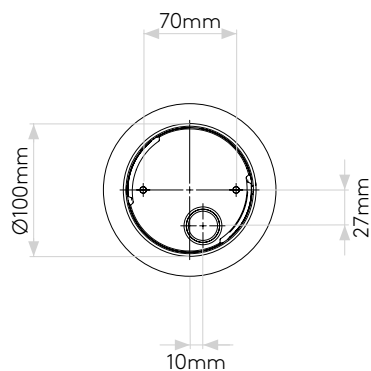

Please note that some dimensions may vary slightly due to manufacturing tolerances, this includes cable entry and fixing holes

Veuillez noter que certaines dimensions peuvent varier légèrement en raison des tolérances de fabrication, y compris l'entrée de câble et les trous de fixation.

Bitte beachten Sie, dass die Maße Fertigungstoleranzen unterliegen und daher in geringem Umfang von der angegebenen Größe abweichen können. Dies gilt auch für Kabeleingänge und Befestigungslöcher.

Si prega notare che possono esserci piccole variazioni in alcune dimensioni dovute alle tolleranze di produzione, queste includono l'ingresso del cavo e i fori di fissaggio.