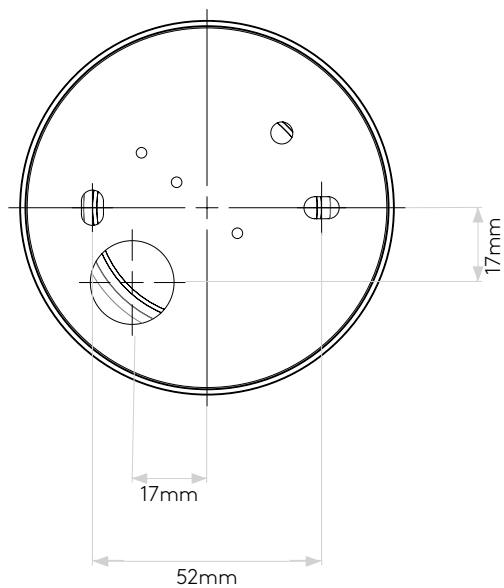

Please note that some dimensions may vary slightly due to manufacturing tolerances, this includes cable entry and fixing holes

Veillez noter que certaines dimensions peuvent varier légèrement en raison des tolérances de fabrication, y compris l'entrée de câble et les trous de fixation.

Bitte beachten Sie, dass die Maße Fertigungstoleranzen unterliegen und daher in geringem Umfang von der angegebenen Größe abweichen können. Dies gilt auch für Kabeleingänge und Befestigungslöcher.

Si prega notare che possono esserci piccole variazioni in alcune dimensioni dovute alle tolleranze di produzione, queste includono l'ingresso del cavo e i fori di fissaggio.