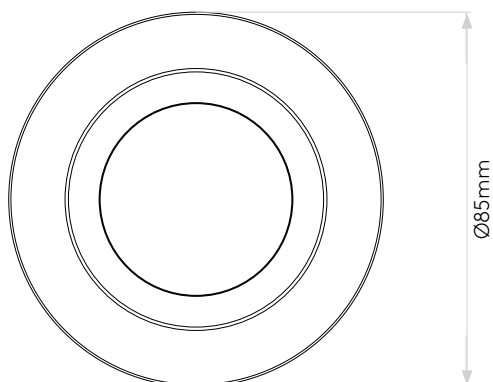

Please note that some dimensions may vary slightly due to manufacturing tolerances, this includes cable entry and fixing holes

Veillez noter que certaines dimensions peuvent varier légèrement en raison des tolérances de fabrication, y compris l'entrée de câble et les trous de fixation.

Bitte beachten Sie, dass die Maße Fertigungstoleranzen unterliegen und daher in geringem Umfang von der angegebenen Größe abweichen können. Dies gilt auch für Kabeleingänge und Befestigungslöcher.

Si prega notare che possono esserci piccole variazioni in alcune dimensioni dovute alle tolleranze di produzione, queste includono l'ingresso del cavo e i fori di fissaggio.