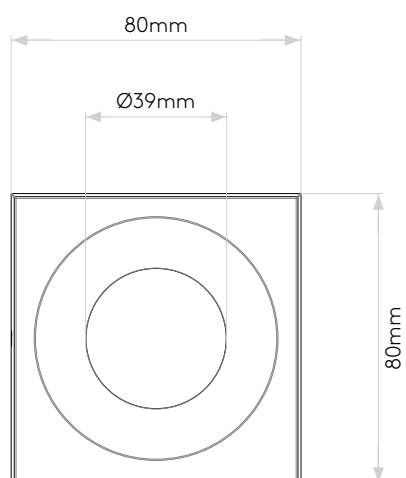

Please note that some dimensions may vary slightly due to manufacturing tolerances, this includes cable entry and fixing holes

Veillez noter que certaines dimensions peuvent varier légèrement en raison des tolérances de fabrication, y compris l'entrée de câble et les trous de fixation.

Bitte beachten Sie, dass die Maße Fertigungstoleranzen unterliegen und daher in geringem Umfang von der angegebenen Größe abweichen können. Dies gilt auch für Kabeingänge und Befestigungslöcher.

Si prega notare che possono esserci piccole variazioni in alcune dimensioni dovute alle tolleranze di produzione, queste includono l'ingresso del cavo e i fori di fissaggio.