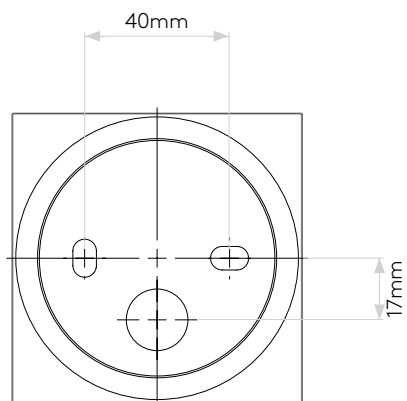

Please note that some dimensions may vary slightly due to manufacturing tolerances, this includes cable entry and fixing holes

Veillez noter que certaines dimensions peuvent varier légèrement en raison des tolérances de fabrication, y compris l'entrée de câble et les trous de fixation.

Bitte beachten Sie, dass die Maße Fertigungstoleranzen unterliegen und daher in geringem Umfang von der angegebenen Größe abweichen können. Dies gilt auch für Kabeingänge und Befestigungslöcher.

Si prega notare che possono esserci piccole variazioni in alcune dimensioni dovute alle tolleranze di produzione, queste includono l'ingresso del cavo e i fori di fissaggio.