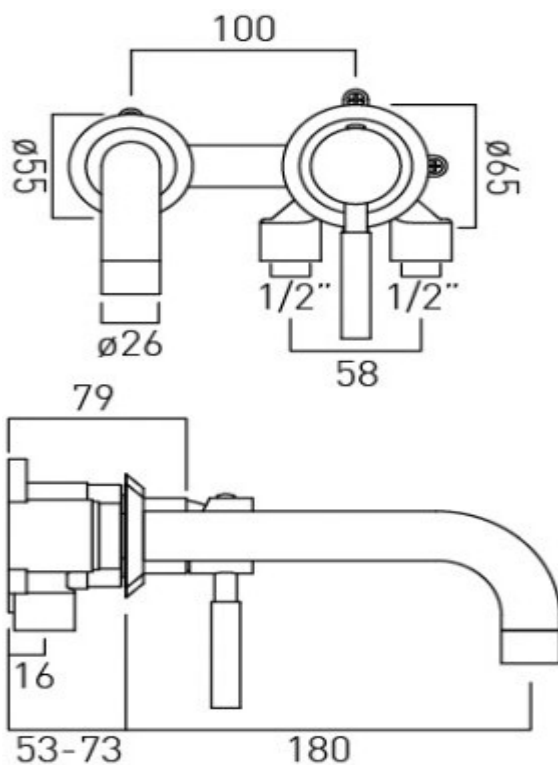

it's a personal experience
taps | showering | accessories

technical sheet

Brushed Gold: product code: ORI-109S/A-BRG

Brushed Nickel: product code: ORI-109S/A-BRN

Polished Gold: product code: ORI-109S/A-PG

Bright Nickel: product code: ORI-109S/A-BN

technical drawing:

description: 2 hole basin mixer
single lever
wall mounted
with water flow straightener
with water flow aerator
ceramic cartridge CAR-K35B
2 x 1/2" inlets
1 x 1/2" outlets
min-max wall mount 53-73mm for the valve