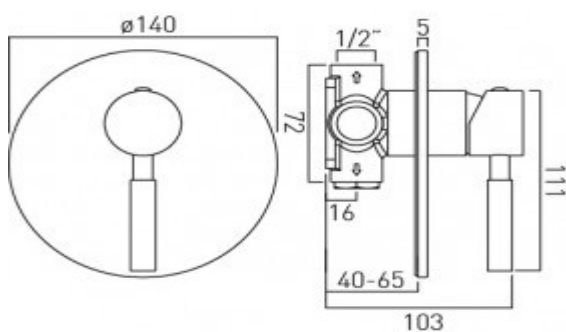

## technical sheet

Brushed Gold: product code: ORI-145/A-BRG

Brushed Nickel: product code: ORI-145/A-BRN

Polished Gold: product code: ORI-145/A-PG

Bright Nickel: product code: ORI-145/A-BN

technical drawing:

**description:** concealed shower valve  
single lever  
wall mounted  
ceramic cartridge CAR-K35A  
2 x 1/2" inlets  
2 x 1/2" outlet (one is blanked off)  
min-max wall mount 40-65mm

**finishes:** Brushed Gold  
Brushed Nickel  
Polished Gold  
Bright Nickel