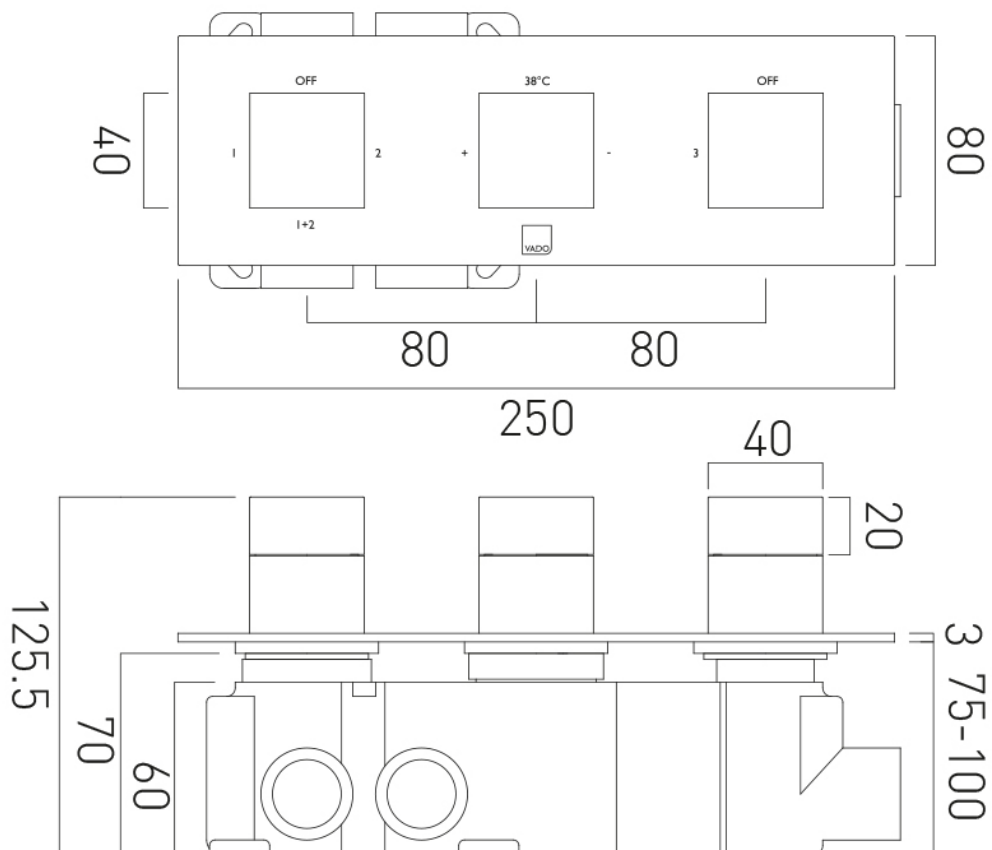

TECHNICAL DRAWING

COLLECTION: NOTION

PRODUCT CODE: IND-T128/3-H-NOT-BLK

tel: 01934 744466
email: sales@vado.com
www.vado.com

where inspiration flows
taps | showering | accessories