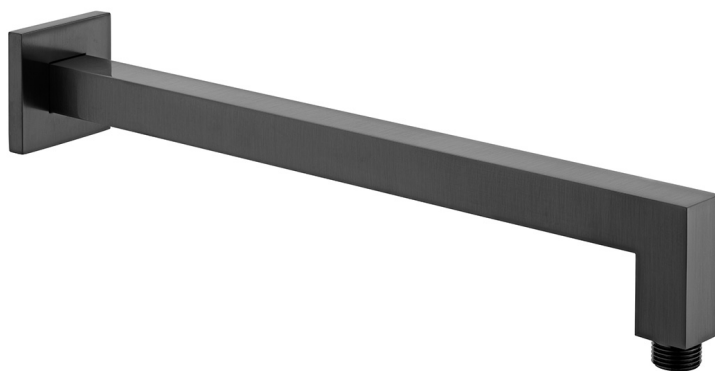

SPECIFICATION SHEET

COLLECTION:

PRODUCT CODE: IND-EFSA/SQ-BLK

DESCRIPTION:

shower arm square easy fit wall mounted

FINISH:

Brushed Black

tel: 01934 744466
email: sales@vado.com
www.vado.com

where inspiration flows
taps | showering | accessories