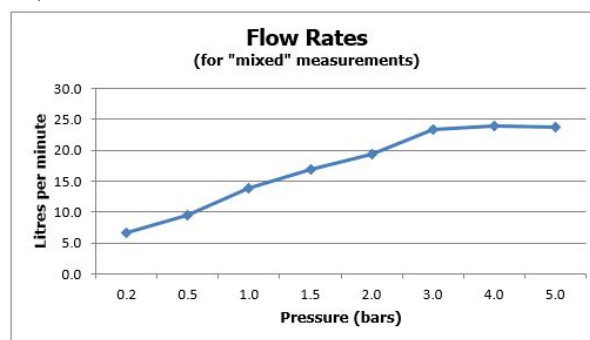

FLOW RATE AT 3.0 BAR FLOW PRESSURE:

24 l/min

tel: 01934 744466
email: sales@vado.com
www.vado.com

where inspiration flows
taps | showering | accessories