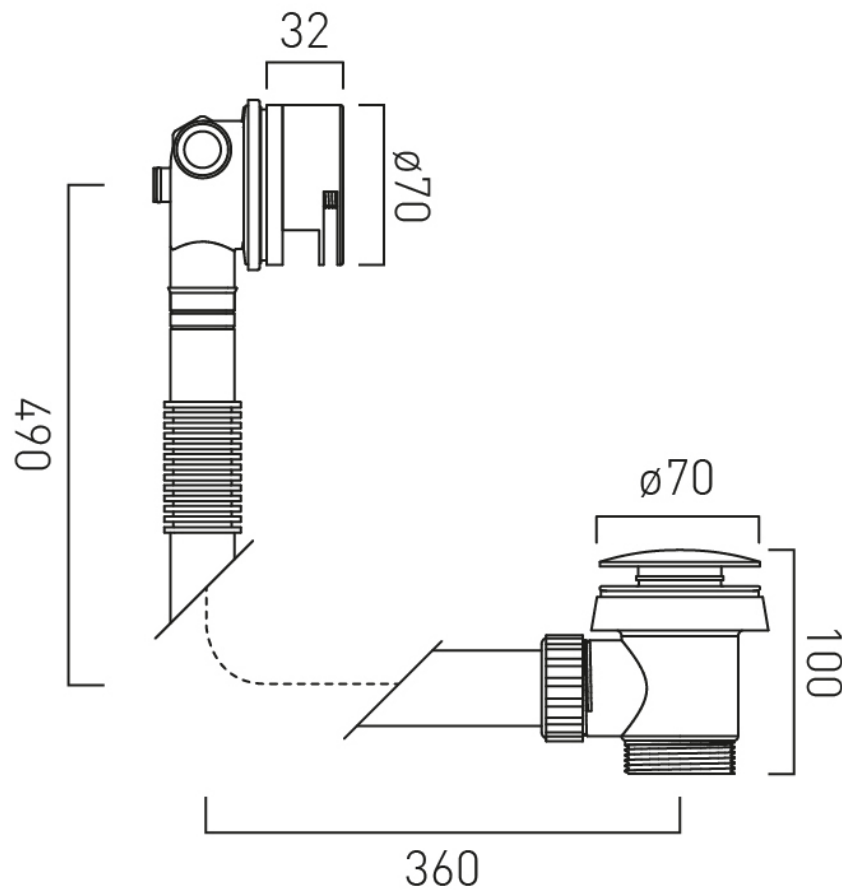

TECHNICAL DRAWING

COLLECTION:

PRODUCT CODE: IND-81389/RO-BLK

tel: 01934 744466
email: sales@vado.com
www.vado.com

where inspiration flows
taps | showering | accessories