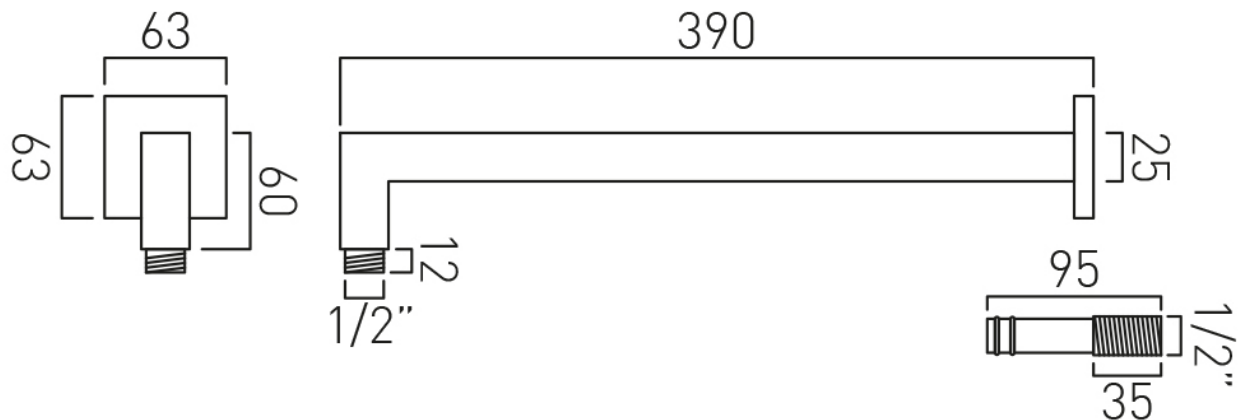

TECHNICAL DRAWING

COLLECTION:

PRODUCT CODE: IND-EFSA/SQ-BLK

tel: 01934 744466
email: sales@vado.com
www.vado.com

where inspiration flows
taps | showering | accessories