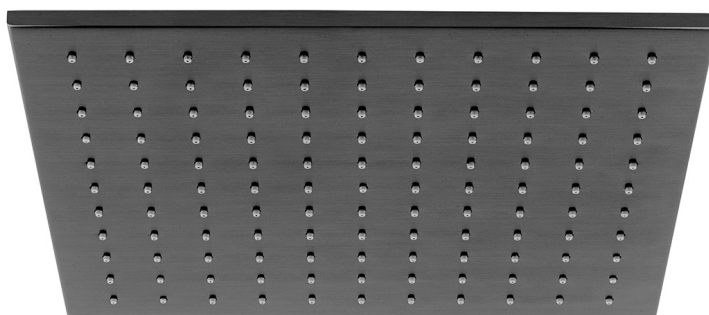

## DESCRIPTION:

Tablet Notion horizontal concealed 3 outlet 3 handle thermostatic shower valve with all-flow function wall mounted  
thermostatic cartridge V-001C-PLA  
diverter cartridge TAB-001G-DIV  
flow cartridge TAB-002A-3/4  
2 x 3/4" female inlets  
3 x 3/4" female outlets  
includes 3/4" - 1/2" adaptors  
supplied with mortar/tile guard  
min-max wall mount 75-100mm  
optimum installation depth 87mm  
minimum operating pressure  
0.2 bar LP (shower) 1.0 bar MP (bath)

## FINISH:

Brushed Black

## COLLECTION:

PRODUCT CODE: IND-SQ/30-BLK

## DESCRIPTION:

single function easy clean slim line square shower head  
300mm (12")

minimum operating pressure 0.2 bar LP