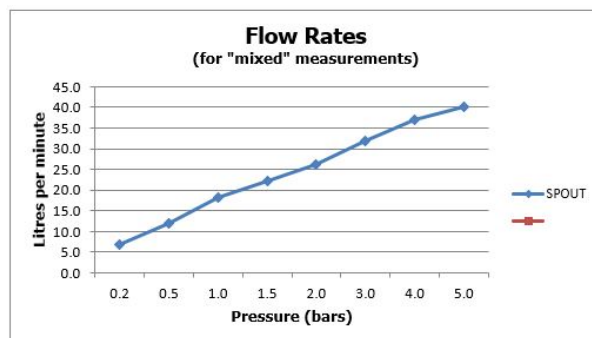

FLOW RATE AT 3.0 BAR FLOW PRESSURE:

33 l/min

15 year guarantee

tel: 01934 744466
email: sales@vado.com
www.vado.com

where inspiration flows
taps | showering | accessories