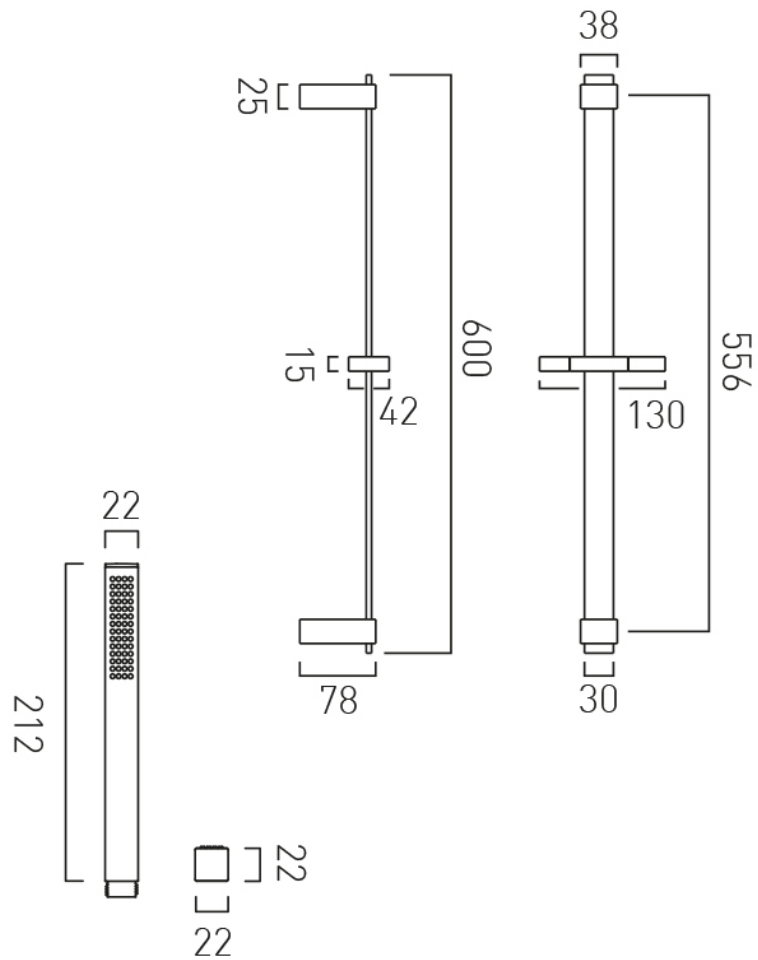

TECHNICAL DRAWING

COLLECTION:

PRODUCT CODE: IND-SFSRK/SQ-BLK

tel: 01934 744466
email: sales@vado.com
www.vado.com

where inspiration flows
taps | showering | accessories