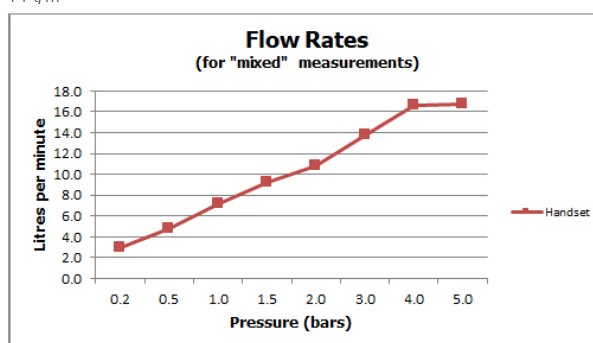

FLOW RATE AT 3.0 BAR FLOW PRESSURE:

14 l/m

15 year guarantee

tel: 01934 744466
email: sales@vado.com
www.vado.com

where inspiration flows
taps | showering | accessories