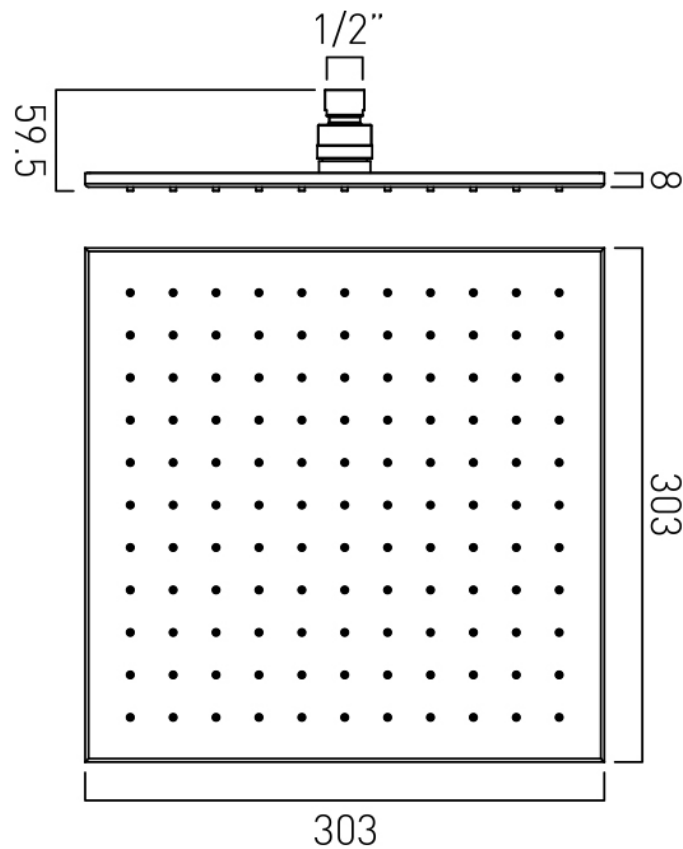

TECHNICAL DRAWING

COLLECTION:

PRODUCT CODE: IND-SQ/30-BLK

tel: 01934 744466
email: sales@vado.com
www.vado.com

where inspiration flows
taps | showering | accessories