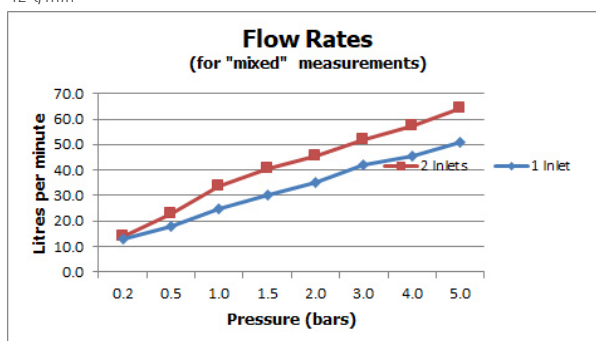

FLOW RATE AT 3.0 BAR FLOW PRESSURE:

42 l/min

tel: 01934 744466
email: sales@vado.com
www.vado.com

where inspiration flows
taps | showering | accessories