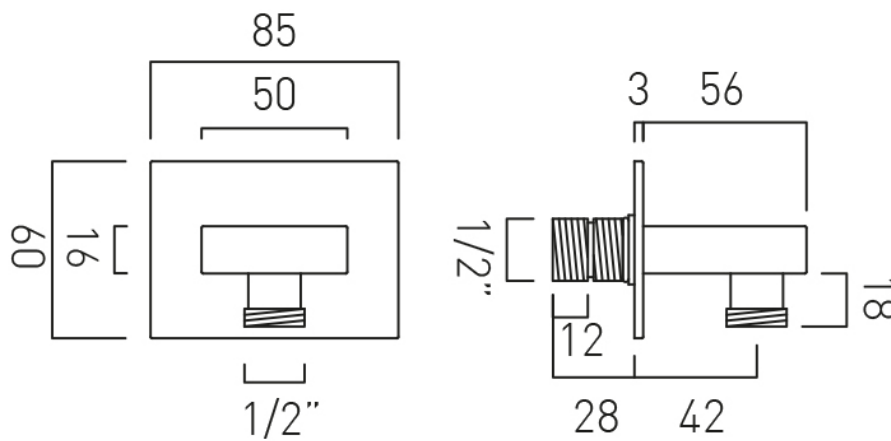

TECHNICAL DRAWING

COLLECTION:

PRODUCT CODE: IND-OUTLET/SQ-BLK

tel: 01934 744466
email: sales@vado.com
www.vado.com

where inspiration flows
taps | showering | accessories