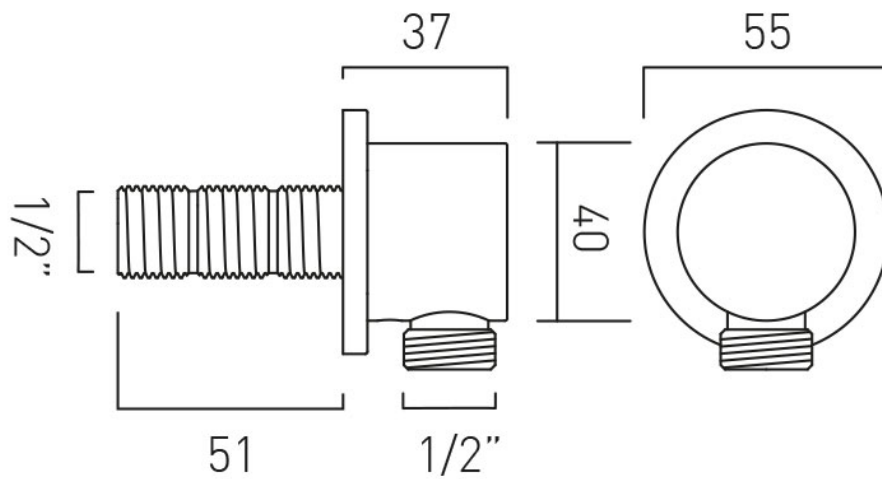

SPECIFICATION SHEET

COLLECTION:

PRODUCT CODE: IND-RO/30-BLK

DESCRIPTION:

single function easy clean slim line round shower head
300mm (12")

minimum operating pressure 1.0 bar MP

FINISH:

Brushed Black

Brushed Black

tel: 01934 744466
email: sales@vado.com
www.vado.com

where inspiration flows
taps | showering | accessories

TECHNICAL DRAWING

COLLECTION:

PRODUCT CODE: IND-OUTLET/R02-BLK

tel: 01934 744466
email: sales@vado.com
www.vado.com

where inspiration flows
taps | showering | accessories

SPECIFICATION SHEET

COLLECTION: ORIGINS

PRODUCT CODE: IND-ORI140-BLK

DESCRIPTION:

bath spout
wall mounted
1/2" x 12mm threaded connections
sleeve slides entire length of spout
minimum operating pressure 0.2 bar LP