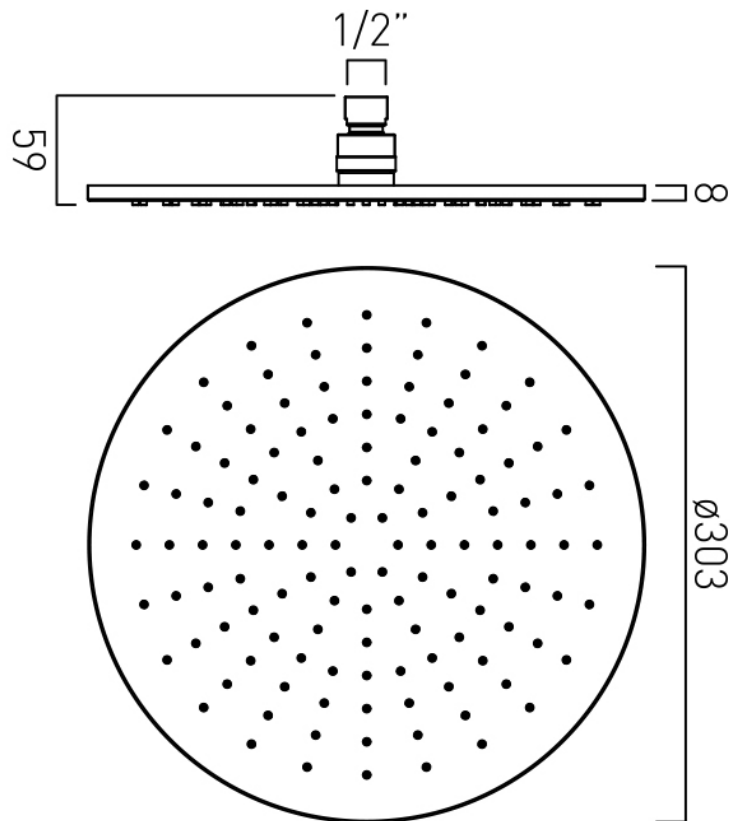

TECHNICAL DRAWING

COLLECTION:

PRODUCT CODE: IND-R0/30-BLK

tel: 01934 744466
email: sales@vado.com
www.vado.com

where inspiration flows
taps | showering | accessories