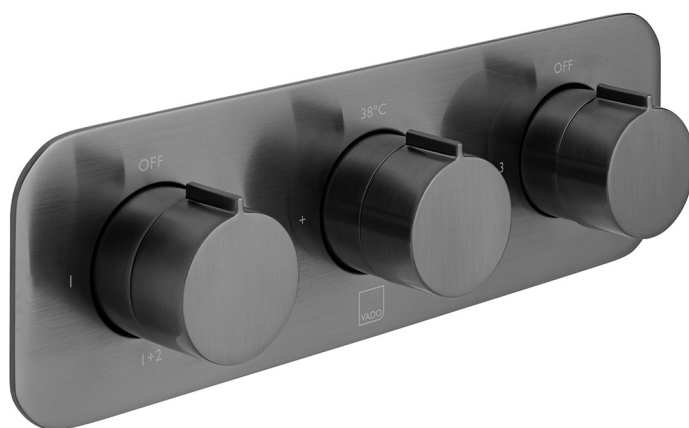

SPECIFICATION SHEET

COLLECTION: ALTITUDE

PRODUCT CODE: IND-T128/3-H-ALT-BLK

DESCRIPTION:

Tablet Altitude horizontal concealed 3 outlet 3 handle thermostatic shower valve with all-flow function wall mounted
thermostatic cartridge V-001C-PLA
diverter cartridge TAB-001G-DIV
flow cartridge TAB-002A-3/4
2 x 3/4" female inlets
3 x 3/4" female outlets
includes 3/4" - 1/2" adaptors
supplied with mortar/tile guard
min-max wall mount 75-100mm
optimum installation depth 87mm
minimum operating pressure 0.2 bar LP (shower) / 1.0 bar MP (bath)

SPECIFICATION SHEET

COLLECTION:

PRODUCT CODE: IND-RO/30-BLK

DESCRIPTION:

single function easy clean slim line round shower head
300mm (12")

minimum operating pressure 1.0 bar MP

FINISH:

Brushed Black

single-function slide rail shower kit with

- single function handset
- rub-clean
- 900mm slide rail
- 150cm shower hose
- wall mounted

minimum operating pressure 0.2 bar LP

FINISH:

Brushed Black

MINIMUM OPERATING PRESSURE:

where inspiration flows
taps | showering | accessories

SPECIFICATION SHEET

COLLECTION: ORIGINS

PRODUCT CODE: IND-ORI140-BLK

DESCRIPTION:

bath spout
wall mounted
1/2" x 12mm threaded connections
sleeve slides entire length of spout
minimum operating pressure 0.2 bar LP