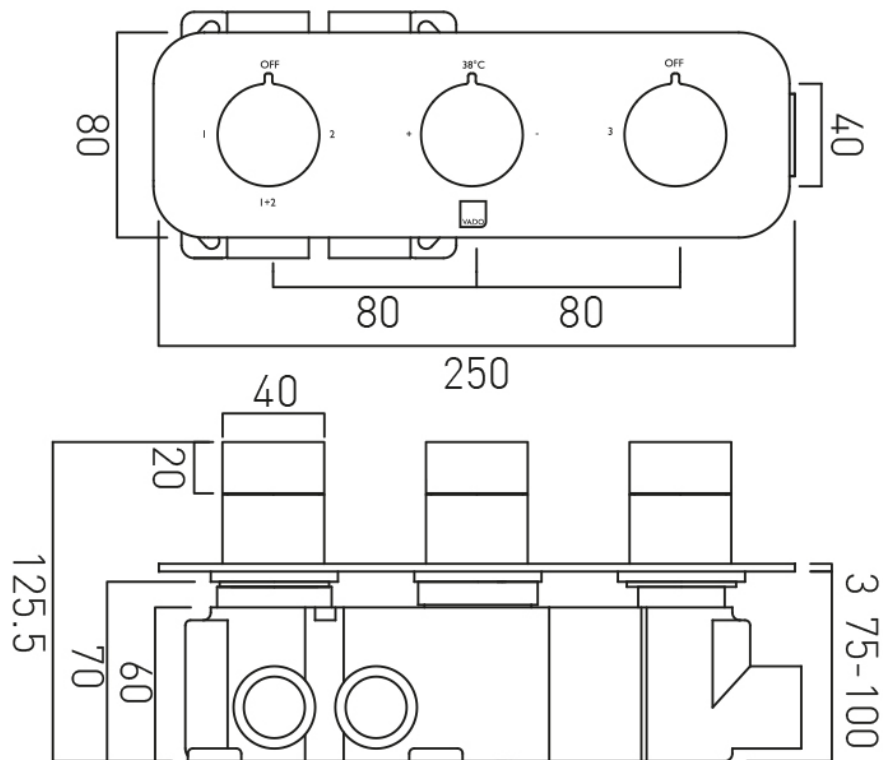

TECHNICAL DRAWING

COLLECTION: ALTITUDE

PRODUCT CODE: IND-T128/3-H-ALT-BLK

tel: 01934 744466
email: sales@vado.com
www.vado.com

where inspiration flows
taps | showering | accessories