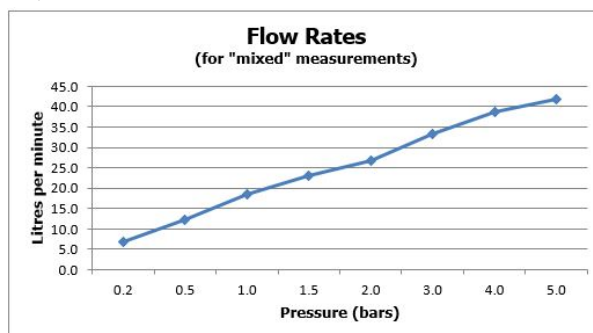

FINISH:

Brushed Black

MINIMUM OPERATING PRESSURE:

0.2 bar LP (shower) 1.0 bar MP (bath)

FLOW RATE AT 3.0 BAR FLOW PRESSURE:

33 l/min

15 year guarantee

tel: 01934 744466
email: sales@vado.com
www.vado.com

SPECIFICATION SHEET

COLLECTION:

PRODUCT CODE: IND-RO/30-BLK

DESCRIPTION:

single function easy clean slim line round shower head
300mm (12")

minimum operating pressure 1.0 bar MP

FINISH:

Brushed Black