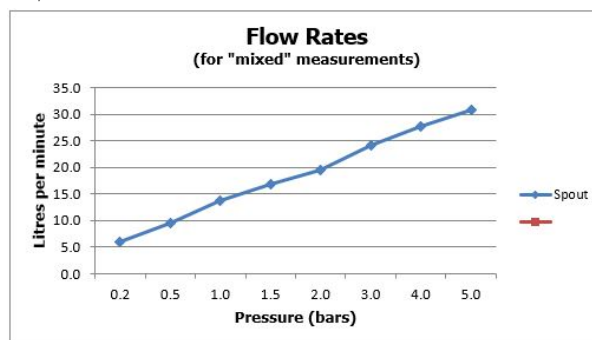

FLOW RATE AT 3.0 BAR FLOW PRESSURE:

24 l/min

tel: 01934 744466
email: sales@vado.com
www.vado.com

where inspiration flows
taps | showering | accessories