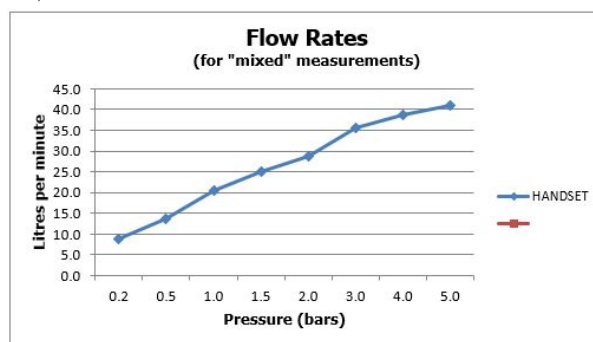

single-function slide rail shower kit with

- single function handset
- rub-clean
- 900mm slide rail
- 150cm shower hose
- wall mounted

minimum operating pressure 0.2 bar LP

FINISH:

Brushed Black

MINIMUM OPERATING PRESSURE:

0.2 bar LP

FLOW RATE AT 3.0 BAR FLOW PRESSURE:

31 l/min

tel: 01934 744466
email: sales@vado.com
www.vado.com

where inspiration flows
taps | showering | accessories

TECHNICAL DRAWING

COLLECTION:

PRODUCT CODE: IND-SFSRK/RO-BLK