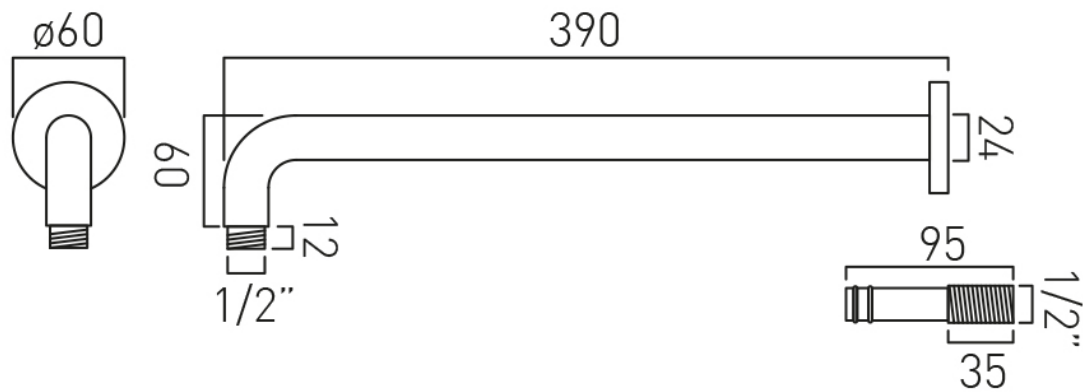

TECHNICAL DRAWING

COLLECTION:

PRODUCT CODE: IND-EFSA/RO-BLK

tel: 01934 744466
email: sales@vado.com
www.vado.com

where inspiration flows
taps | showering | accessories