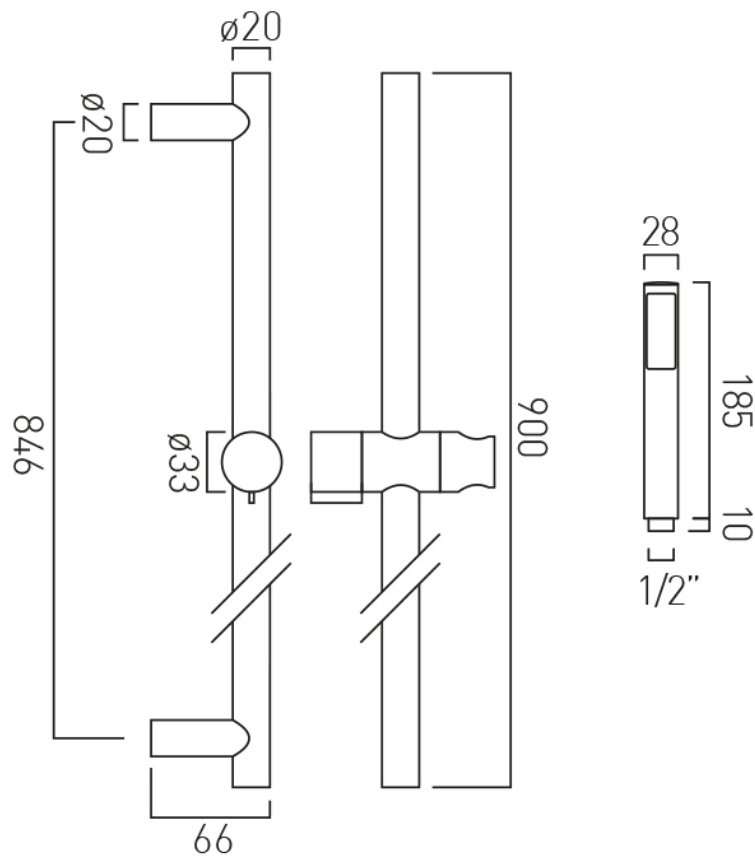

SPECIFICATION SHEET

COLLECTION:

PRODUCT CODE: IND-RO/30-BLK

DESCRIPTION:

single function easy clean slim line round shower head
300mm (12")

minimum operating pressure 1.0 bar MP

FINISH:

Brushed Black

single-function slide rail shower kit with

- single function handset
- rub-clean
- 900mm slide rail
- 150cm shower hose
- wall mounted

minimum operating pressure 0.2 bar LP

FINISH:

Brushed Black

MINIMUM OPERATING PRESSURE:

0.2 bar LP

FLOW RATE AT 3.0 BAR FLOW PRESSURE:

31 l/min

tel: 01934 744466
email: sales@vado.com
www.vado.com

where inspiration flows
taps | showering | accessories

TECHNICAL DRAWING

COLLECTION:

PRODUCT CODE: IND-SFSRK/RO-BLK

where inspiration flows
taps | showering | accessories

SPECIFICATION SHEET

COLLECTION: ORIGINS

PRODUCT CODE: IND-ORI140-BLK

DESCRIPTION:

bath spout
wall mounted
1/2" x 12mm threaded connections
sleeve slides entire length of spout
minimum operating pressure 0.2 bar LP