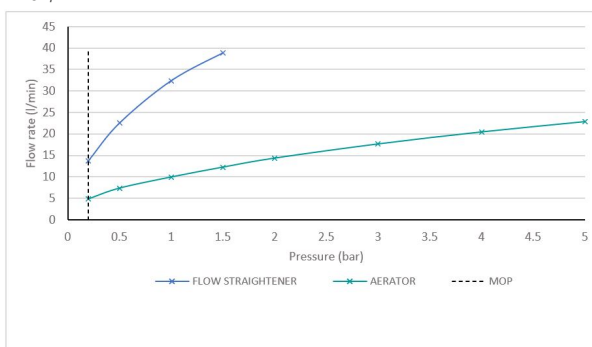

where inspiration flows
taps | showering | accessories

SPECIFICATION SHEET

COLLECTION: ORIGINS

PRODUCT CODE: IND-ORI140-BLK

DESCRIPTION:

bath spout
wall mounted
1/2" x 12mm threaded connections
sleeve slides entire length of spout
minimum operating pressure 0.2 bar LP

FINISH:

Brushed Black

MINIMUM OPERATING PRESSURE:

0.2 bar LP

FLOW RATE AT 3.0 BAR FLOW PRESSURE:

17.6 l/min

tel: 01934 744466
email: sales@vado.com
www.vado.com

where inspiration flows
taps | showering | accessories