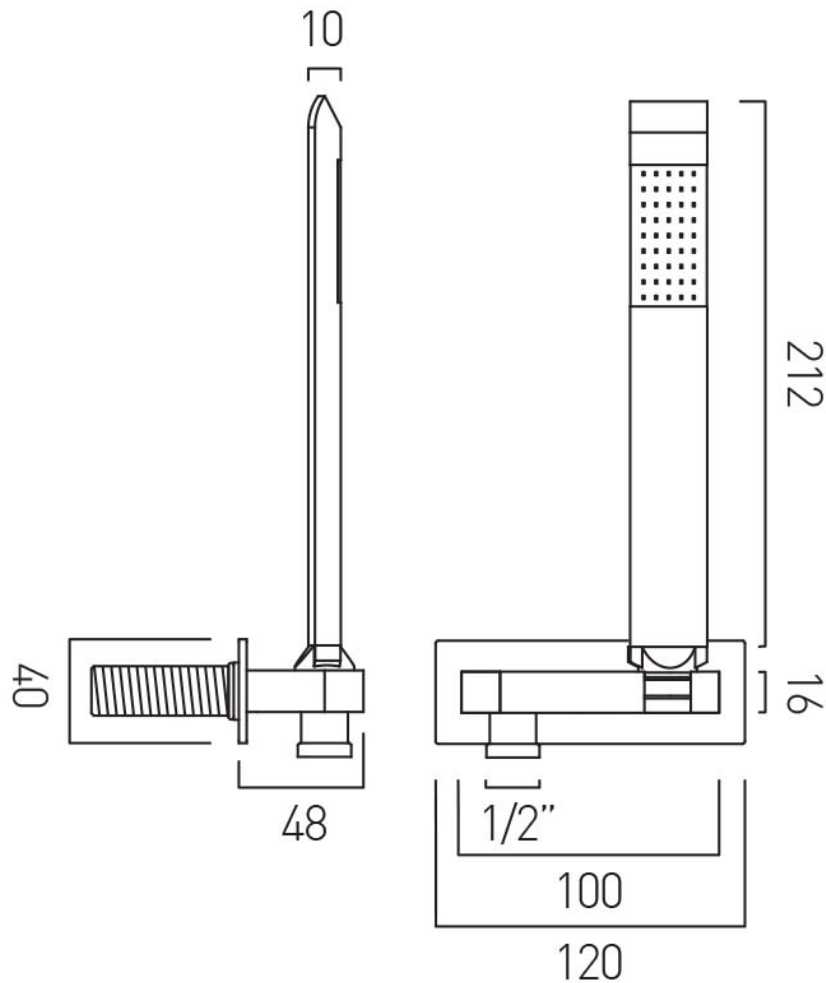

SPECIFICATION SHEET

COLLECTION: OMIKA NOIR

PRODUCT CODE: IND-OMI/SFMKWO/A-PB

DESCRIPTION:

single function mini shower kit
wall mounted
with 150cm shower hose
and bracket with integrated outlet
1/2" inlet
35mm adjustable thread,
0-11mm wall mount tolerance
minimum operating pressure 1.0 bar MP

FINISH:

Polished Black

MINIMUM OPERATING PRESSURE:

1.0 bar MP

FLOW RATE AT 3.0 BAR FLOW PRESSURE:

21 l/min

tel: 01934 744466
email: sales@vado.com
www.vado.com

where inspiration flows
taps | showering | accessories

TECHNICAL DRAWING

COLLECTION: OMIKA NOIR

PRODUCT CODE: IND-OMI/SFMKWO/A-PB

tel: 01934 744466
email: sales@vado.com
www.vado.com

where inspiration flows
taps | showering | accessories