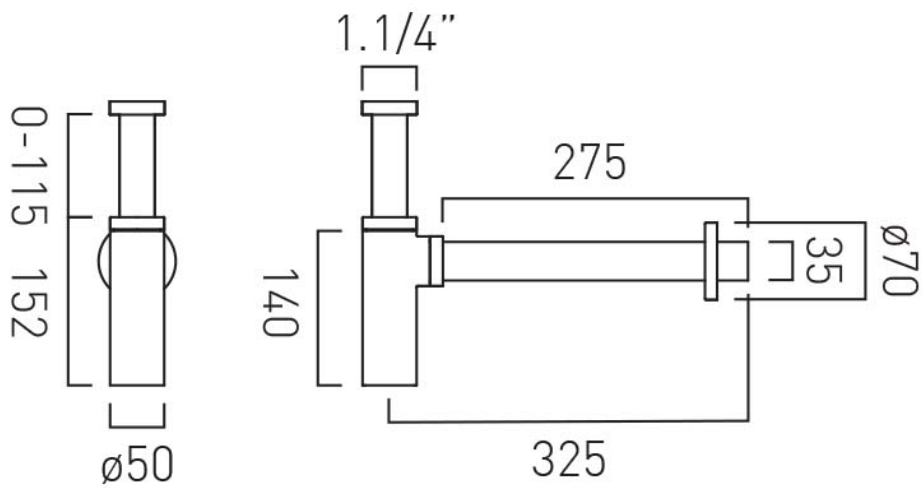

# SPECIFICATION SHEET

**COLLECTION:** OMIKA NOIR

**PRODUCT CODE:** IND-461/RO-PB

**DESCRIPTION:**

contemporary bottle trap

35mm x 400mm pipe connections

min-max vertical adjustment 60-140mm to outlet centre

# TECHNICAL DRAWING

**COLLECTION:** OMIKA NOIR

**PRODUCT CODE:** IND-461/RO-PB

tel: 01934 744466  
email: sales@vado.com  
www.vado.com

**where inspiration flows**  
taps | showering | accessories