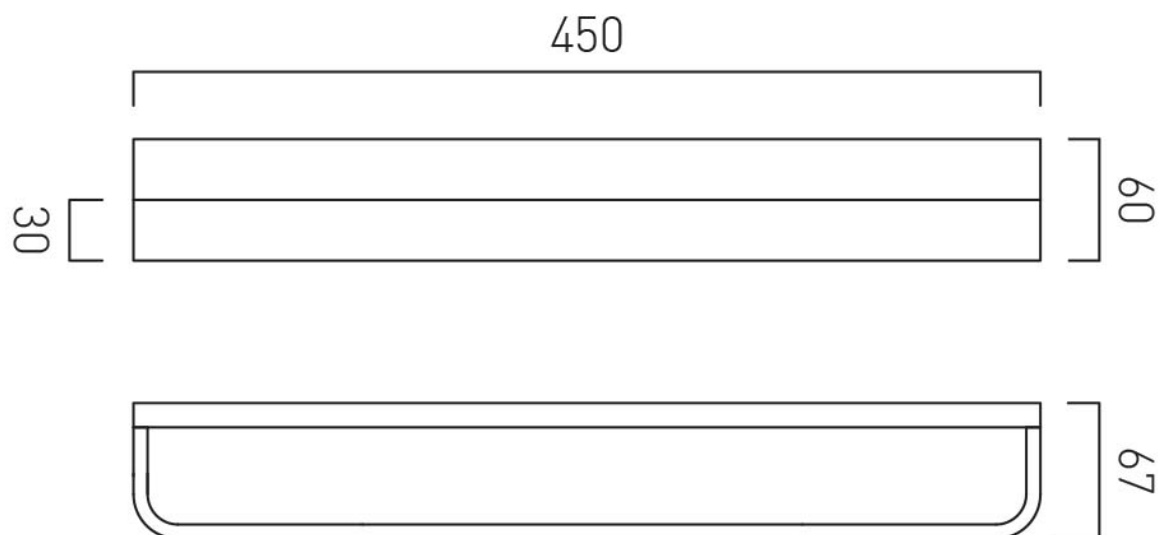


SPECIFICATION SHEET

COLLECTION: OMIKA NOIR

PRODUCT CODE: IND-OMI184-45-PB

DESCRIPTION:

towel rail
wall mounted
450mm (18")

FINISH:

Polished Black

tel: 01934 744466
email: sales@vado.com
www.vado.com

where inspiration flows
taps | showering | accessories

TECHNICAL DRAWING

COLLECTION: OMIKA NOIR

PRODUCT CODE: IND-OMI184-45-PB

tel: 01934 744466
email: sales@vado.com
www.vado.com

where inspiration flows
taps | showering | accessories