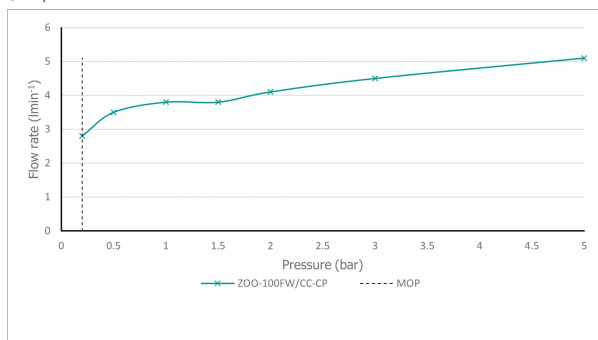

SPECIFICATION SHEET

COLLECTION: ECOTURN

PRODUCT CODE: ZOO-100FW/CC-CP

ecoturn™

DESCRIPTION:

mono basin mixer
single lever
with EcoTurn cold start cartridge
deck mounted
smooth bodied
with universal basin waste
with water flow aerator
ceramic cartridge C-0010-C40
2 x 1/2" 400mm flexipipe connection
deck mount drill hole diameter 35mm
minimum operating pressure 0.2 bar LP

FINISH:

Chrome

MINIMUM OPERATING PRESSURE:

0.2 bar LP

FLOW RATE AT 3.0 BAR FLOW PRESSURE:

5.1 l/m

15
year guarantee

tel: 01934 744466
email: sales@vado.com
www.vado.com

where inspiration flows
taps | showering | accessories

TECHNICAL DRAWING

COLLECTION: ECOTURN

PRODUCT CODE: ZOO-100FW/CC-CP

tel: 01934 744466
email: sales@vado.com
www.vado.com

where inspiration flows
taps | showering | accessories