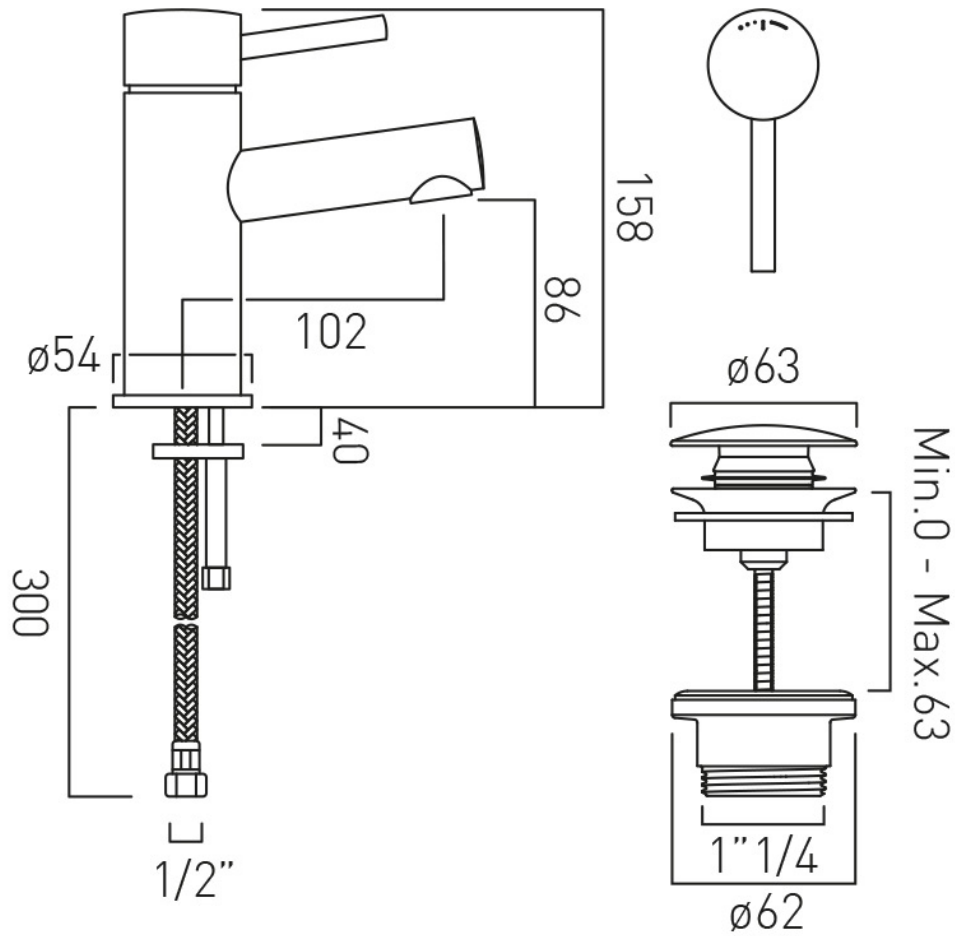

SPECIFICATION SHEET

COLLECTION: ECOTURN

PRODUCT CODE: ZOO-100FW/CC-CP

ecoturn™

DESCRIPTION:

mono basin mixer
single lever
with EcoTurn cold start cartridge
deck mounted
smooth bodied
with universal basin waste
with water flow aerator
ceramic cartridge C-0010-C40
2 x 1/2" 400mm flexipipe connection
deck mount drill hole diameter 35mm
minimum operating pressure 0.2 bar LP

FINISH:

Chrome

MINIMUM OPERATING PRESSURE:

0.2 bar LP

FLOW RATE AT 3.0 BAR FLOW PRESSURE:

5.1 l/m

15
year guarantee

tel: 01934 744466
email: sales@vado.com
www.vado.com

where inspiration flows
taps | showering | accessories

TECHNICAL DRAWING

COLLECTION: ECOTURN

PRODUCT CODE: ZOO-100FW/CC-CP

tel: 01934 744466
email: sales@vado.com
www.vado.com

where inspiration flows
taps | showering | accessories