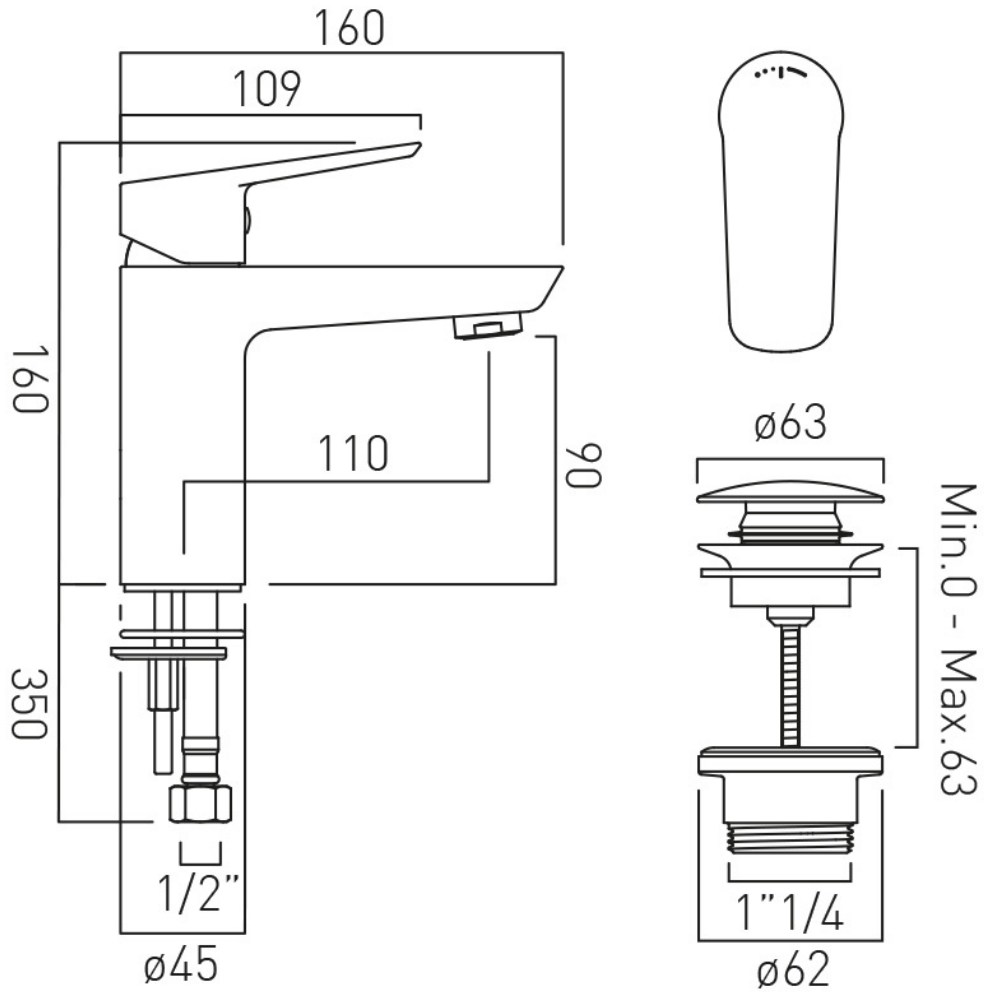

SPECIFICATION SHEET

COLLECTION: ECOTURN

PRODUCT CODE: PHO-100FW/CC-CP

ecoturn™

DESCRIPTION:

mono basin mixer
single lever
with EcoTurn cold start cartridge
deck mounted
smooth bodied
with universal basin waste
with water flow aerator
ceramic cartridge C-001-C35
2 x 1/2" 400mm flexipipe connections
deck mount drill hole diameter 35mm
minimum operating pressure 0.2 bar LP

FINISH:

Chrome

MINIMUM OPERATING PRESSURE:

0.2 bar LP

FLOW RATE AT 3.0 BAR FLOW PRESSURE:

5.1 l/min

15 year guarantee

tel: 01934 744466
email: sales@vado.com
www.vado.com

where inspiration flows
taps | showering | accessories

TECHNICAL DRAWING

COLLECTION: ECOTURN

PRODUCT CODE: PH0-100FW/CC-CP

tel: 01934 744466
email: sales@vado.com
www.vado.com

where inspiration flows
taps | showering | accessories