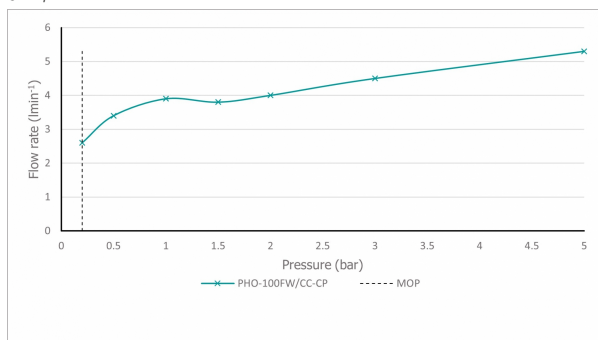

SPECIFICATION SHEET

COLLECTION: ECOTURN

PRODUCT CODE: PHO-100FW/CC-CP

ecoturn™

DESCRIPTION:

mono basin mixer
single lever
with EcoTurn cold start cartridge
deck mounted
smooth bodied
with universal basin waste
with water flow aerator
ceramic cartridge C-001-C35
2 x 1/2" 400mm flexipipe connections
deck mount drill hole diameter 35mm
minimum operating pressure 0.2 bar LP

FINISH:

Chrome

MINIMUM OPERATING PRESSURE:

0.2 bar LP

FLOW RATE AT 3.0 BAR FLOW PRESSURE:

5.1 l/min

15 year guarantee

tel: 01934 744466
email: sales@vado.com
www.vado.com

where inspiration flows
taps | showering | accessories

TECHNICAL DRAWING

COLLECTION: ECOTURN

PRODUCT CODE: PH0-100FW/CC-CP

tel: 01934 744466
email: sales@vado.com
www.vado.com

where inspiration flows
taps | showering | accessories