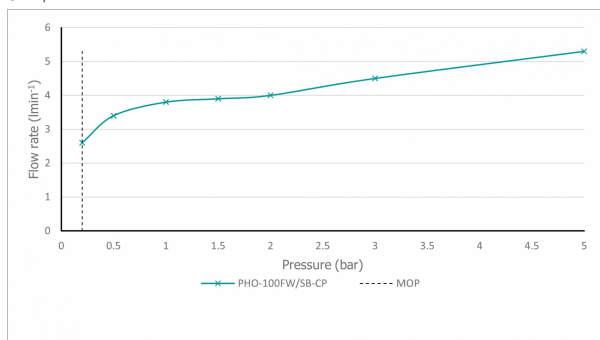

SPECIFICATION SHEET

COLLECTION: ECOTURN

PRODUCT CODE: PHO-100FW/SB-CP

ecoturn™

DESCRIPTION:

mono basin mixer
single lever
with EcoTurn cold start cartridge
deck mounted
smooth bodied
without universal basin waste
with water flow aerator
ceramic cartridge C-001-C35
2 x 1/2" 400mm flexipipe connections
deck mount drill hole diameter 35mm
minimum operating pressure 0.2 bar LP

FINISH:

Chrome

MINIMUM OPERATING PRESSURE:

0.2 bar LP

FLOW RATE AT 3.0 BAR FLOW PRESSURE:

5.1 l/min

15 year guarantee

tel: 01934 744466
email: sales@vado.com
www.vado.com