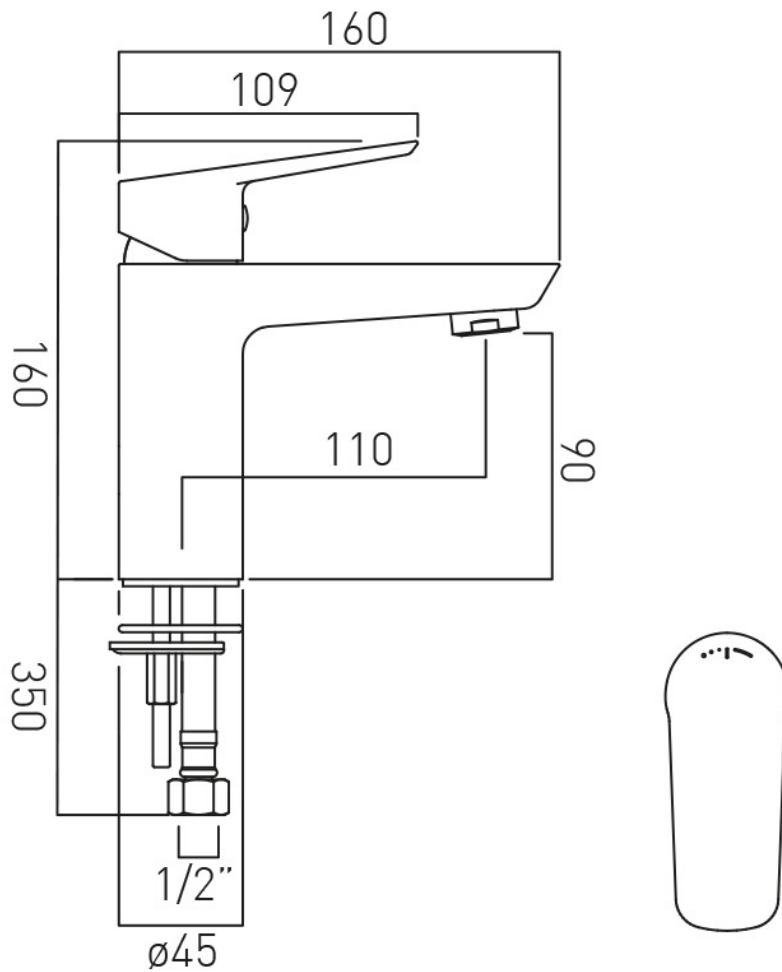

SPECIFICATION SHEET

COLLECTION: ECOTURN

PRODUCT CODE: PHO-100FW/SB-CP

ecoturn™

DESCRIPTION:

mono basin mixer
single lever
with EcoTurn cold start cartridge
deck mounted
smooth bodied
without universal basin waste
with water flow aerator
ceramic cartridge C-001-C35
2 x 1/2" 400mm flexipipe connections
deck mount drill hole diameter 35mm
minimum operating pressure 0.2 bar LP

FINISH:

Chrome

MINIMUM OPERATING PRESSURE:

0.2 bar LP

FLOW RATE AT 3.0 BAR FLOW PRESSURE:

5.1 l/min

15 year guarantee

tel: 01934 744466
email: sales@vado.com
www.vado.com

where inspiration flows
taps | showering | accessories

TECHNICAL DRAWING

COLLECTION: ECOTURN

PRODUCT CODE: PHO-100FW/SB-CP

tel: 01934 744466
email: sales@vado.com
www.vado.com

where inspiration flows
taps | showering | accessories