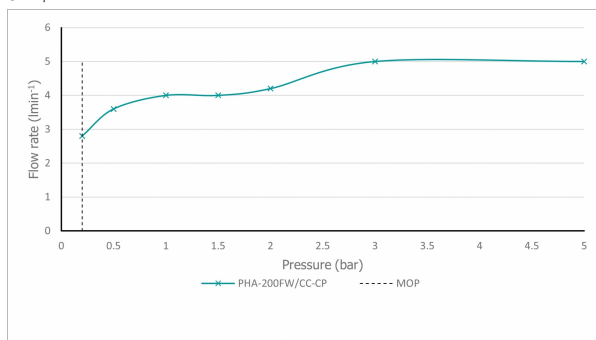

SPECIFICATION SHEET

COLLECTION: ECOTURN

PRODUCT CODE: PHA-200FW/CC-CP

ecoturn™

DESCRIPTION:

mono basin mixer
single lever
with EcoTurn cold start cartridge
deck mounted
smooth bodied
with universal basin waste
with water flow aerator
ceramic cartridge C-001-C35
2 x 1/2" 400mm flexipipe connections
deck mount drill hole diameter 35mm
minimum operating pressure 0.2 bar LP

FINISH:

Chrome

MINIMUM OPERATING PRESSURE:

0.2 bar LP

FLOW RATE AT 3.0 BAR FLOW PRESSURE:

5.1 l/m

tel: 01934 744466
email: sales@vado.com
www.vado.com

where inspiration flows
taps | showering | accessories

TECHNICAL DRAWING

COLLECTION: ECOTURN

PRODUCT CODE: PHA-200FW/CC-CP

tel: 01934 744466
email: sales@vado.com
www.vado.com

where inspiration flows
taps | showering | accessories