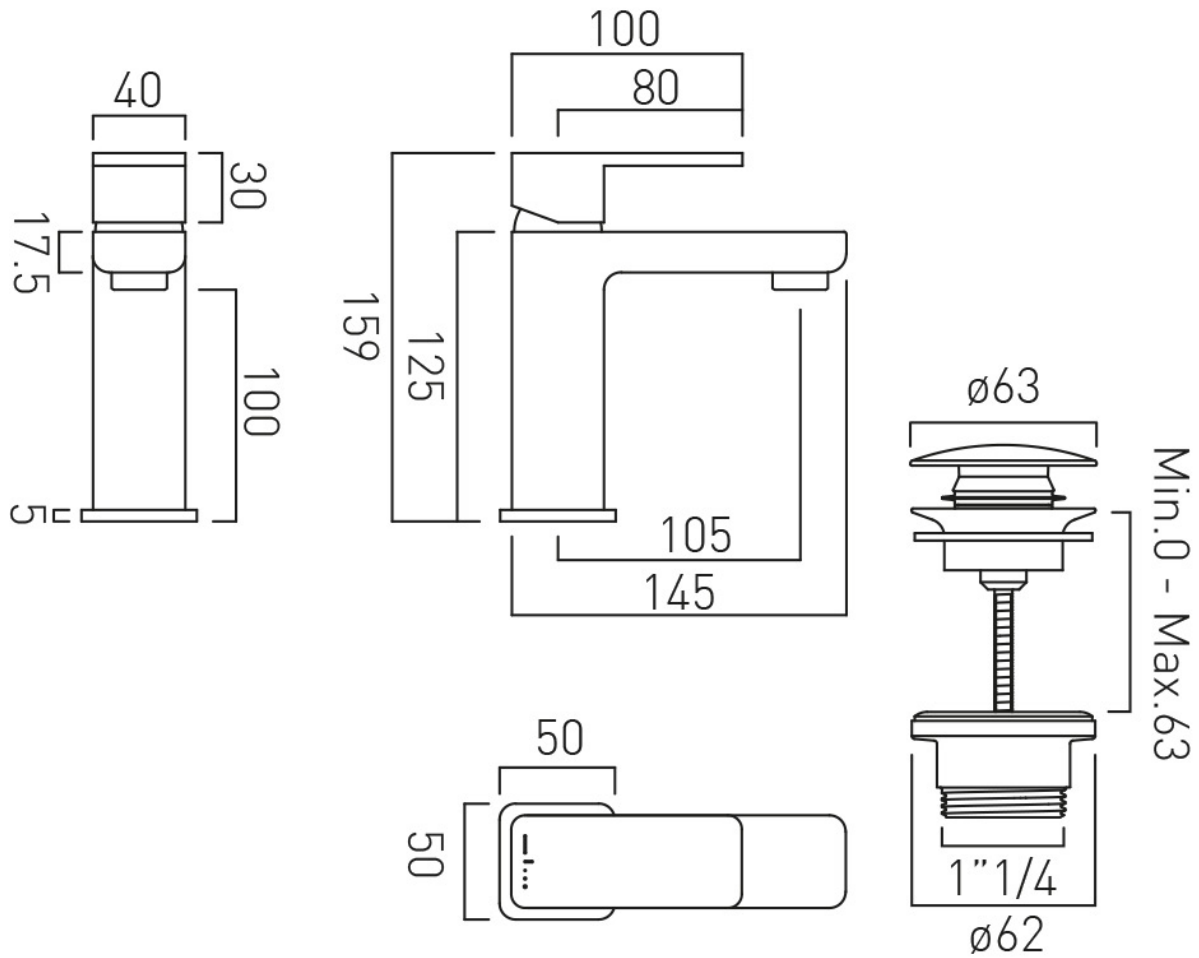

SPECIFICATION SHEET

COLLECTION: ECOTURN

PRODUCT CODE: PHA-200FW/CC-CP

ecoturn™

DESCRIPTION:

mono basin mixer
single lever
with EcoTurn cold start cartridge
deck mounted
smooth bodied
with universal basin waste
with water flow aerator
ceramic cartridge C-001-C35
2 x 1/2" 400mm flexipipe connections
deck mount drill hole diameter 35mm
minimum operating pressure 0.2 bar LP

FINISH:

Chrome

MINIMUM OPERATING PRESSURE:

0.2 bar LP

FLOW RATE AT 3.0 BAR FLOW PRESSURE:

5.1 l/m

tel: 01934 744466
email: sales@vado.com
www.vado.com

where inspiration flows
taps | showering | accessories

TECHNICAL DRAWING

COLLECTION: ECOTURN

PRODUCT CODE: PHA-200FW/CC-CP

tel: 01934 744466
email: sales@vado.com
www.vado.com

where inspiration flows
taps | showering | accessories