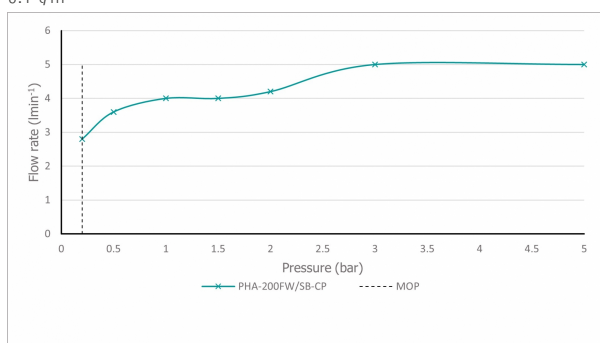

SPECIFICATION SHEET

COLLECTION: ECOTURN

PRODUCT CODE: PHA-200FW/SB-CP

ecoturn™

DESCRIPTION:

mono basin mixer
single lever
with EcoTurn cold start cartridge
deck mounted
smooth bodied
without universal basin waste
with water flow aerator
ceramic cartridge C-001-C35
2 x 1/2" 400mm flexipipe connections
deck mount drill hole diameter 35mm
minimum operating pressure 0.2 bar LP

FINISH:

Chrome

MINIMUM OPERATING PRESSURE:

0.2 bar LP

FLOW RATE AT 3.0 BAR FLOW PRESSURE:

5.1 l/m

15 year guarantee

tel: 01934 744466
email: sales@vado.com
www.vado.com