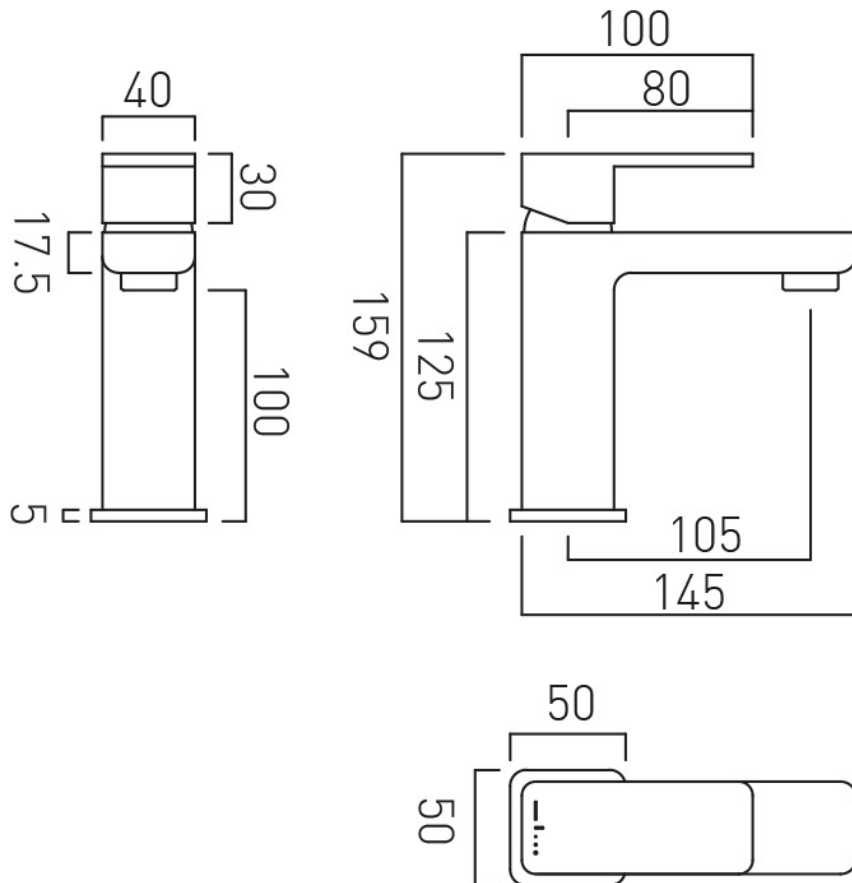

SPECIFICATION SHEET

COLLECTION: ECOTURN

PRODUCT CODE: PHA-200FW/SB-CP

ecoturn™

DESCRIPTION:

mono basin mixer
single lever
with EcoTurn cold start cartridge
deck mounted
smooth bodied
without universal basin waste
with water flow aerator
ceramic cartridge C-001-C35
2 x 1/2" 400mm flexipipe connections
deck mount drill hole diameter 35mm
minimum operating pressure 0.2 bar LP

FINISH:

Chrome

MINIMUM OPERATING PRESSURE:

0.2 bar LP

FLOW RATE AT 3.0 BAR FLOW PRESSURE:

5.1 l/m

15 year guarantee

tel: 01934 744466
email: sales@vado.com
www.vado.com

where inspiration flows
taps | showering | accessories

TECHNICAL DRAWING

COLLECTION: ECOTURN

PRODUCT CODE: PHA-200FW/SB-CP

tel: 01934 744466
email: sales@vado.com
www.vado.com

where inspiration flows
taps | showering | accessories