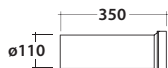

Complementi/Complement

Art.RASP**

Tubo raccordo per scarico a parete cm 35. Peso 0,25 Kg
Pipe for wall drain 35cm. Weight 0,25 Kg

Art.FXVF