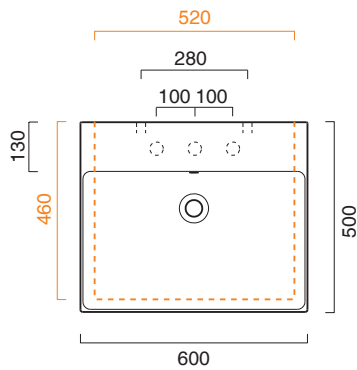

CE EN 14688 - CL20