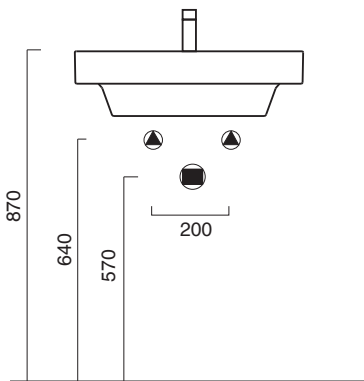

CE EN 14688 - CL20