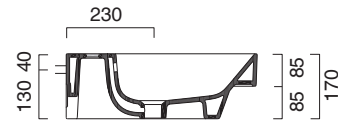

CE EN 14688 - CL20