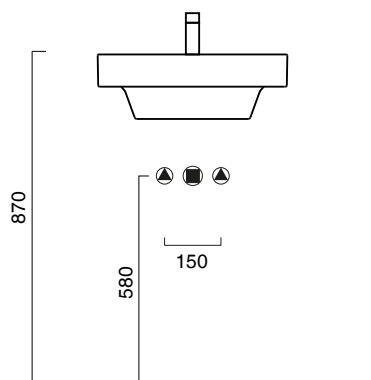

CE EN 14688 - CL20