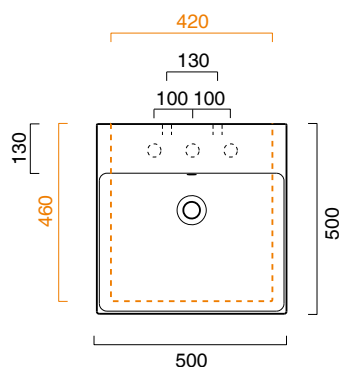

CE EN 14688 - CL20