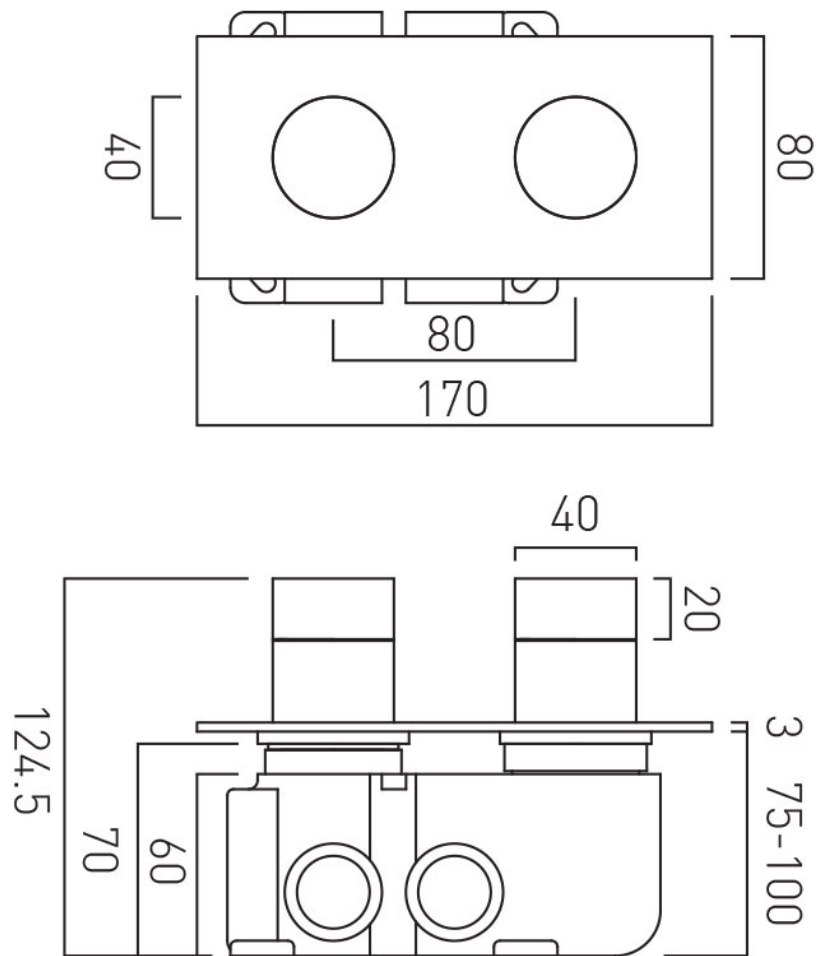

SPECIFICATION SHEET

COLLECTION: KNURLED ACCENTS

PRODUCT CODE: IND-T148/2-H-BLKK

DESCRIPTION:

Tablet Knurled Accents 2 outlet 2 handle horizontal concealed thermostatic shower valve with all-flow function
thermostatic cartridge V-704-34S
diverter cartridge FL-802-33/2MX
2 x 3/4" female inlets / 2 x 3/4" female outlets
includes 3/4" - 1/2" adaptors
supplied with mortar/tile guard
min-max wall mount 75-100mm
optimum installation depth 87mm
minimum operating pressure
0.2 bar LP (shower) 1.0 bar MP (bath)

FINISH:

Brushed Black

MINIMUM OPERATING PRESSURE:

0.2 bar LP (shower) 1.0 bar MP (bath)

FLOW RATE AT 3.0 BAR FLOW PRESSURE:

32 l/min

15 year guarantee

tel: 01934 744466
email: sales@vado.com
www.vado.com

where inspiration flows
taps | showering | accessories

TECHNICAL DRAWING

COLLECTION: KNURLED ACCENTS

PRODUCT CODE: IND-T148/2-H-BLKK

tel: 01934 744466
email: sales@vado.com
www.vado.com

where inspiration flows
taps | showering | accessories