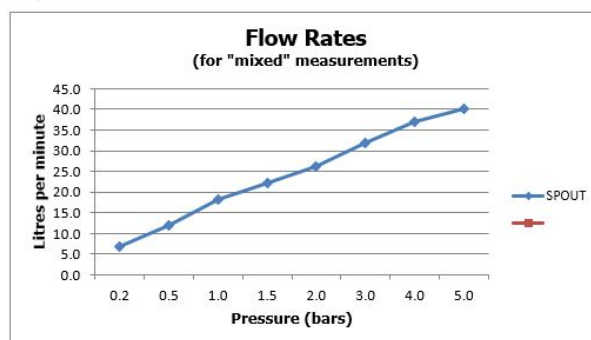

SPECIFICATION SHEET

COLLECTION: KNURLED ACCENTS

PRODUCT CODE: IND-T148/2-H-BLKK

DESCRIPTION:

Tablet Knurled Accents 2 outlet 2 handle horizontal concealed thermostatic shower valve with all-flow function
thermostatic cartridge V-704-34S
diverter cartridge FL-802-33/2MX
2 x 3/4" female inlets / 2 x 3/4" female outlets
includes 3/4" - 1/2" adaptors
supplied with mortar/tile guard
min-max wall mount 75-100mm
optimum installation depth 87mm
minimum operating pressure
0.2 bar LP (shower) 1.0 bar MP (bath)

FINISH:

Brushed Black

MINIMUM OPERATING PRESSURE:

0.2 bar LP (shower) 1.0 bar MP (bath)

FLOW RATE AT 3.0 BAR FLOW PRESSURE:

32 l/min

15 year guarantee

tel: 01934 744466
email: sales@vado.com
www.vado.com