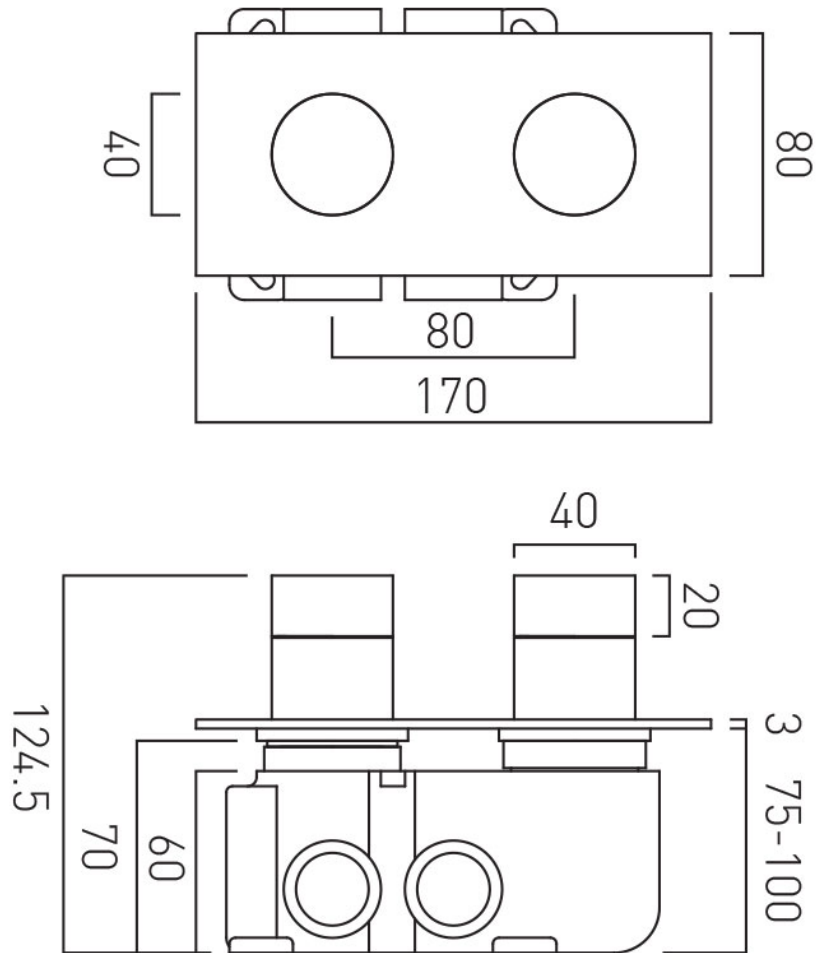

SPECIFICATION SHEET

COLLECTION: KNURLED ACCENTS

PRODUCT CODE: IND-T148/2-H-BRGK

DESCRIPTION:

Tablet Knurled Accents 2 outlet 2 handle horizontal concealed thermostatic shower valve with all-flow function
thermostatic cartridge V-704-34S
diverter cartridge FL-802-33/2MX
2 x 3/4" female inlets / 2 x 3/4" female outlets
includes 3/4" - 1/2" adaptors
supplied with mortar/tile guard
min-max wall mount 75-100mm
optimum installation depth 87mm
minimum operating pressure
0.2 bar LP (shower) 1.0 bar MP (bath)

FINISH:

Brushed Gold

MINIMUM OPERATING PRESSURE:

0.2 bar LP (shower) 1.0 bar MP (bath)

FLOW RATE AT 3.0 BAR FLOW PRESSURE:

32 l/min

15 year guarantee

tel: 01934 744466
email: sales@vado.com
www.vado.com

where inspiration flows
taps | showering | accessories

TECHNICAL DRAWING

COLLECTION: KNURLED ACCENTS

PRODUCT CODE: IND-T148/2-H-BRGK

tel: 01934 744466
email: sales@vado.com
www.vado.com

where inspiration flows
taps | showering | accessories