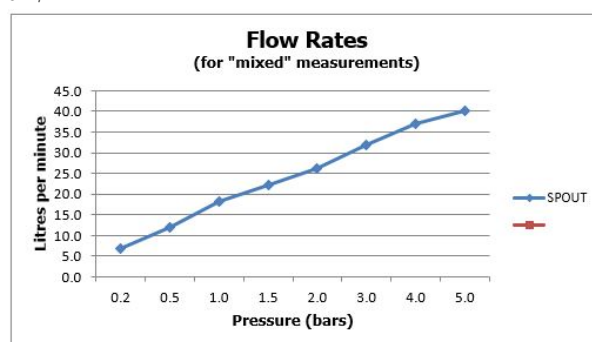

SPECIFICATION SHEET

COLLECTION: KNURLED ACCENTS

PRODUCT CODE: IND-T148/2-H-BRGK

DESCRIPTION:

Tablet Knurled Accents 2 outlet 2 handle horizontal concealed thermostatic shower valve with all-flow function
thermostatic cartridge V-704-34S
diverter cartridge FL-802-33/2MX
2 x 3/4" female inlets / 2 x 3/4" female outlets
includes 3/4" - 1/2" adaptors
supplied with mortar/tile guard
min-max wall mount 75-100mm
optimum installation depth 87mm
minimum operating pressure
0.2 bar LP (shower) 1.0 bar MP (bath)

FINISH:

Brushed Gold

MINIMUM OPERATING PRESSURE:

0.2 bar LP (shower) 1.0 bar MP (bath)

FLOW RATE AT 3.0 BAR FLOW PRESSURE:

32 l/min

15 year guarantee

tel: 01934 744466
email: sales@vado.com
www.vado.com