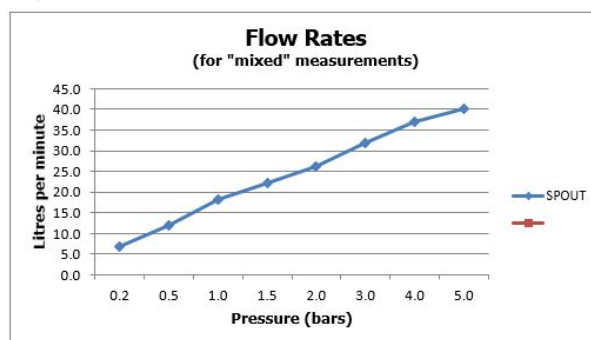

SPECIFICATION SHEET

COLLECTION: KNURLED ACCENTS

PRODUCT CODE: IND-T148/2-H-BRNK

DESCRIPTION:

Tablet Knurled Accents 2 outlet 2 handle horizontal concealed thermostatic shower valve with all-flow function
thermostatic cartridge V-704-34S
diverter cartridge FL-802-33/2MX
2 x 3/4" female inlets / 2 x 3/4" female outlets
includes 3/4" - 1/2" adaptors
supplied with mortar/tile guard
min-max wall mount 75-100mm
optimum installation depth 87mm
minimum operating pressure
0.2 bar LP (shower) 1.0 bar MP (bath)

FINISH:

Brushed Nickel

MINIMUM OPERATING PRESSURE:

0.2 bar LP (shower) 1.0 bar MP (bath)

FLOW RATE AT 3.0 BAR FLOW PRESSURE:

32 l/min

15 year guarantee

tel: 01934 744466
email: sales@vado.com
www.vado.com