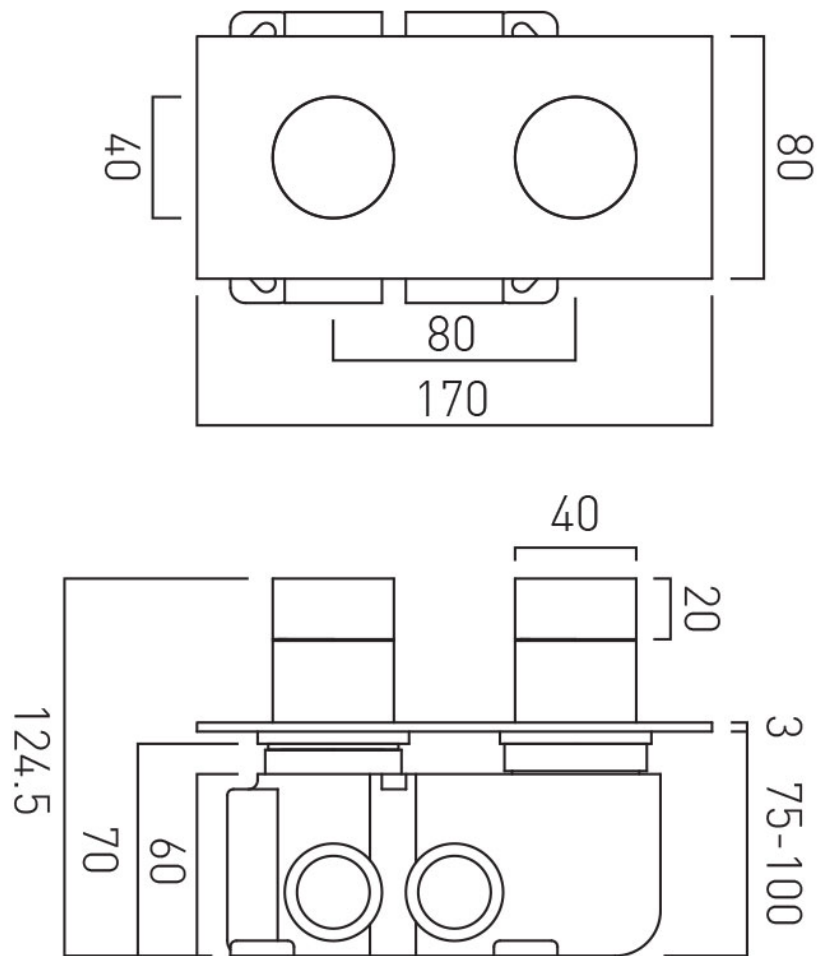

SPECIFICATION SHEET

COLLECTION: KNURLED ACCENTS

PRODUCT CODE: IND-T148/2-H-BRNK

DESCRIPTION:

Tablet Knurled Accents 2 outlet 2 handle horizontal concealed thermostatic shower valve with all-flow function
thermostatic cartridge V-704-34S
diverter cartridge FL-802-33/2MX
2 x 3/4" female inlets / 2 x 3/4" female outlets
includes 3/4" - 1/2" adaptors
supplied with mortar/tile guard
min-max wall mount 75-100mm
optimum installation depth 87mm
minimum operating pressure
0.2 bar LP (shower) 1.0 bar MP (bath)

FINISH:

Brushed Nickel

MINIMUM OPERATING PRESSURE:

0.2 bar LP (shower) 1.0 bar MP (bath)

FLOW RATE AT 3.0 BAR FLOW PRESSURE:

32 l/min

15 year guarantee

tel: 01934 744466
email: sales@vado.com
www.vado.com

where inspiration flows
taps | showering | accessories

TECHNICAL DRAWING

COLLECTION: KNURLED ACCENTS

PRODUCT CODE: IND-T148/2-H-BRNK

tel: 01934 744466
email: sales@vado.com
www.vado.com

where inspiration flows
taps | showering | accessories